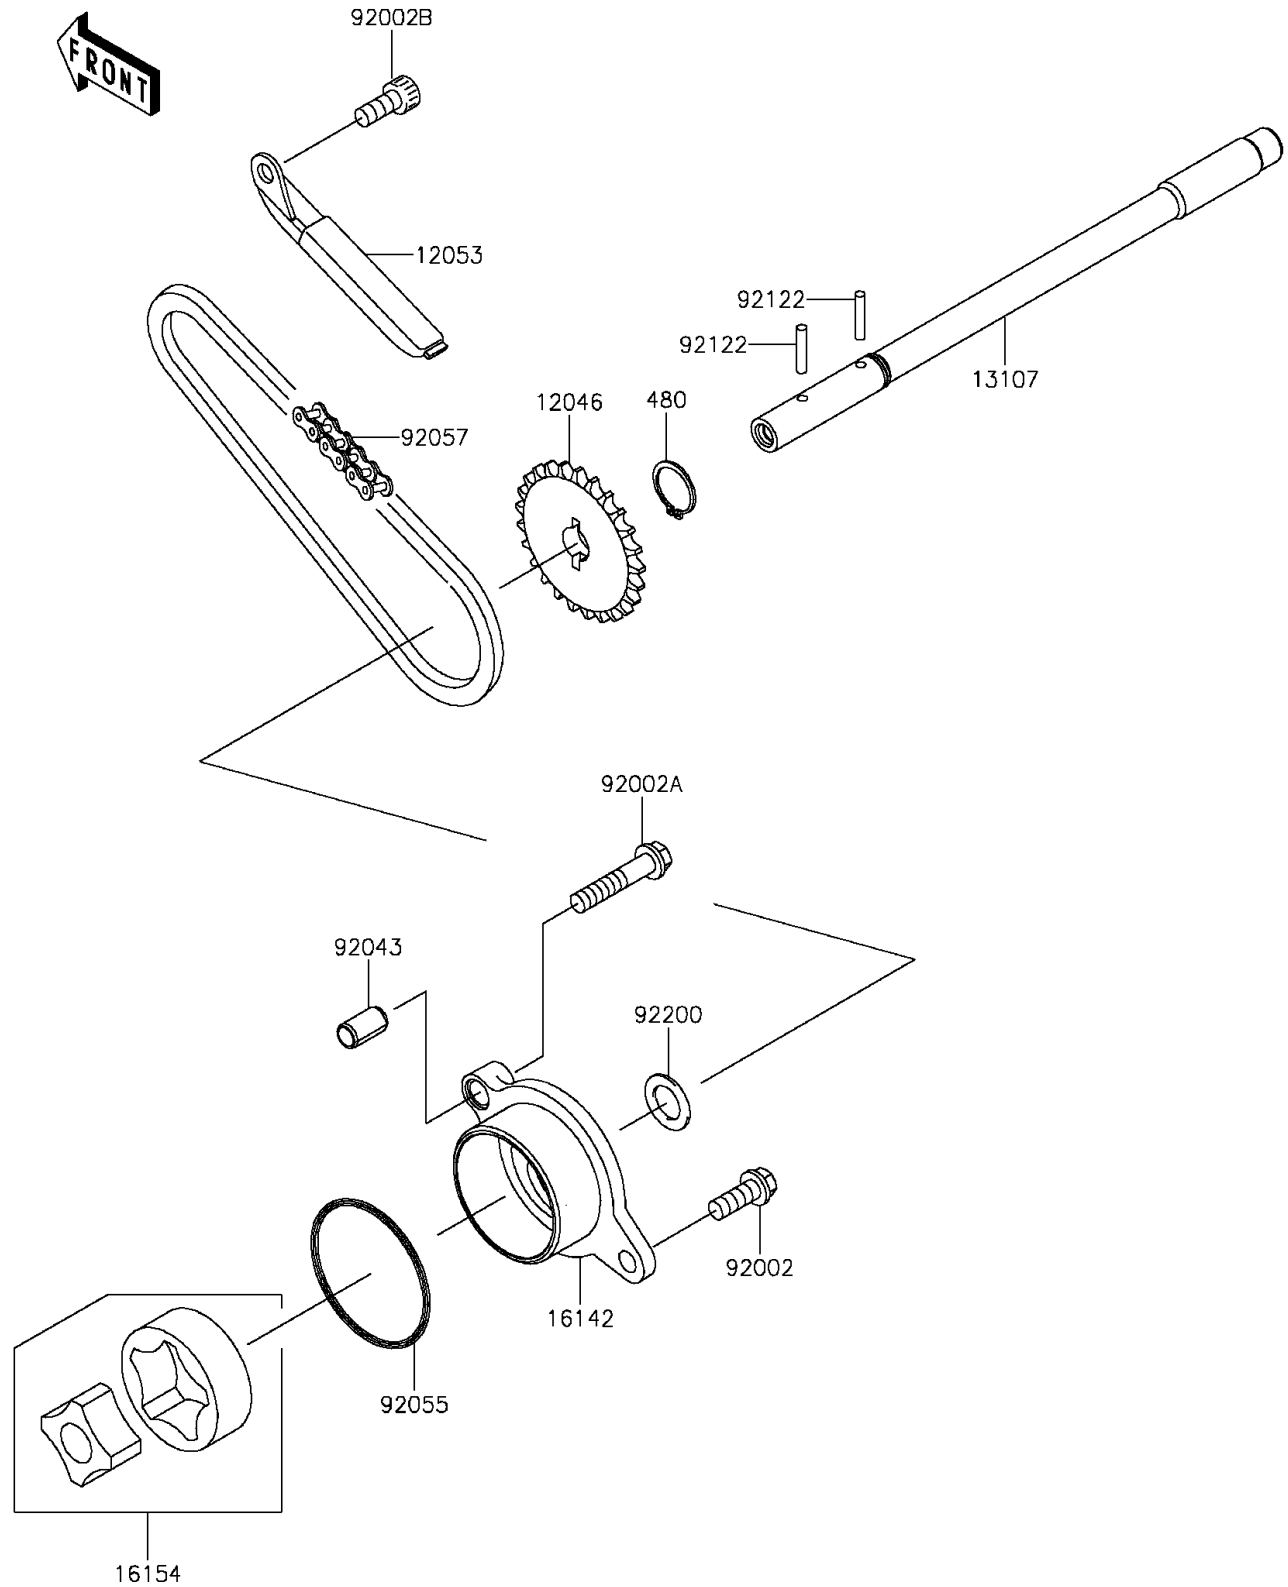

2014 Vulcan 900 Classic

PARTS DIAGRAM

Oil Pump

E1712

2014 Vulcan 900 Classic

PARTS LIST

Oil Pump

ITEM NAME	PART NUMBER	QUANTITY
-----------	-------------	----------
