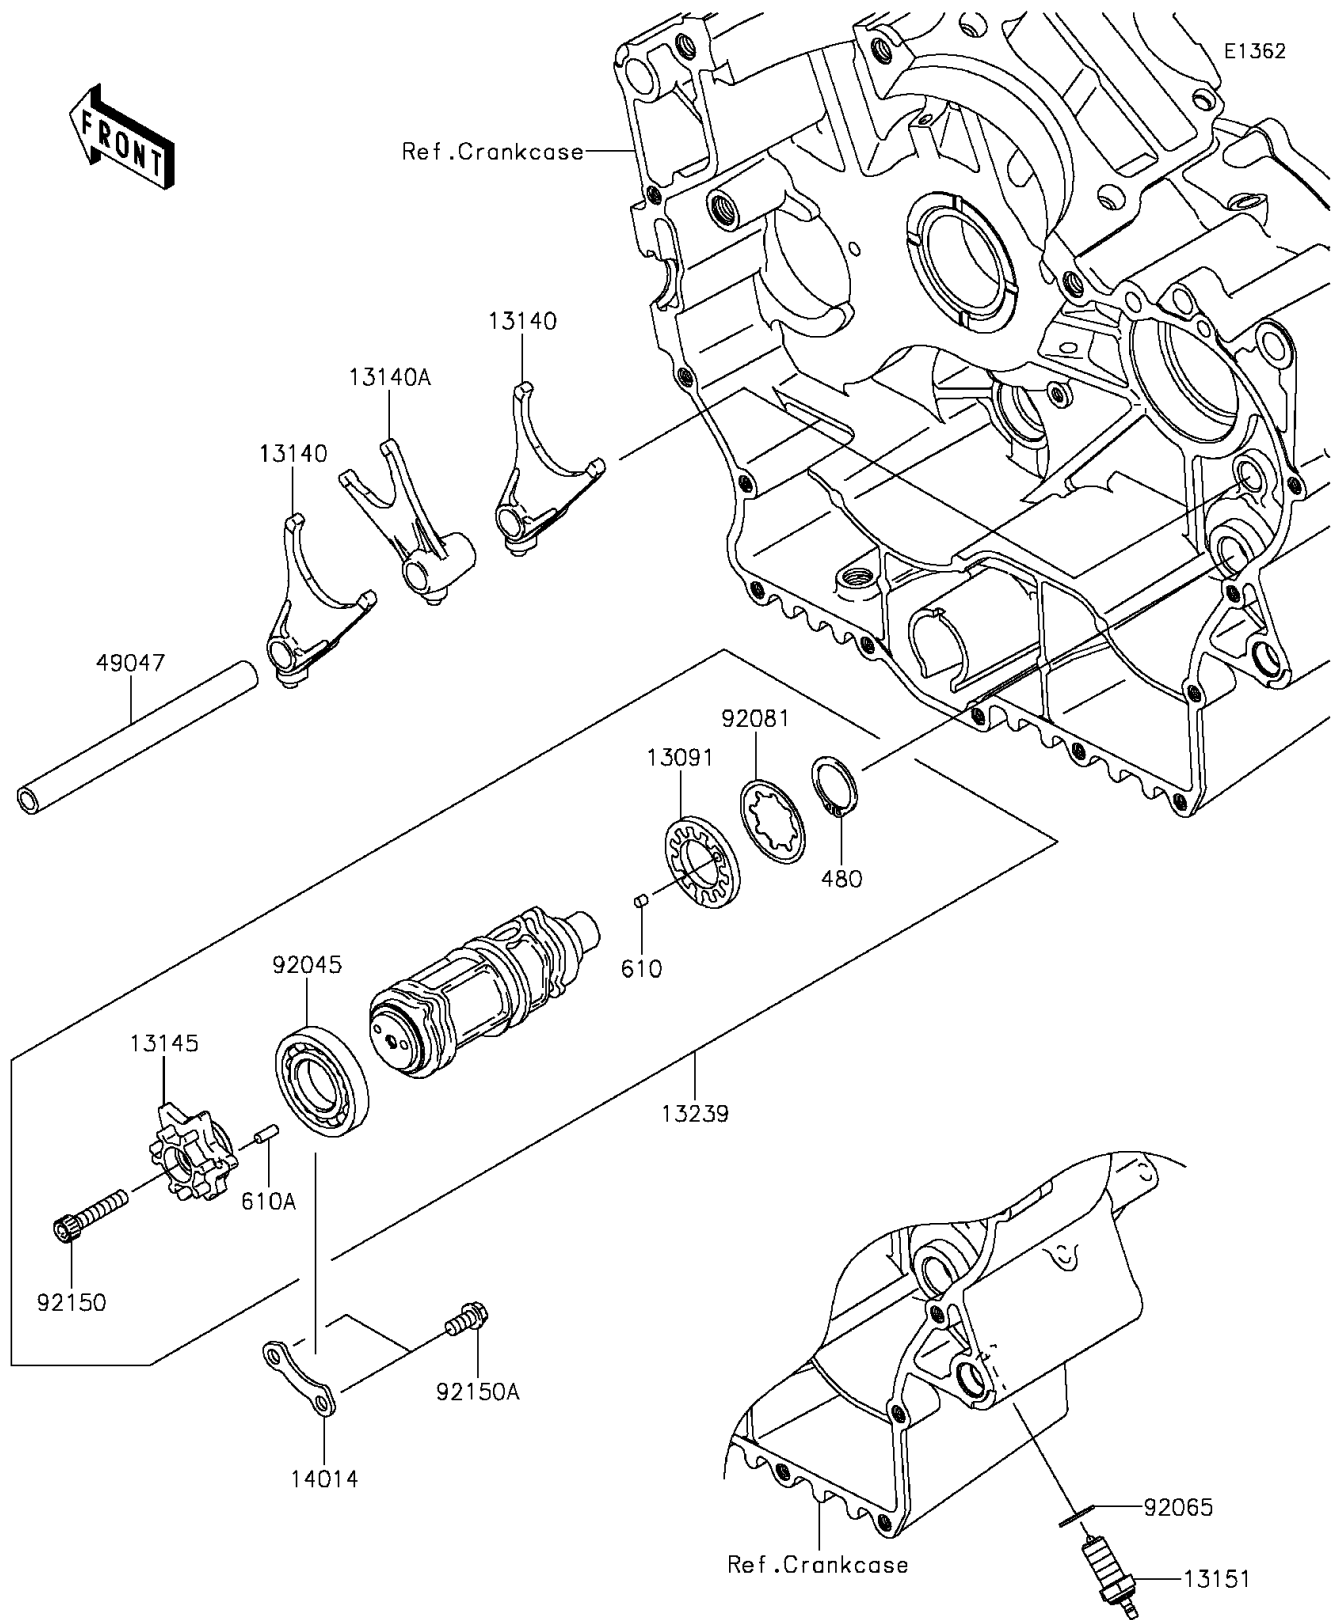

2014 Vulcan 900 Classic

PARTS DIAGRAM

Gear Change Drum/Shift Fork(s)

2014 Vulcan 900 Classic

PARTS LIST

Gear Change Drum/Shift Fork(s)

ITEM NAME	PART NUMBER	QUANTITY
-----------	-------------	----------
