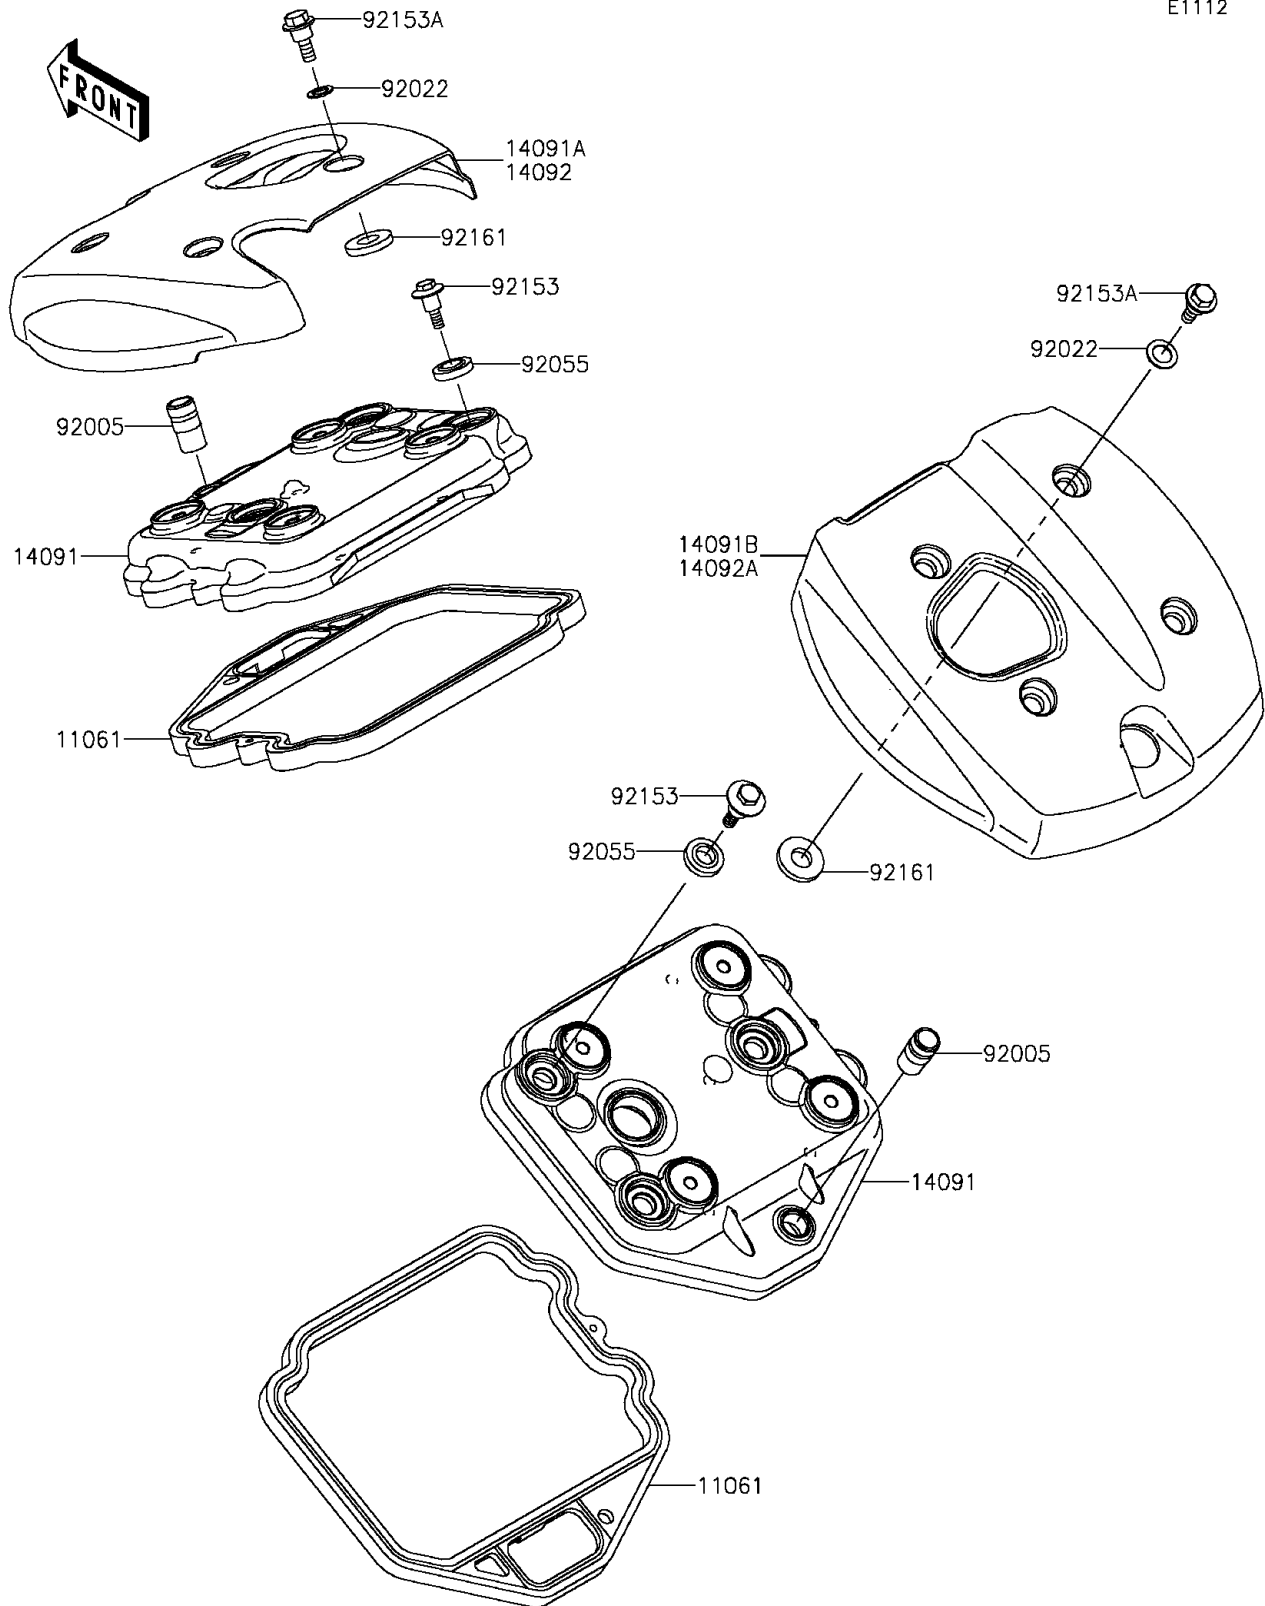

2014 Vulcan 900 Classic

PARTS DIAGRAM

Cylinder Head Cover

E1112

2014 Vulcan 900 Classic

PARTS LIST

Cylinder Head Cover

ITEM NAME	PART NUMBER	QUANTITY
-----------	-------------	----------
