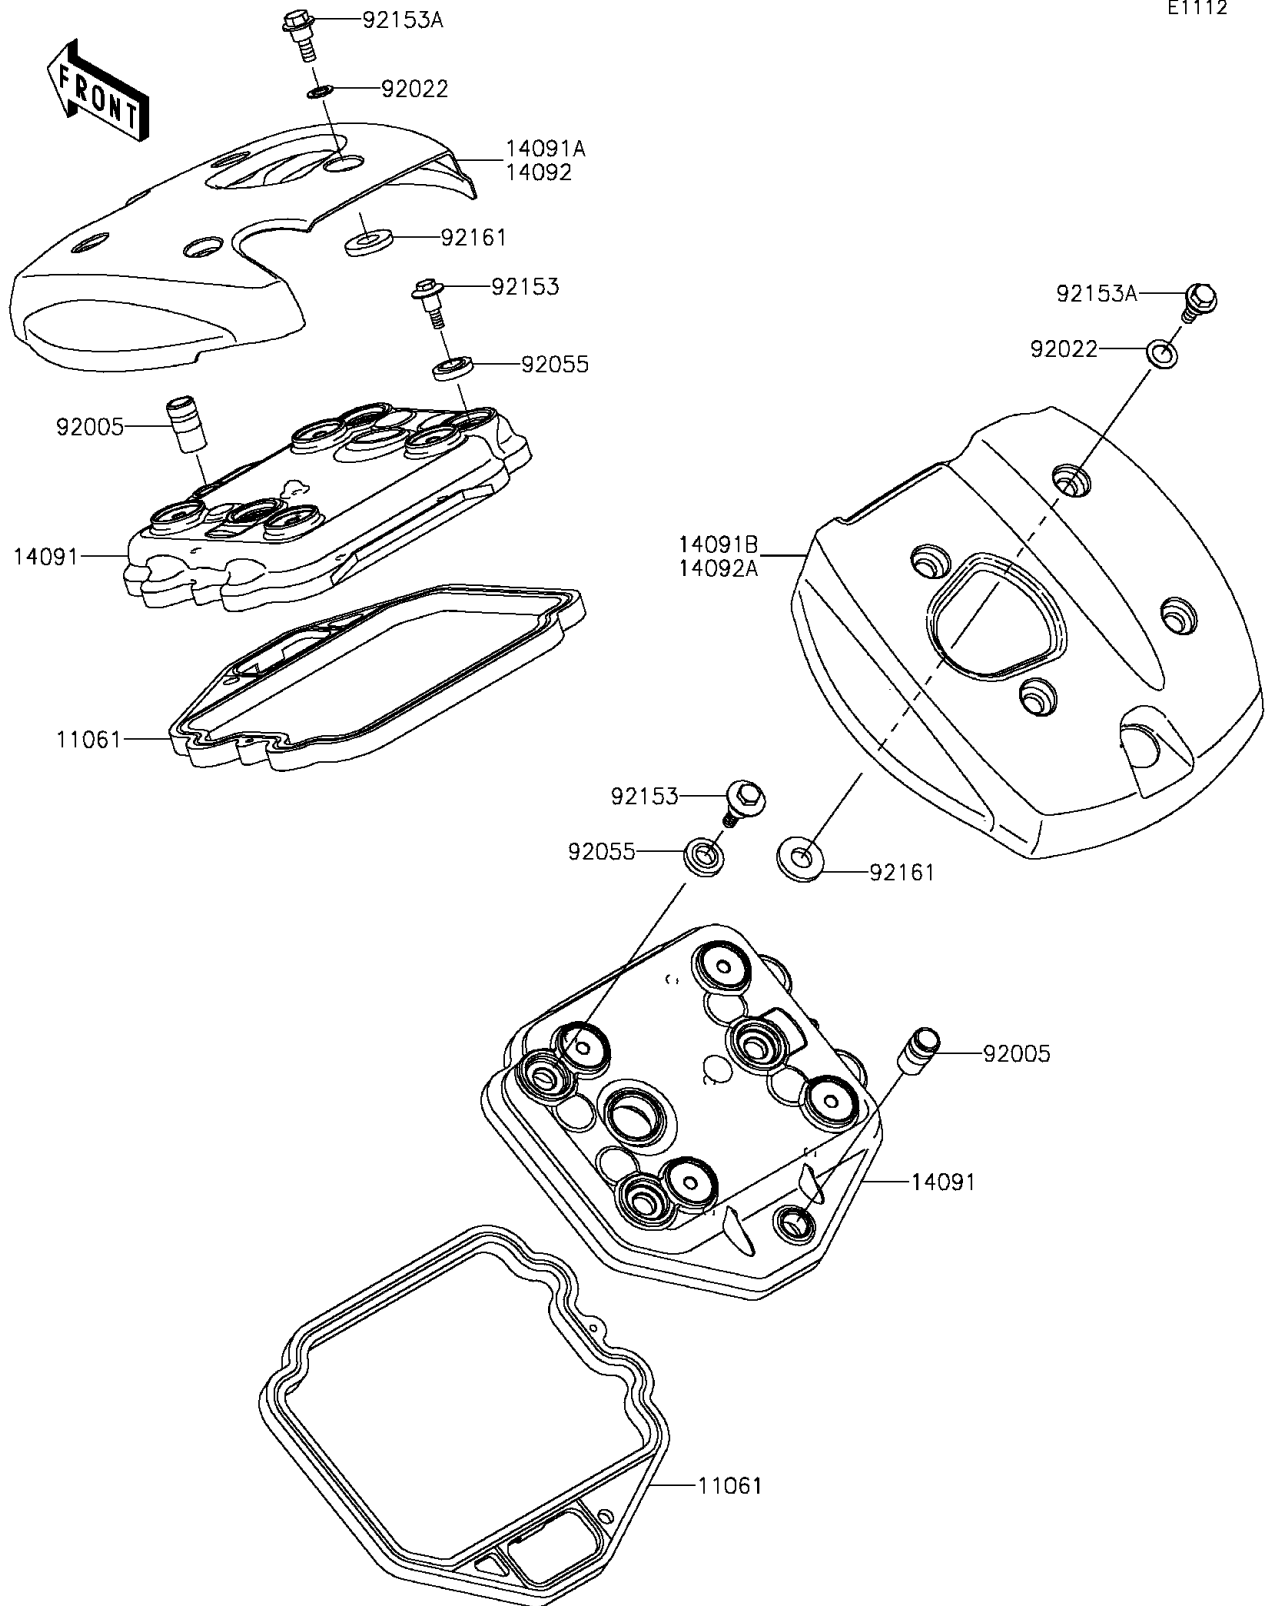

2014 VULCAN® 900 CLASSIC

PARTS DIAGRAM

Cylinder Head Cover

E1112

2014 VULCAN® 900 CLASSIC

PARTS LIST

Cylinder Head Cover

ITEM NAME	PART NUMBER	QUANTITY
GASKET,HEAD COVER (Ref # 11061)	11061-0261	2
COVER,HEAD (Ref # 14091)	14091-0506	2
COVER,TOP,FR (Ref # 14092)	14092-0915	1
COVER,TOP,RR (Ref # 14092A)	14092-0916	1
FITTING (Ref # 92005)	92005-0052	2
WASHER,10.2X16X1 (Ref # 92022)	92022-1829	8
RING-O,HEAD COVER BOLT (Ref # 92055)	92055-1352	6
BOLT,HEAD COVER (Ref # 92153)	92153-0793	6
BOLT,FLANGED,6X19 (Ref # 92153A)	92153-1400	8
DAMPER (Ref # 92161)	92161-0366	8