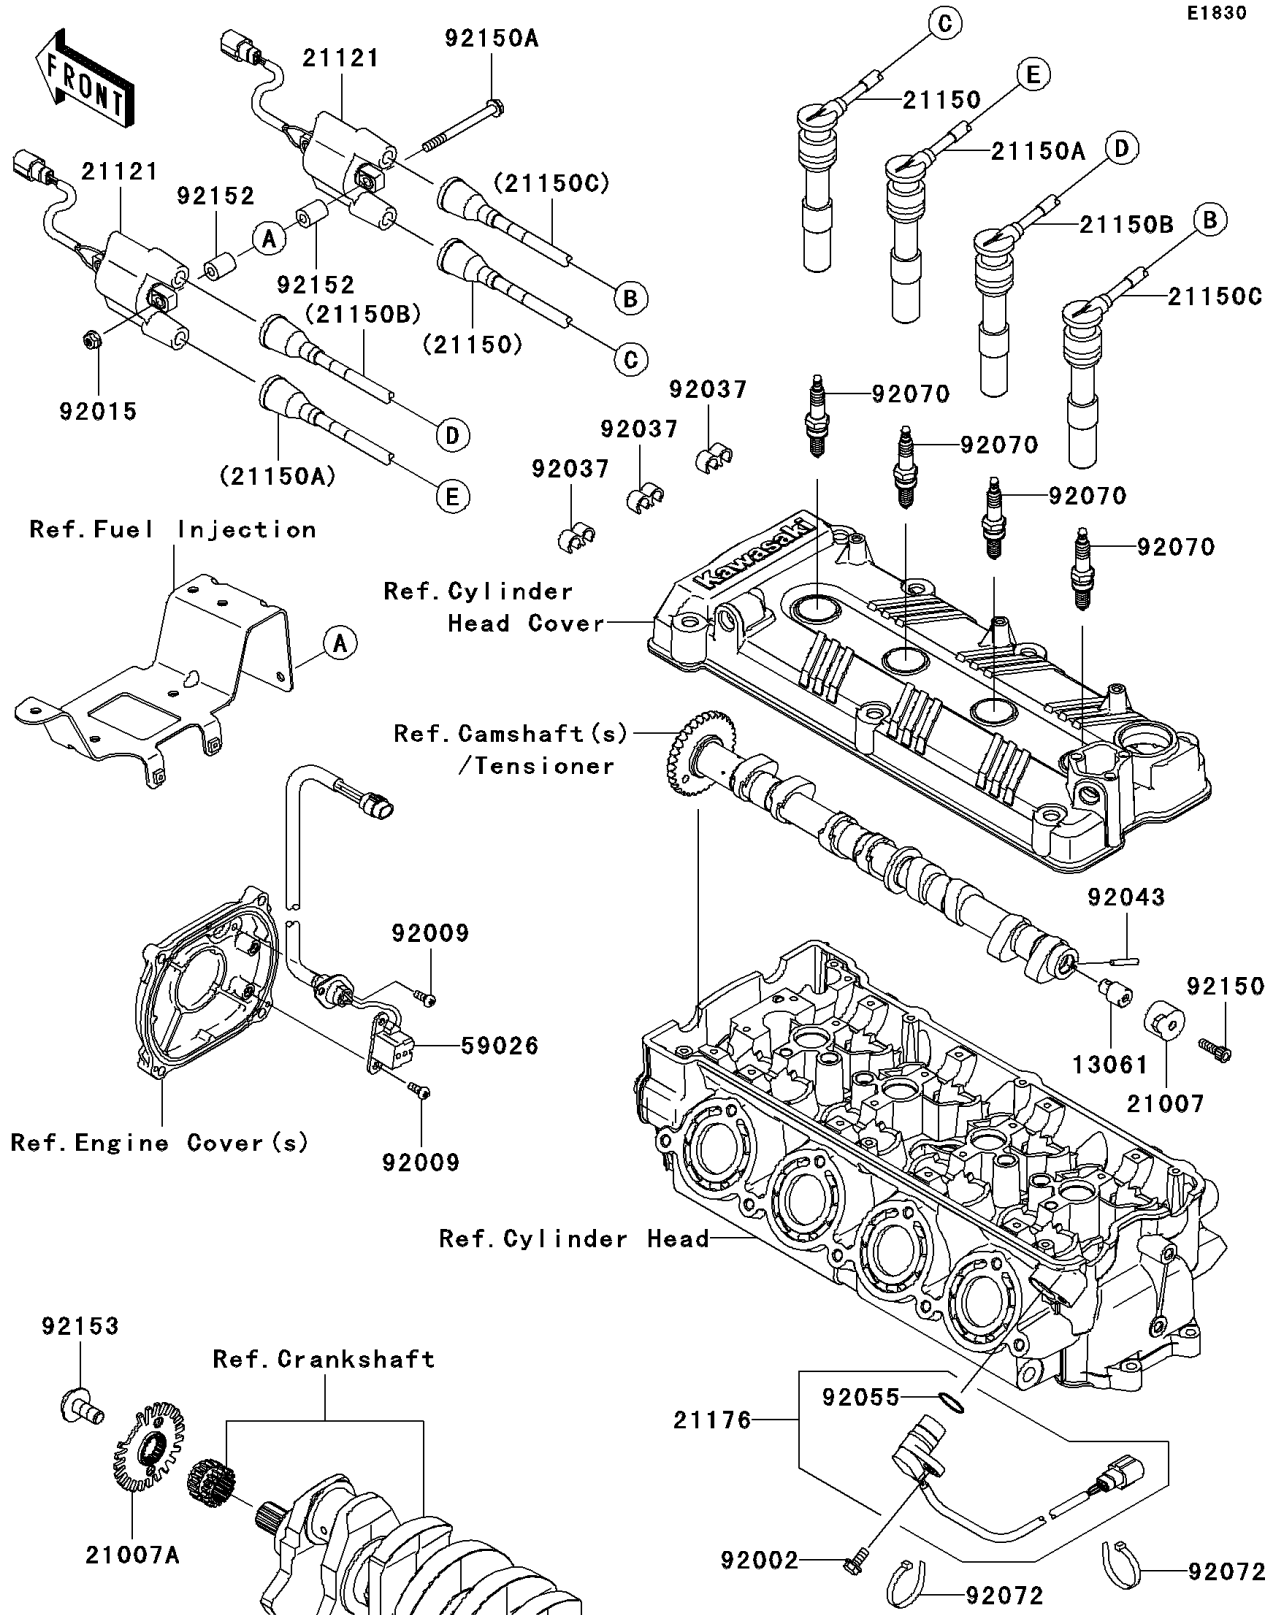

2011 JET SKI® Ultra® 300X

PARTS DIAGRAM

Ignition System

2011 JET SKI® Ultra® 300X

PARTS LIST

Ignition System

ITEM NAME

PART NUMBER

QUANTITY
