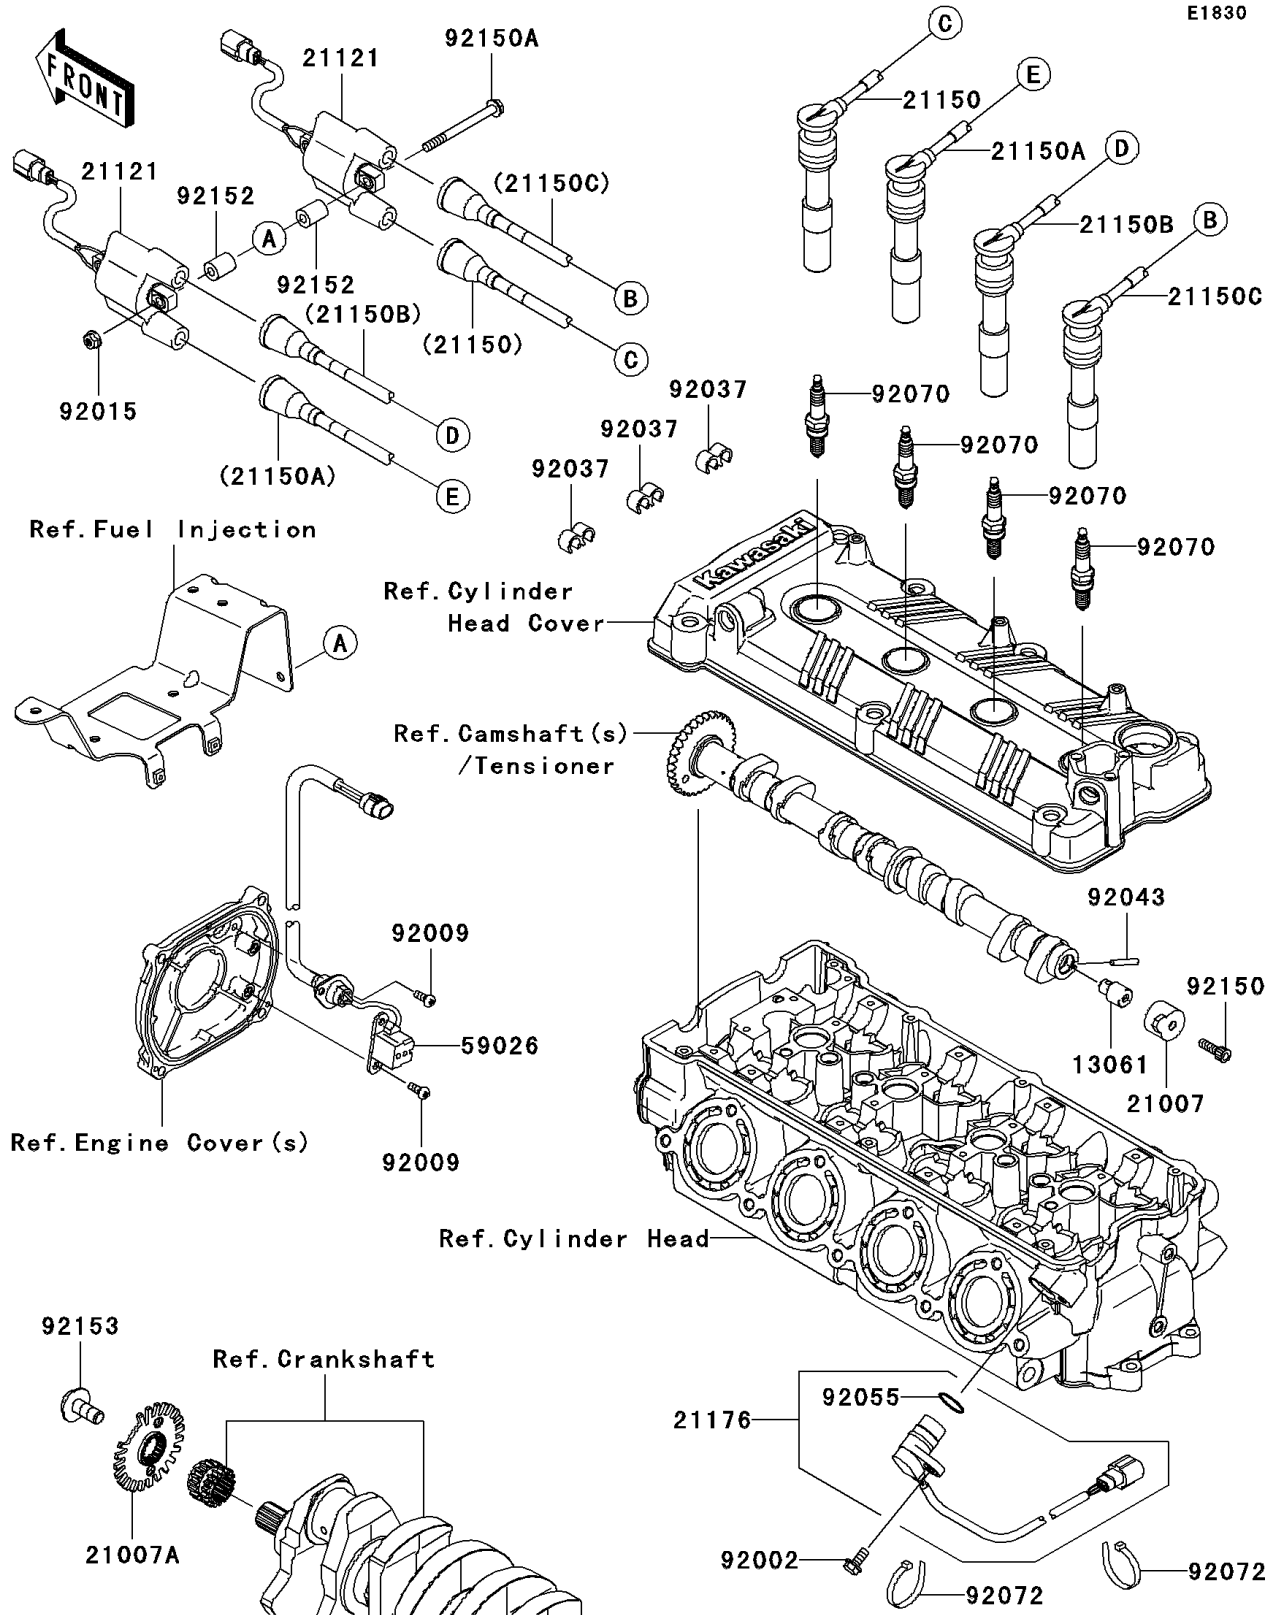

2012 JET SKI® Ultra® 300X

PARTS DIAGRAM

Ignition System

2012 JET SKI® Ultra® 300X

PARTS LIST

Ignition System

ITEM NAME	PART NUMBER	QUANTITY
BOSS,CAM SENSOR (Ref # 13061)	13061-1687	1
ROTOR,EX CAM (Ref # 21007)	21007-3742	1
ROTOR,EX CAM (Ref # 21007A)	21007-3747	1
COIL-IGNITION (Ref # 21121)	21121-3722	2
CORD-ASSY,#1,L=340 (Ref # 21150)	21150-3731	1
CORD-ASSY,#2,L=450 (Ref # 21150A)	21150-3732	1
CORD-ASSY,#3,L=540 (Ref # 21150B)	21150-3733	1
CORD-ASSY,#4,L=600 (Ref # 21150C)	21150-3734	1
SENSOR,CAM ANGLE (Ref # 21176)	21176-1077	1
COIL-PULSING (Ref # 59026)	59026-3702	1
BOLT,6X16 (Ref # 92002)	92002-3728	1
SCREW,5X12 (Ref # 92009)	92009-1296	4
NUT,6MM (Ref # 92015)	92015-3767	2
CLAMP,CORD (Ref # 92037)	92037-1603	3
PIN (Ref # 92043)	92043-1575	1
RING-O (Ref # 92055)	92055-1639	1
PLUG-SPARK,PMR9B(NGK) (Ref # 92070)	92070-3707	4
BAND,L=188.85 (Ref # 92072)	92072-0105	2
BOLT,6X18 (Ref # 92150)	92150-1645	1
BOLT,6X70 (Ref # 92150A)	92150-3753	2
COLLAR (Ref # 92152)	92152-3738	4
BOLT,FLANGED,8X23 (Ref # 92153)	92153-0549	1