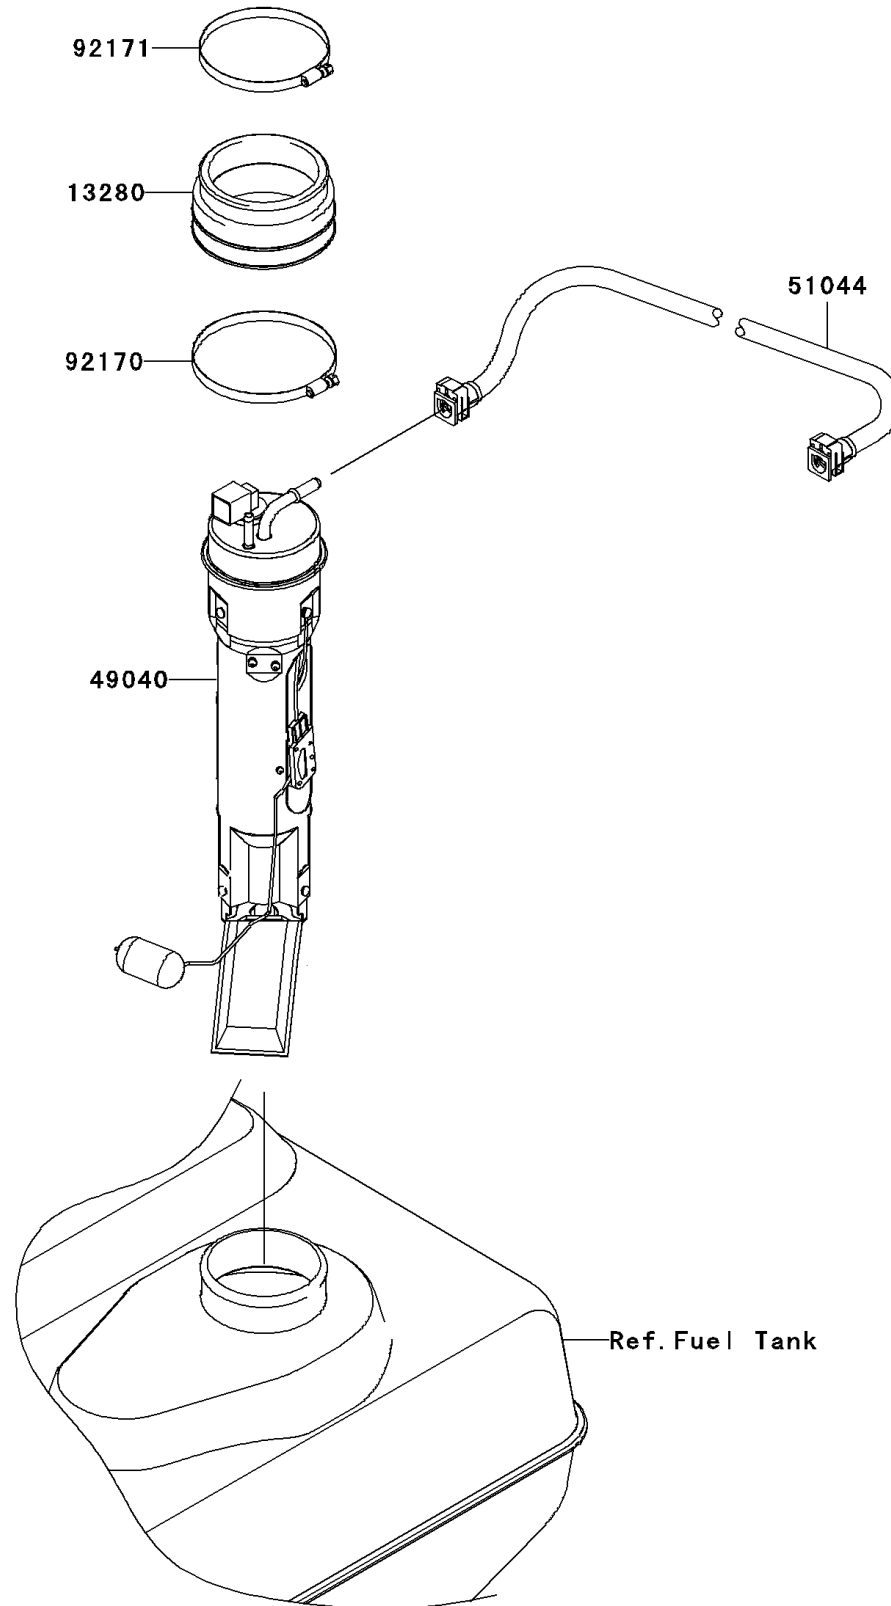

2012 JET SKI® Ultra® 300X

PARTS DIAGRAM

Fuel Pump

E1520

2012 JET SKI® Ultra® 300X

PARTS LIST

Fuel Pump

ITEM NAME	PART NUMBER	QUANTITY
HOLDER (Ref # 13280)	13280-0729	1
PUMP-FUEL (Ref # 49040)	49040-3720	1
TUBE-ASSY,FUEL (Ref # 51044)	51044-3707	1
CLAMP (Ref # 92170)	92170-3760	1
CLAMP (Ref # 92171)	92171-3716	1