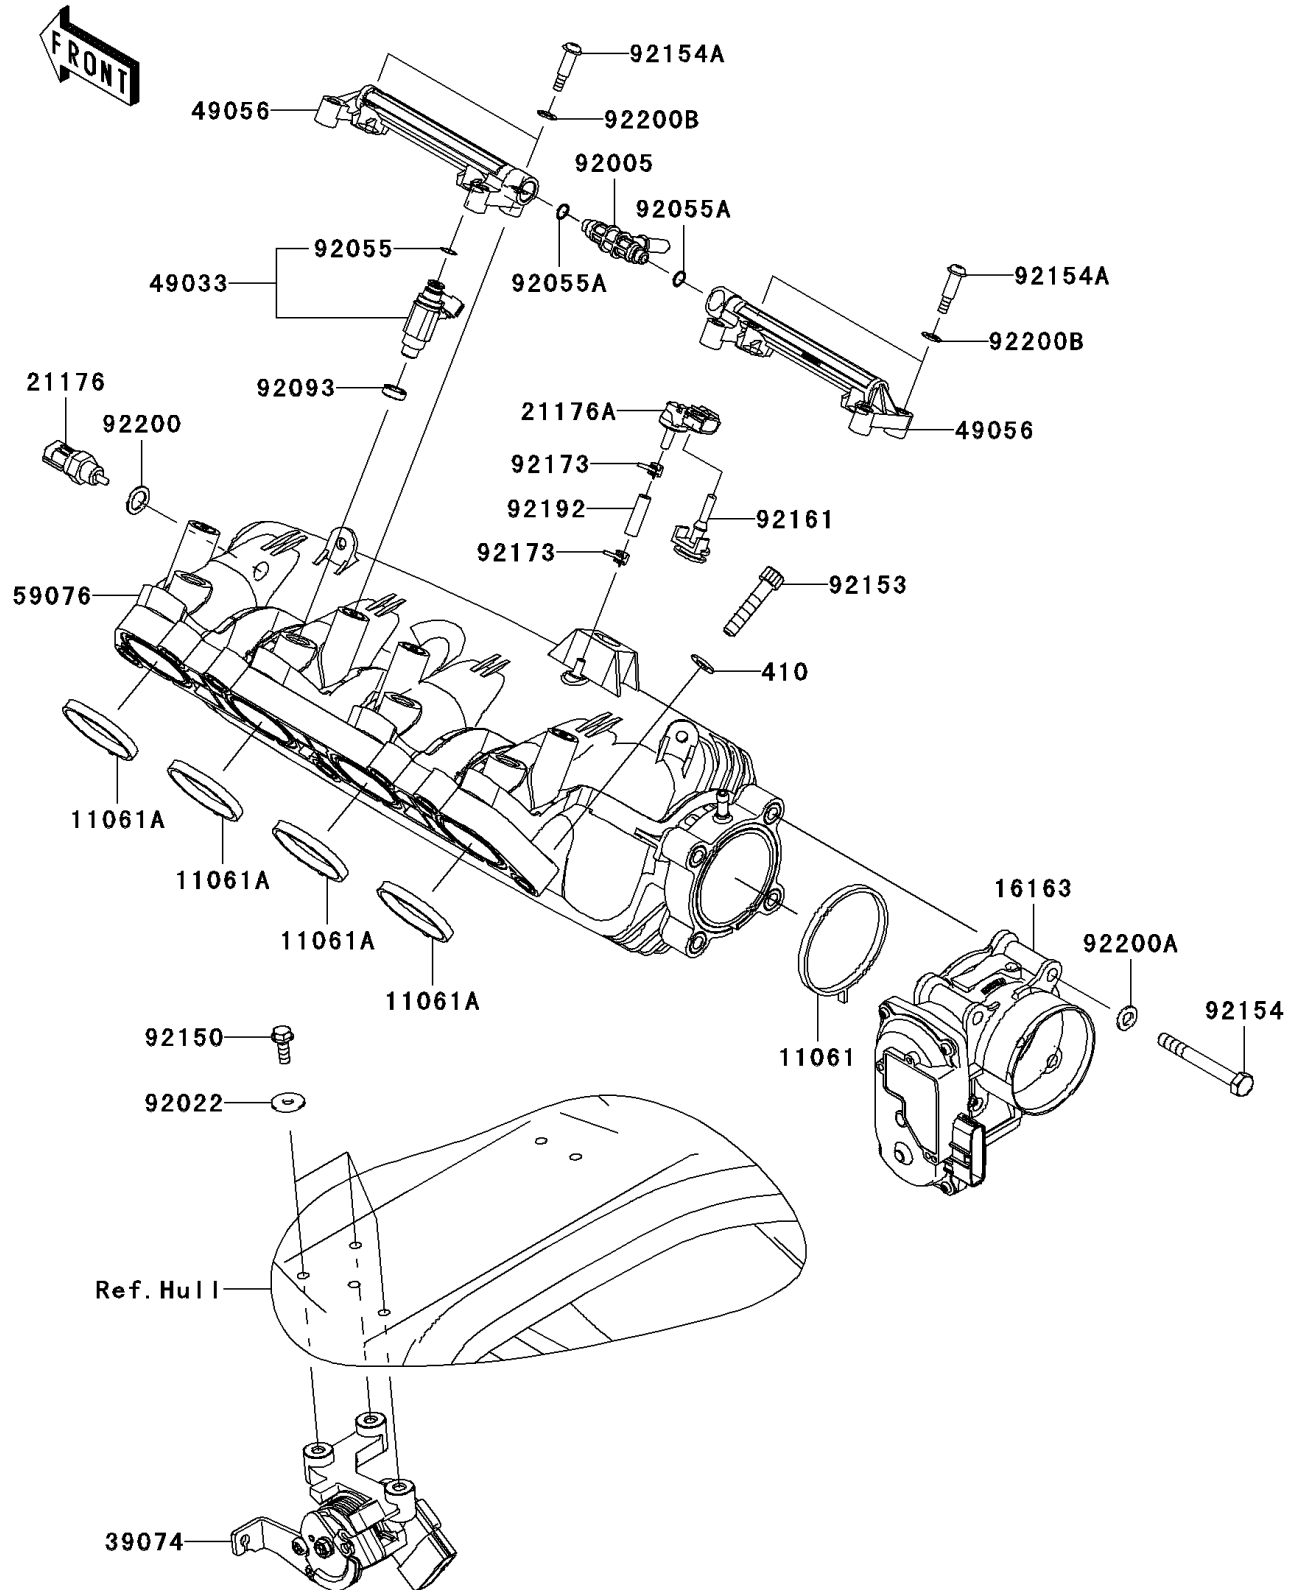

2011 JET SKI® Ultra® 300X

PARTS DIAGRAM

Throttle

E1510

2011 JET SKI® Ultra® 300X

PARTS LIST

Throttle

ITEM NAME

PART NUMBER

QUANTITY
