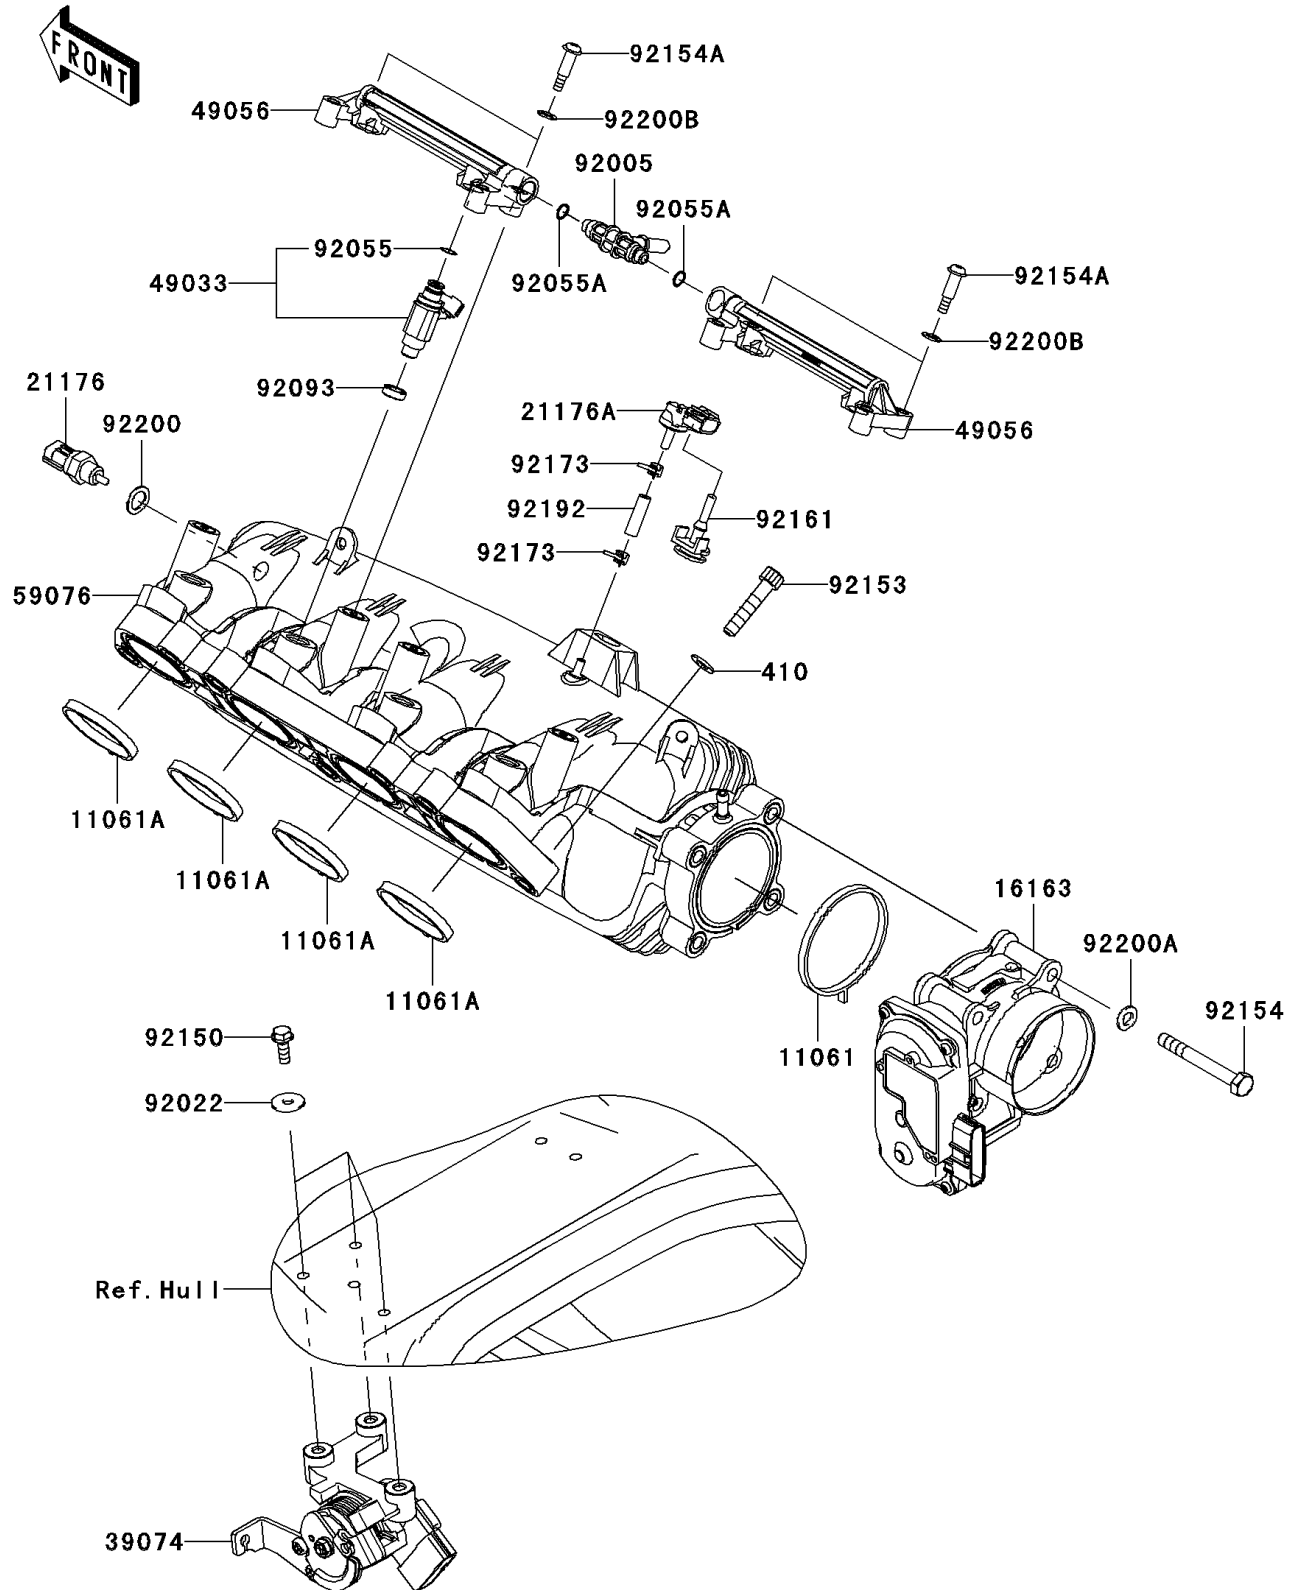

## PARTS DIAGRAM

### Throttle

E1510

## PARTS LIST

### Throttle

ITEM NAME	PART NUMBER	QUANTITY
WASHER-PLAIN-SMALL,8MM (Ref # 410)	410S0800	7
GASKET,MANIFOLD (Ref # 11061)	11061-3766	1
GASKET,THROTTLE (Ref # 11061A)	11061-3767	4
THROTTLE-ASSY (Ref # 16163)	16163-3717	1
SENSOR,AIR TEMPERATURE (Ref # 21176)	21176-1086	1
SENSOR,BOOST (Ref # 21176A)	21176-3777	1
LEVER-ASSY-THROTTLE (Ref # 39074)	39074-3730	1
NOZZLE-INJECTION (Ref # 49033)	49033-3709	4
PIPE-INJECTION,FUEL (Ref # 49056)	49056-3705	2
MANIFOLD-INTAKE (Ref # 59076)	59076-3736	1
FITTING,FUEL PIPE (Ref # 92005)	92005-3766	1
WASHER,6.5X20X1.5 (Ref # 92022)	92022-3710	3
RING-O,INJECTION NOZZLE (Ref # 92055)	92055-1622	4
RING-O (Ref # 92055A)	92055-3782	2
SEAL (Ref # 92093)	92093-0127	4
BOLT,6X18 (Ref # 92150)	92150-3729	3
BOLT,SOCKET,8X40 (Ref # 92153)	92153-0517	7
BOLT (Ref # 92154)	92154-3712	4
BOLT (Ref # 92154A)	92154-3713	4
DAMPER (Ref # 92161)	92161-3796	1
CLAMP (Ref # 92173)	92173-3702	2
TUBE (Ref # 92192)	92192-3857	1
WASHER,12X18X1 (Ref # 92200)	92200-0712	1
WASHER (Ref # 92200A)	92200-3806	4
WASHER (Ref # 92200B)	92200-3807	4