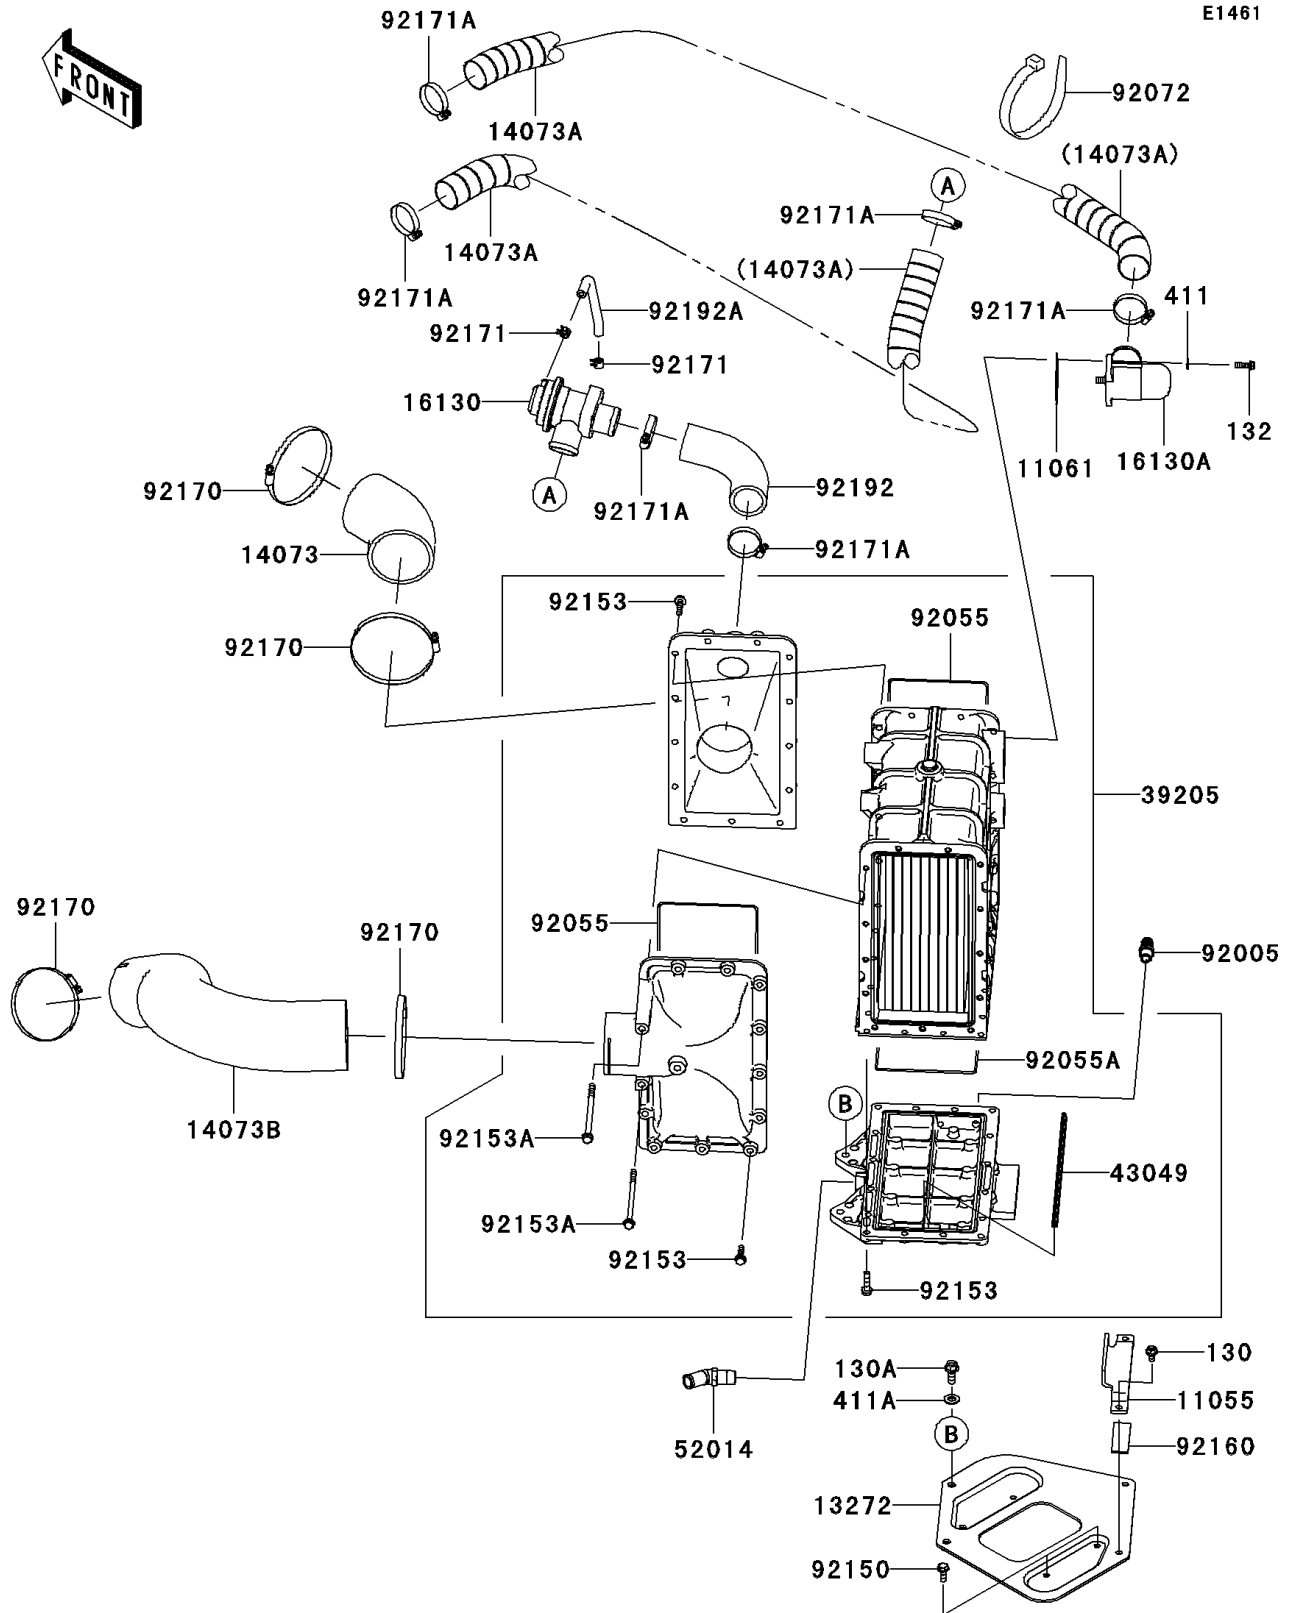

2011 JET SKI® Ultra® 300X

PARTS DIAGRAM

Inter Cooler

2011 JET SKI® Ultra® 300X

PARTS LIST

Inter Cooler

ITEM NAME

PART NUMBER

QUANTITY
