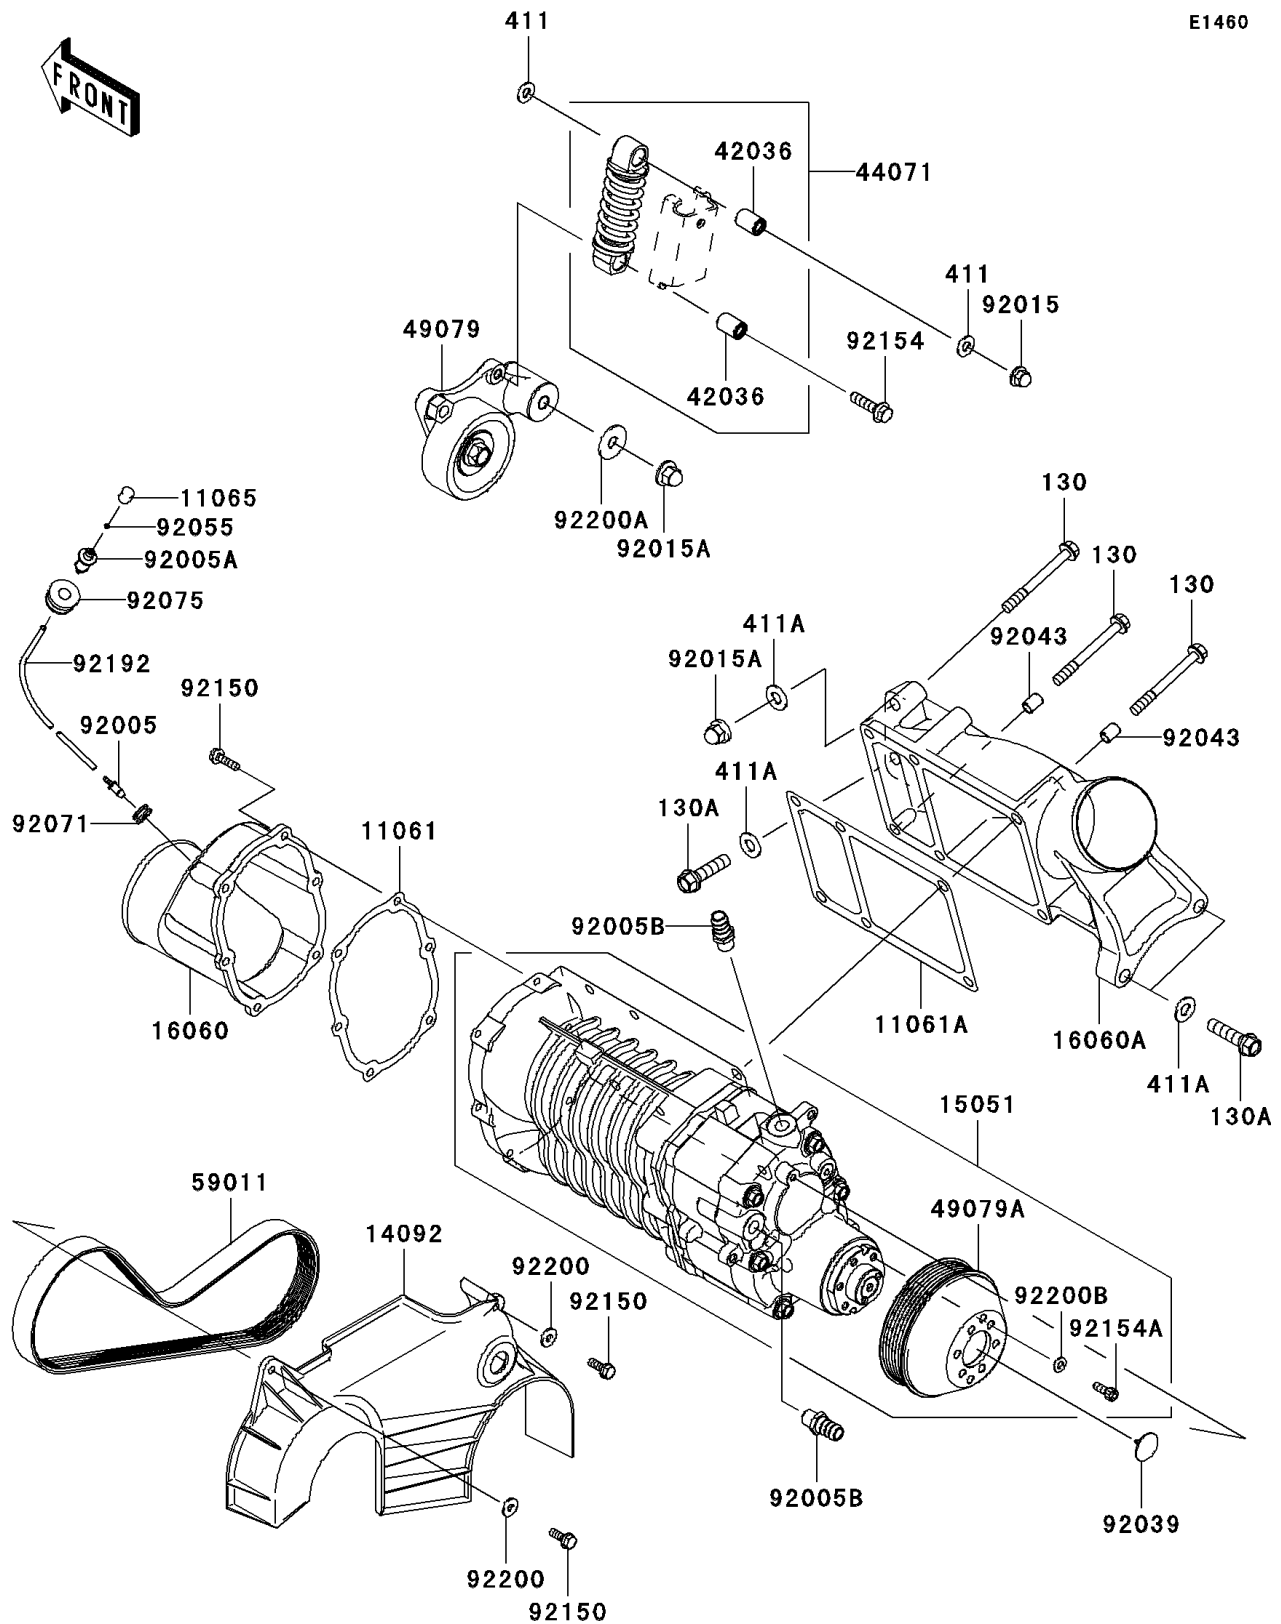

2012 JET SKI® Ultra® 300X

PARTS DIAGRAM

Super Charger

2012 JET SKI® Ultra® 300X

PARTS LIST

Super Charger

ITEM NAME	PART NUMBER	QUANTITY
BOLT-FLANGED,8X75 (Ref # 130)	130CD0875	6
BOLT-FLANGED,10X40 (Ref # 130A)	130CD1040	3
WASHER-PLAIN,8MM (Ref # 411)	411S0800	2
WASHER-PLAIN,10MM (Ref # 411A)	411S1000	4
GASKET,COMPRESSOR IN (Ref # 11061)	11061-0760	1
GASKET,COMPRESSOR (Ref # 11061A)	11061-3763	1
CAP (Ref # 11065)	11065-0156	1
COVER,BELT (Ref # 14092)	14092-0838	1
COMPRESSOR-AIR,SUPER CHARGER (Ref # 15051)	15051-3704	1
PIPE-INTAKE,COMPRESSOR INLET (Ref # 16060)	16060-0738	1
PIPE-INTAKE,COMPRESSOR OUT (Ref # 16060A)	16060-3725	1
SLEEVE (Ref # 42036)	42036-0713	2
DAMPER-ASSY (Ref # 44071)	44071-0776	1
PULLEY-BELT (Ref # 49079)	49079-0703	1
PULLEY-BELT (Ref # 49079A)	49079-3704	1
BELT,6PK845 (Ref # 59011)	59011-3702	1
FITTING (Ref # 92005)	92005-0722	1
FITTING (Ref # 92005A)	92005-0723	1
FITTING (Ref # 92005B)	92005-3714	2
NUT,CAP,8MM (Ref # 92015)	92015-1371	1
NUT,10MM (Ref # 92015A)	92015-1649	2
RIVET (Ref # 92039)	92039-3795	1
PIN,8.2X10.5X14 (Ref # 92043)	92043-3764	2
RING-O,2X1 (Ref # 92055)	92055-0718	1
GROMMET (Ref # 92071)	92071-1152	1
DAMPER,FUEL TANK (Ref # 92075)	92075-1424	1
BOLT,6X18 (Ref # 92150)	92150-3729	8
BOLT (Ref # 92154)	92154-0865	1
BOLT,SOCKET,6X16 (Ref # 92154A)	92154-3714	6

2012 JET SKI® Ultra® 300X

PARTS LIST

Super Charger

ITEM NAME	PART NUMBER	QUANTITY
TUBE,3X4X600 (Ref # 92192)	92192-1004	1
WASHER,6.5X16X2.0 (Ref # 92200)	92200-1543	2
WASHER (Ref # 92200A)	92200-3762	1
WASHER,6.5X13X1.5 (Ref # 92200B)	92200-3814	6