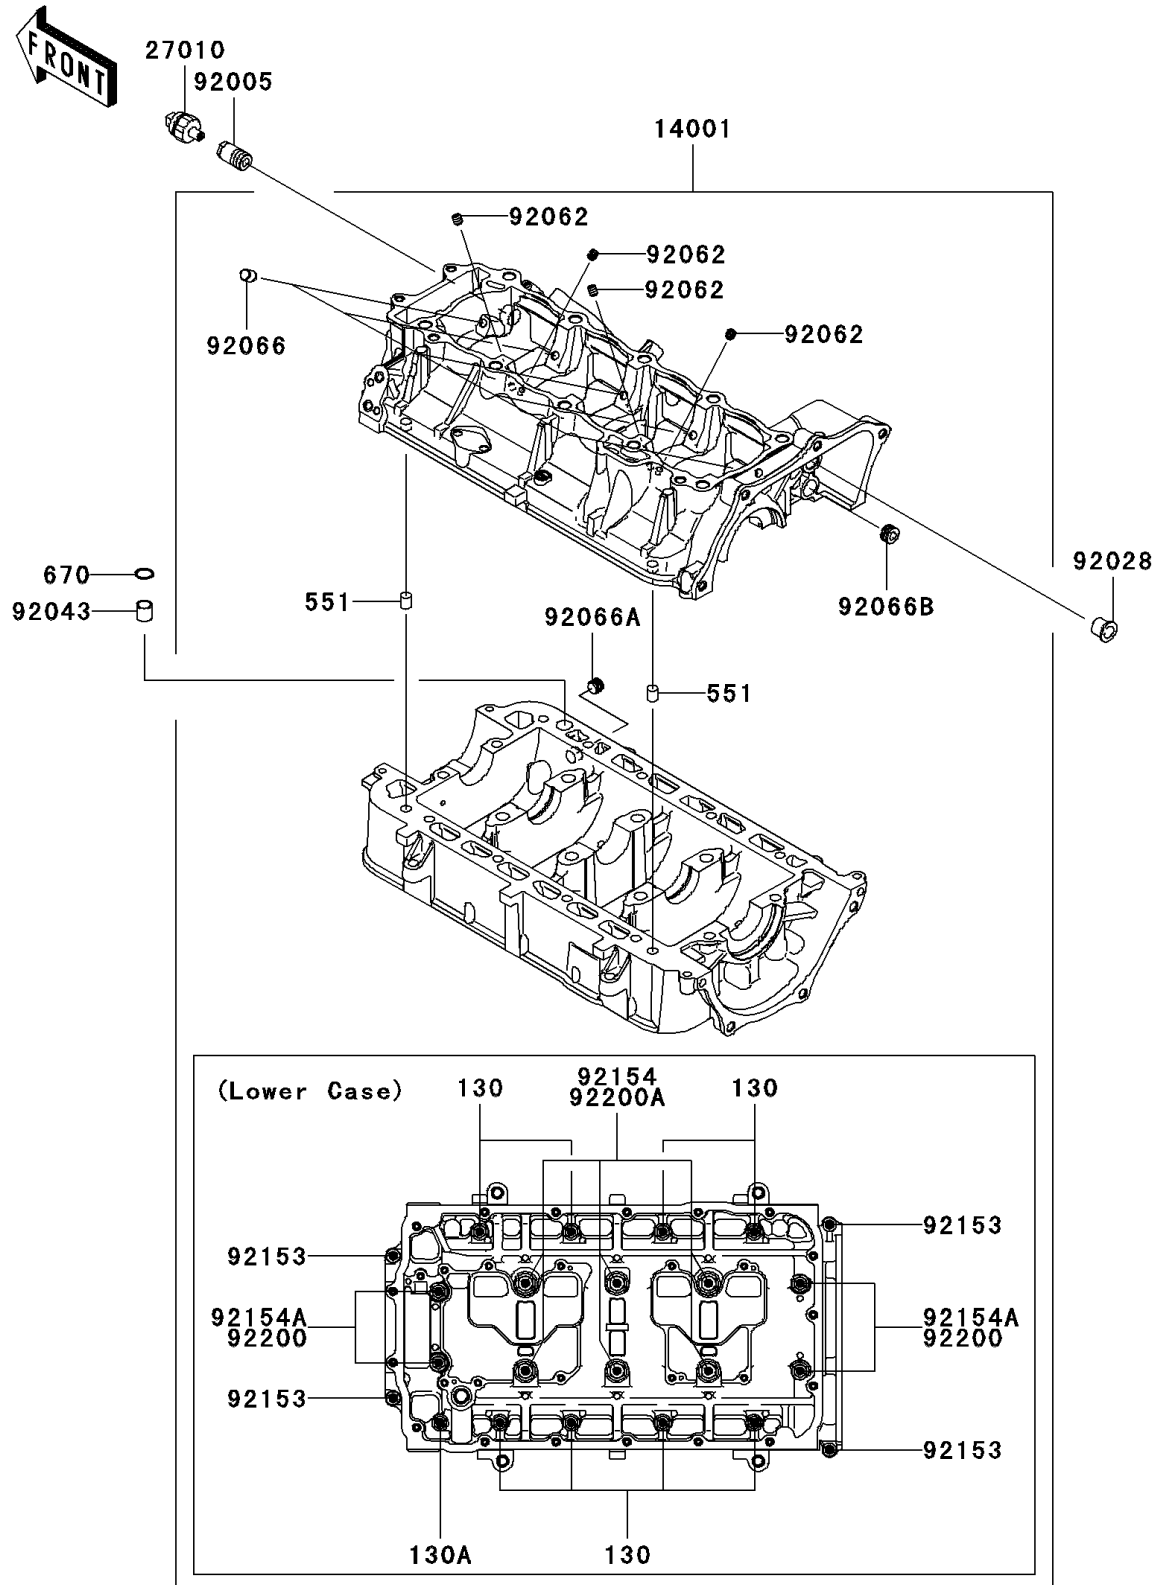

2011 JET SKI® Ultra® 300X

PARTS DIAGRAM

Crankcase

E1411

2011 JET SKI® Ultra® 300X

PARTS LIST

Crankcase

ITEM NAME

PART NUMBER

QUANTITY
