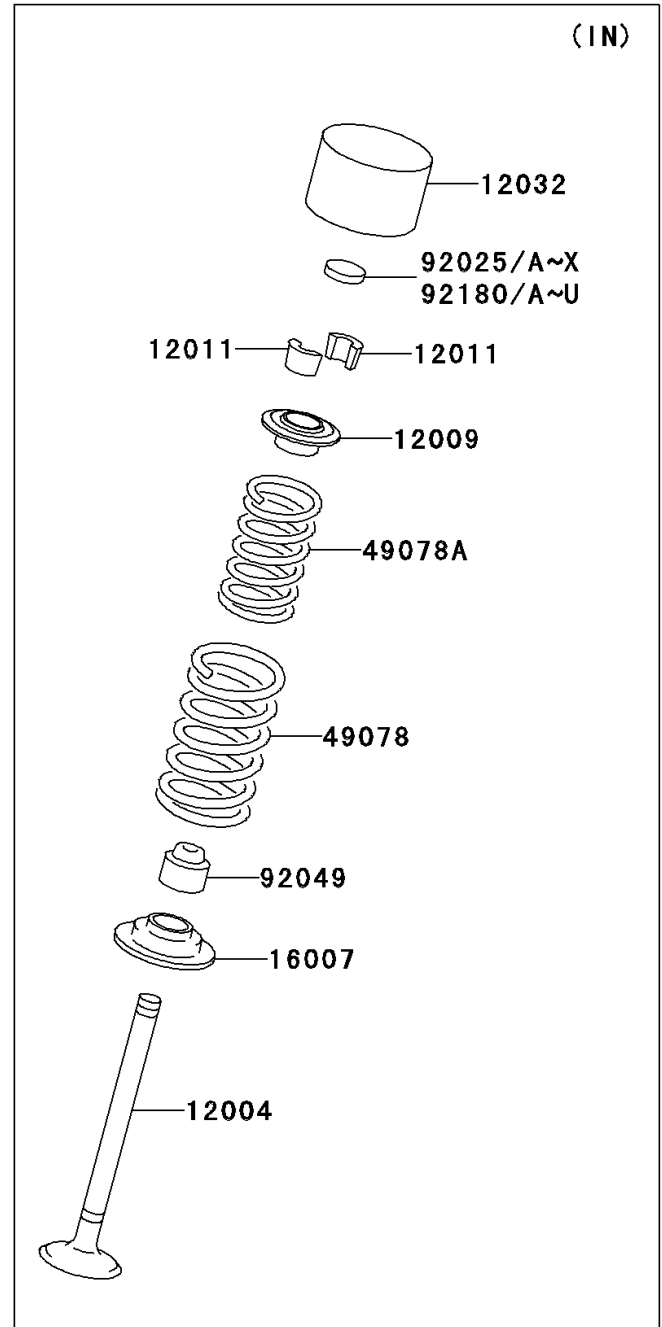

2011 JET SKI® Ultra® 300X

PARTS DIAGRAM

Valve(s)

E1210

2011 JET SKI® Ultra® 300X

PARTS LIST

Valve(s)

ITEM NAME

PART NUMBER

QUANTITY
