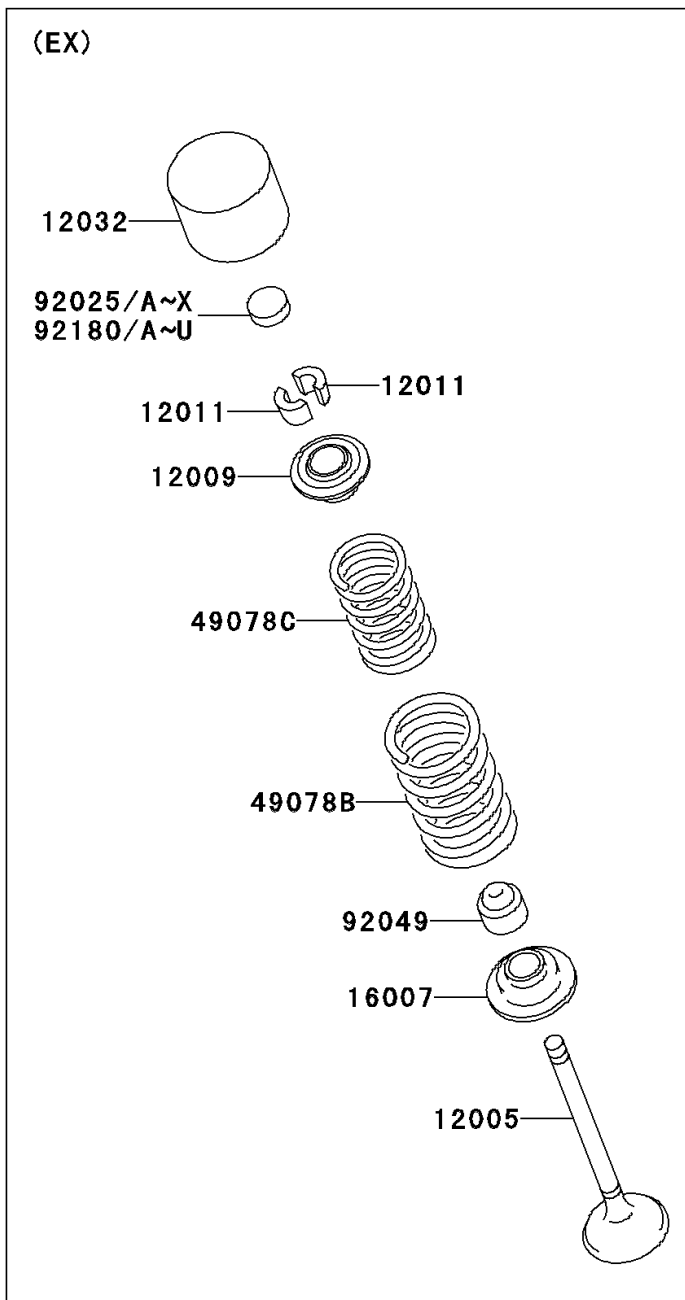

2011 JET SKI® Ultra® 300X

PARTS DIAGRAM

Valve(s)

E1210

2011 JET SKI® Ultra® 300X

PARTS LIST

Valve(s)

ITEM NAME

PART NUMBER

QUANTITY
