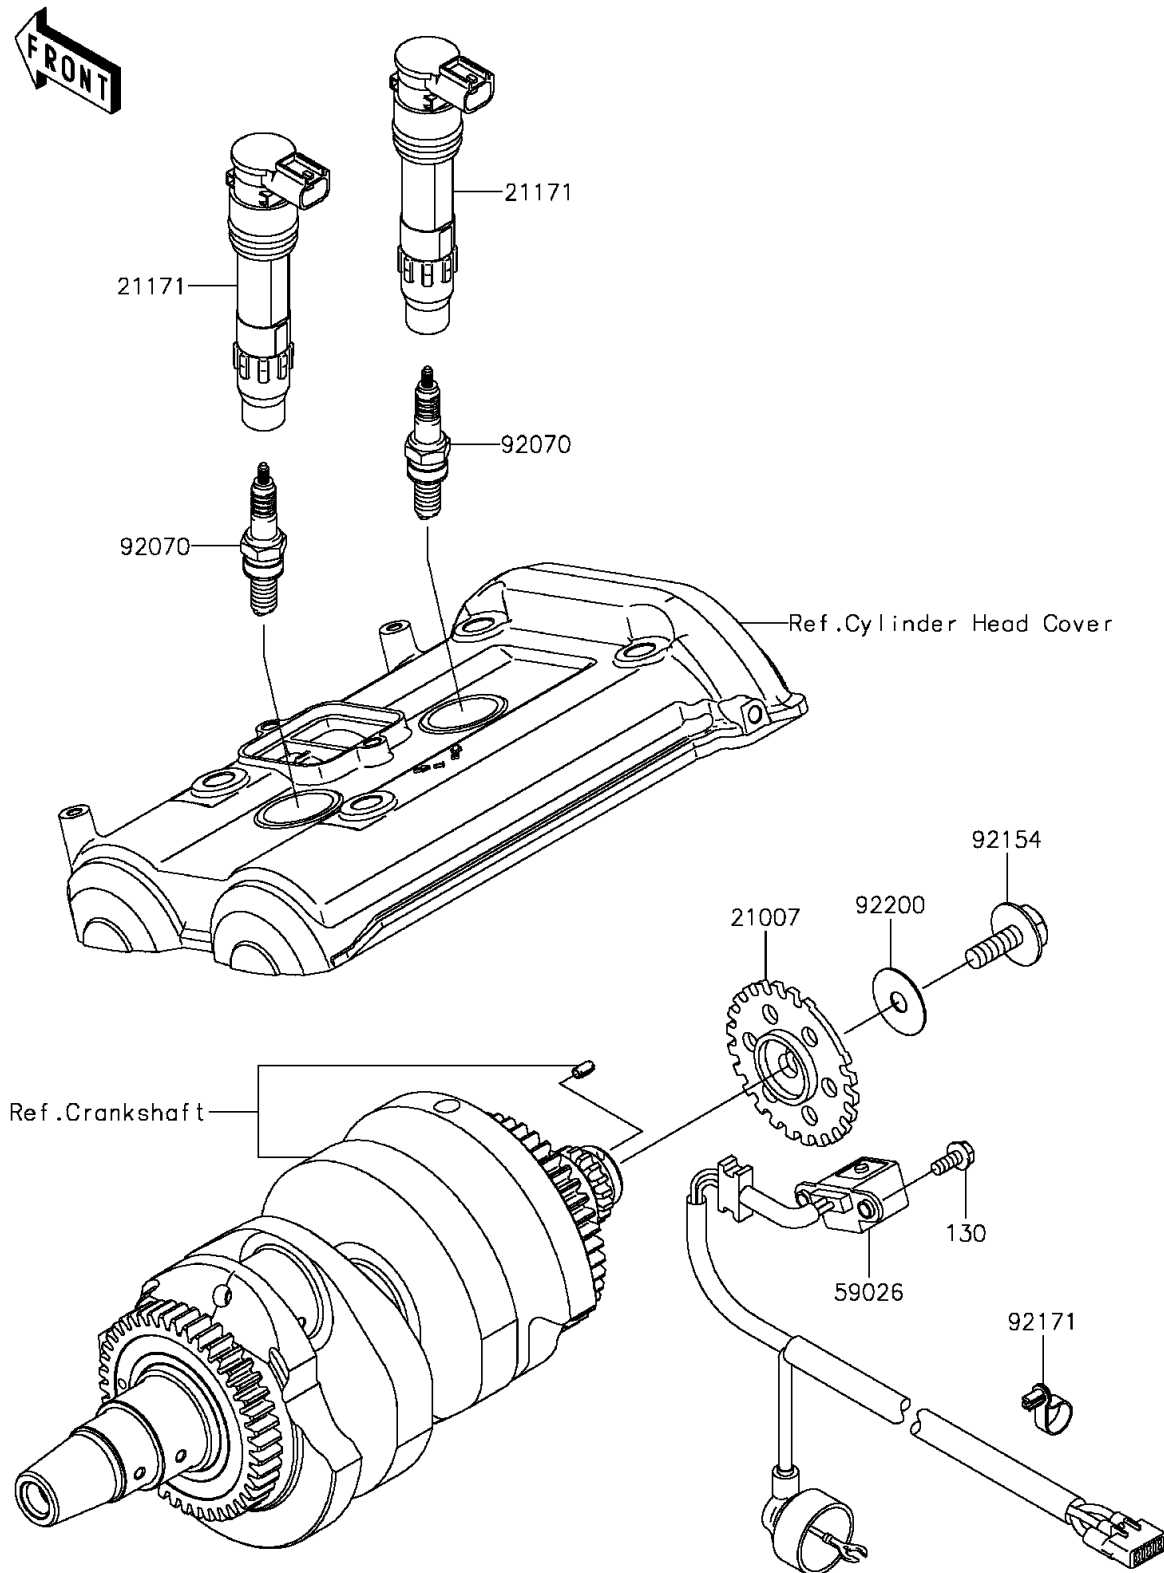

2013 NINJA® 650 ABS

PARTS DIAGRAM

Ignition System

E1830

2013 NINJA® 650 ABS

PARTS LIST

Ignition System

ITEM NAME	PART NUMBER	QUANTITY
BOLT-FLANGED,5X12 (Ref # 130)	130BA0512	2
ROTOR,PULSING (Ref # 21007)	21007-0053	1
COIL-ASSY-IGNITION (Ref # 21171)	21171-0028	2
COIL-PULSING (Ref # 59026)	59026-0018	1
PLUG-SPARK,CR9EIA(NGK) (Ref # 92070)	92070-0014	2
BOLT,FLANGED,8X23 (Ref # 92154)	92154-0187	1
CLAMP,SPEED (Ref # 92171)	92171-0836	1
WASHER,8.5X28X0.8 (Ref # 92200)	92200-0274	1