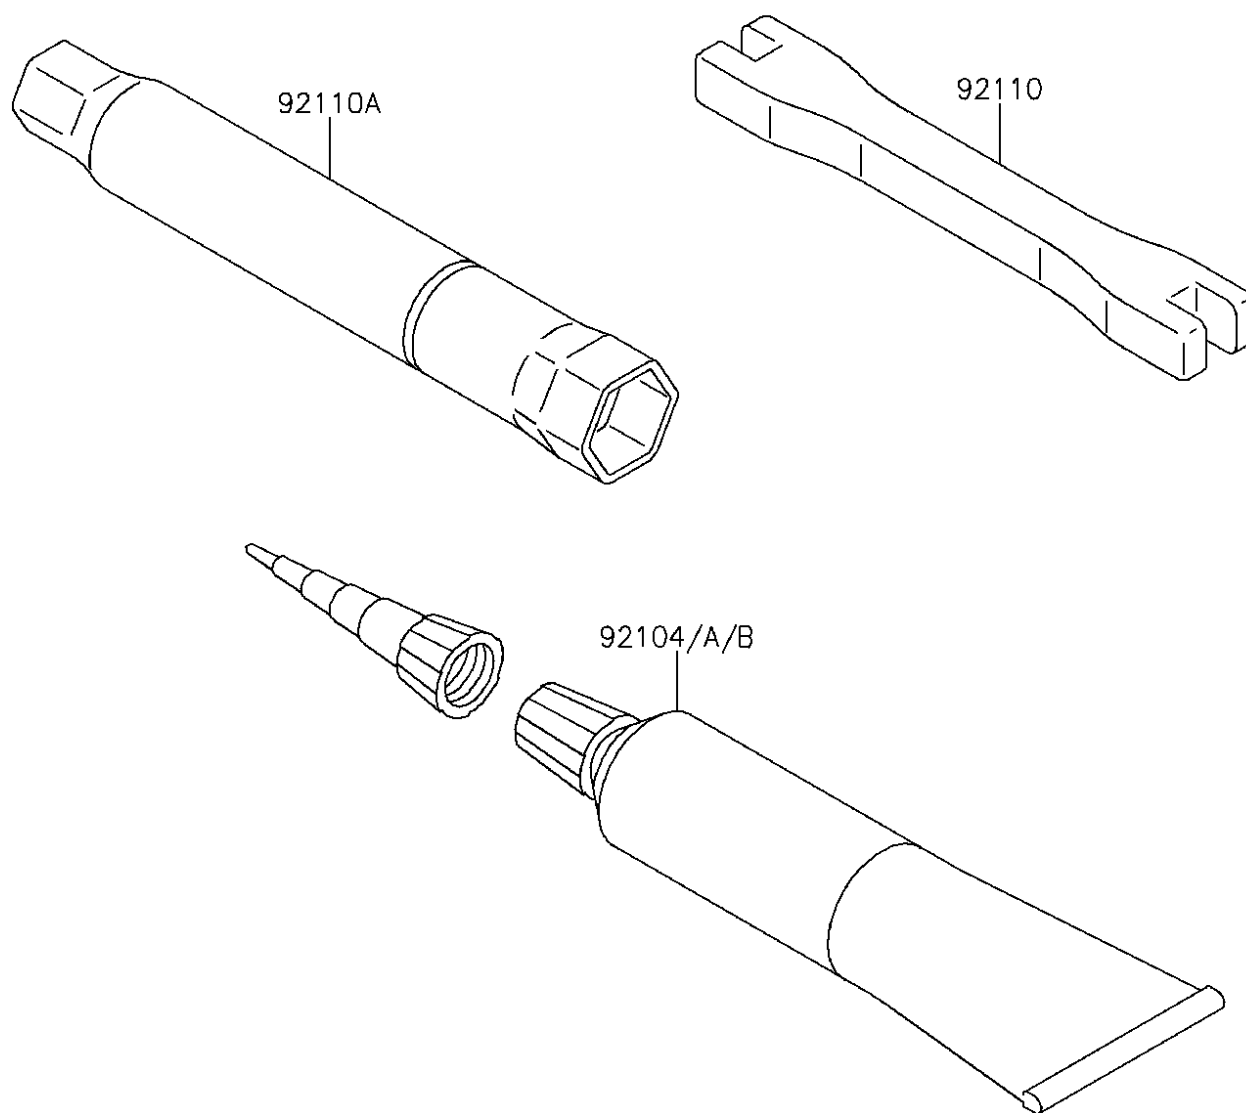

2014 KLX450R (Australian)

PARTS DIAGRAM

Owner's Tools

F2810

2014 KLX450R (Australian)

PARTS LIST

Owner's Tools

ITEM NAME

PART NUMBER

QUANTITY
