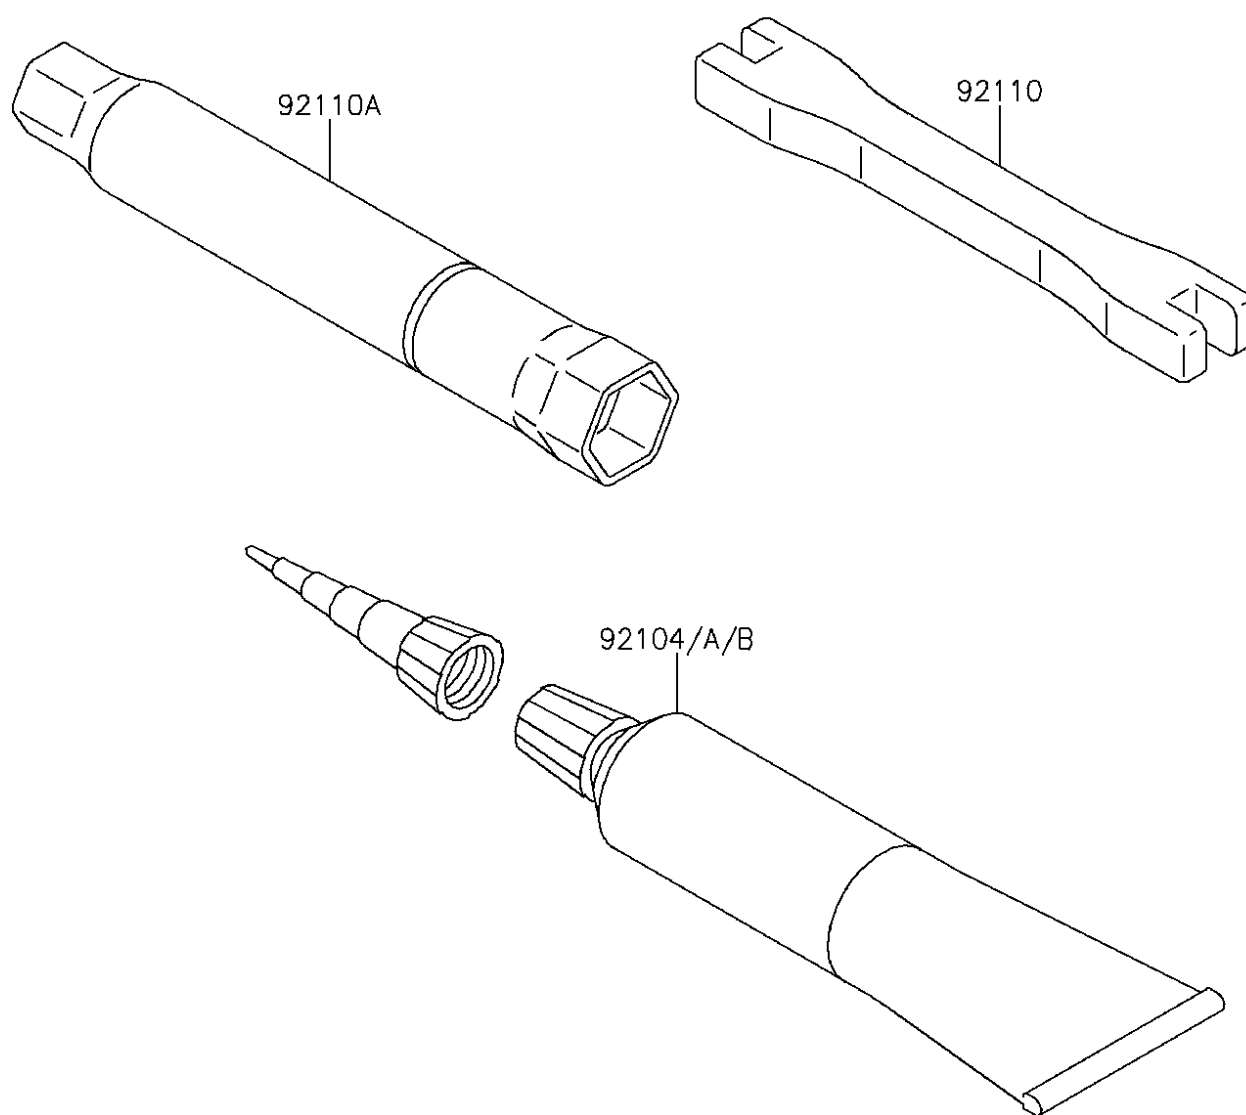

2013 KLX450R (Australian)

PARTS DIAGRAM

Owner's Tools

F2810

2013 KLX450R (Australian)

PARTS LIST

Owner's Tools

ITEM NAME

PART NUMBER

QUANTITY
