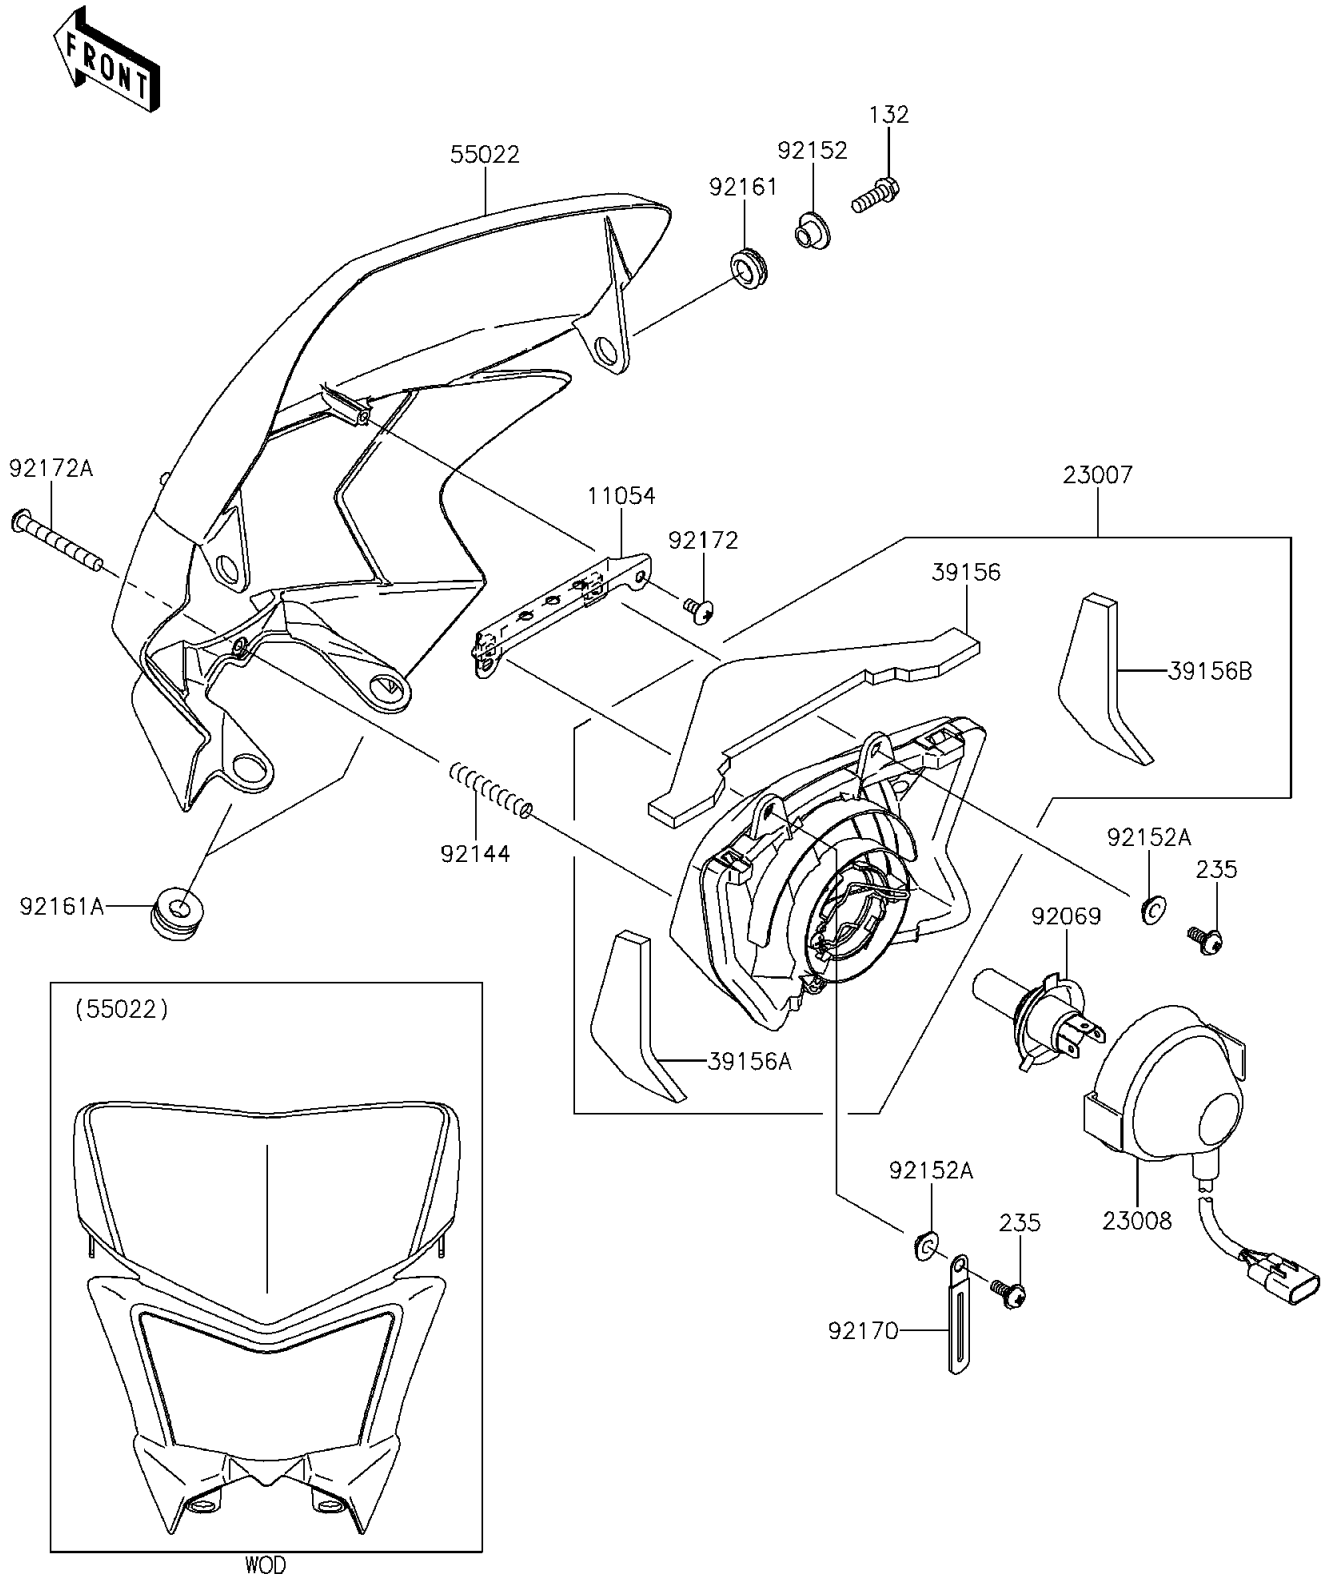

2014 KLX450R (Australian)

PARTS DIAGRAM

Headlight(s)

F2710

2014 KLX450R (Australian)

PARTS LIST

Headlight(s)

ITEM NAME	PART NUMBER	QUANTITY
-----------	-------------	----------
