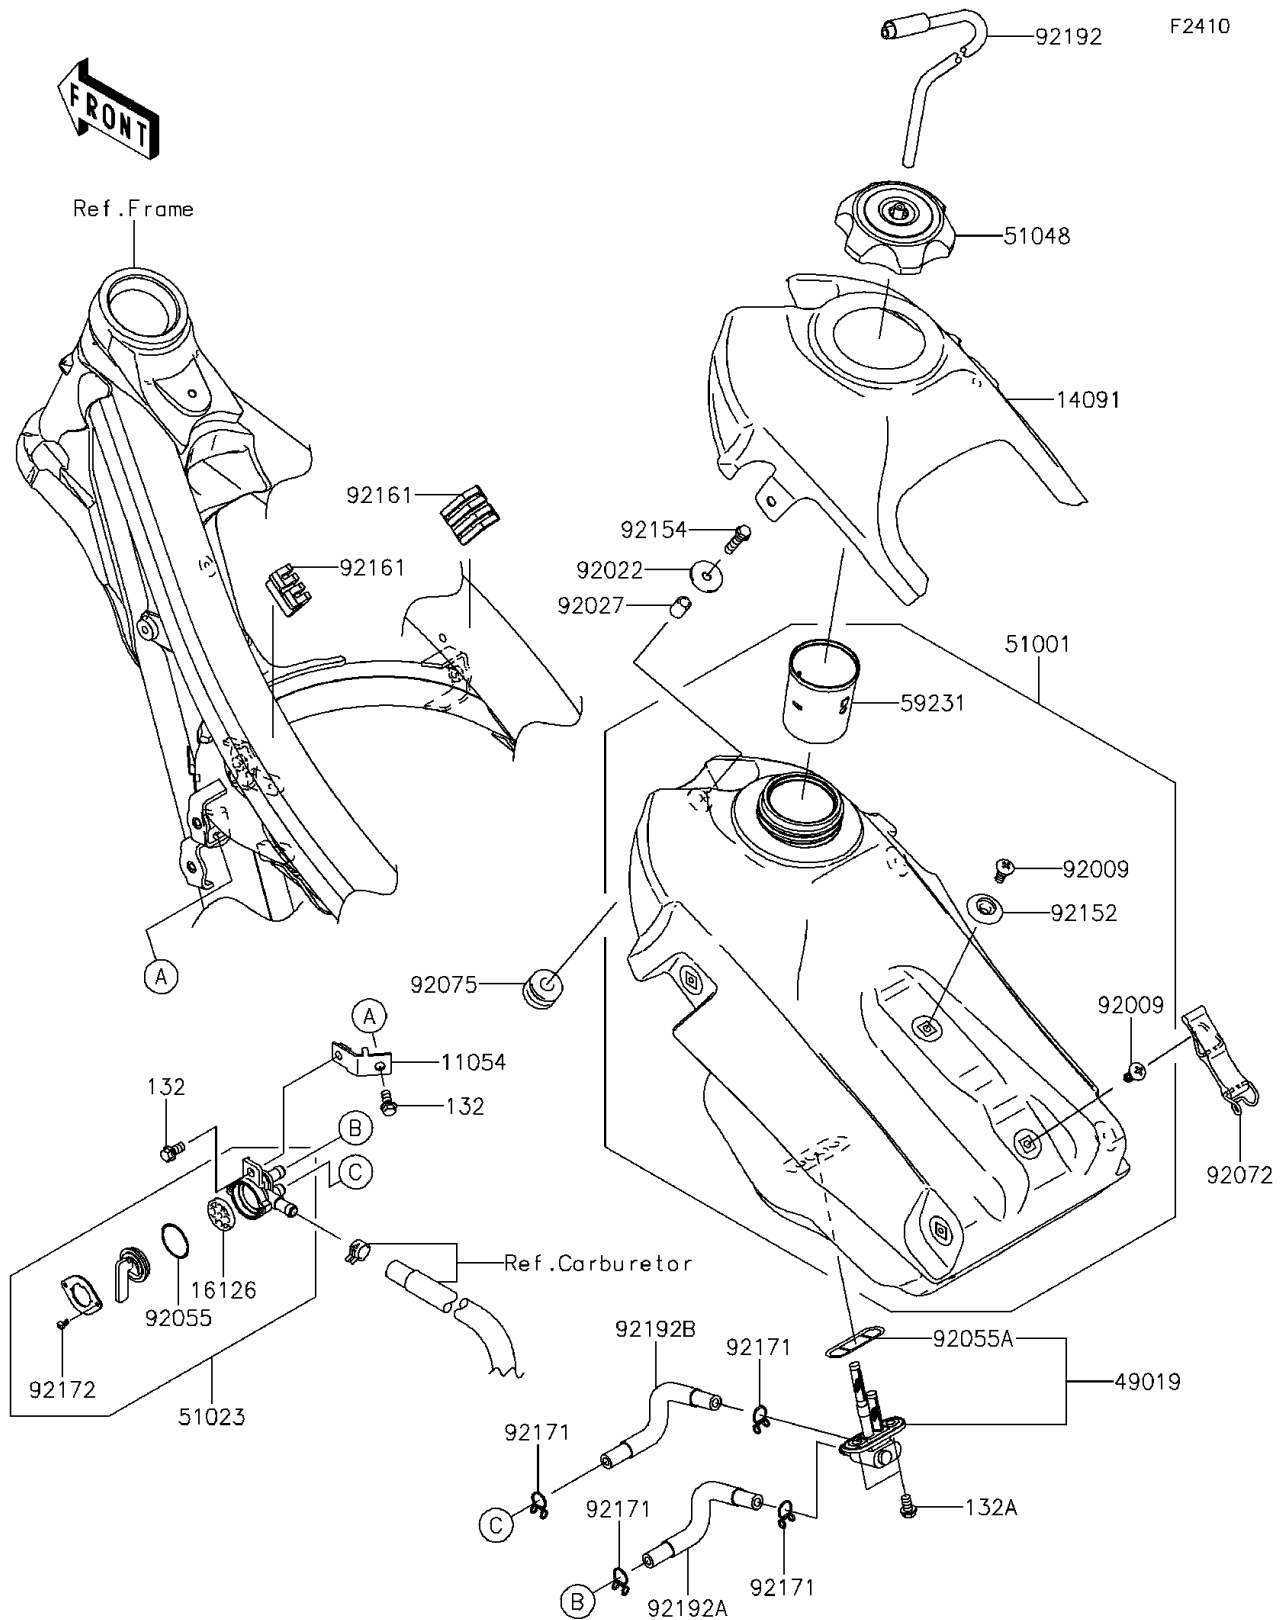

2014 KLX450R (Australian)

PARTS DIAGRAM

Fuel Tank

2014 KLX450R (Australian)

PARTS LIST

Fuel Tank

ITEM NAME

PART NUMBER

QUANTITY
