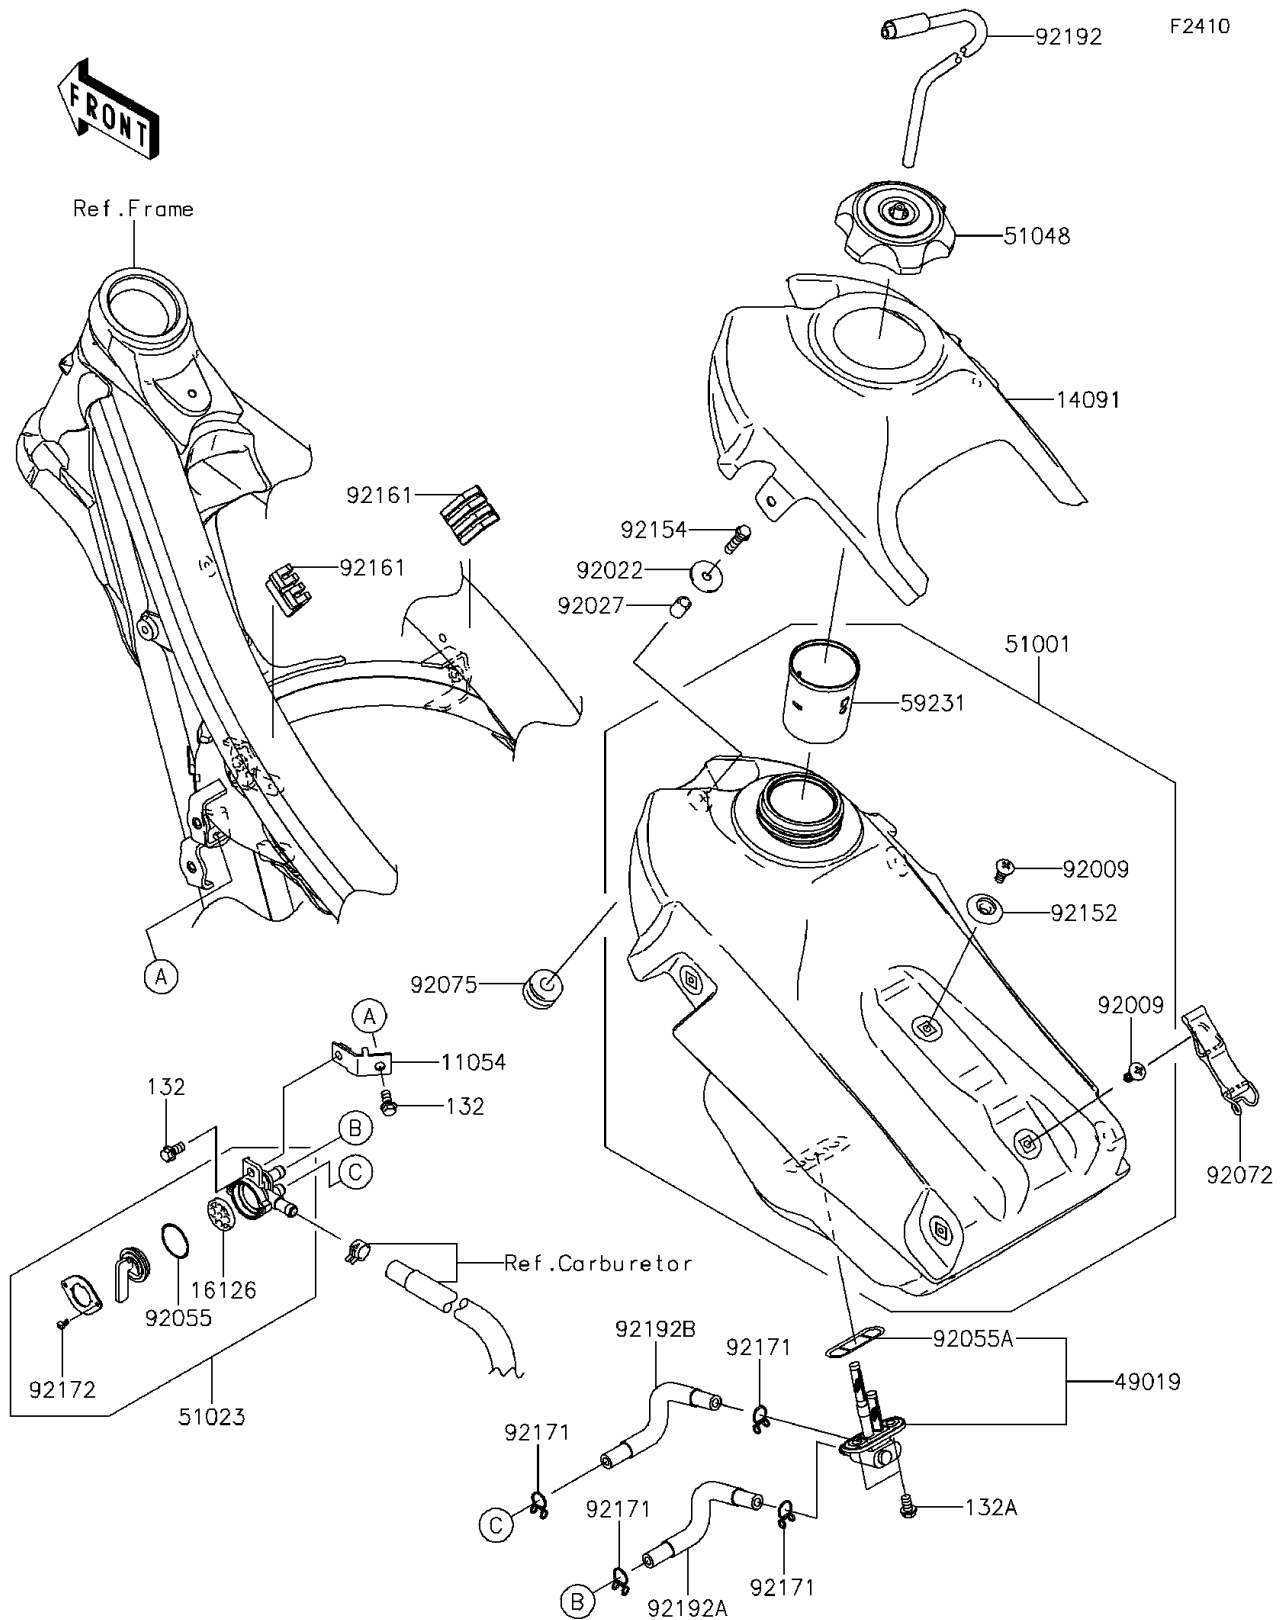

2013 KLX450R (Australian)

PARTS DIAGRAM

Fuel Tank

2013 KLX450R (Australian)

PARTS LIST

Fuel Tank

ITEM NAME

PART NUMBER

QUANTITY
