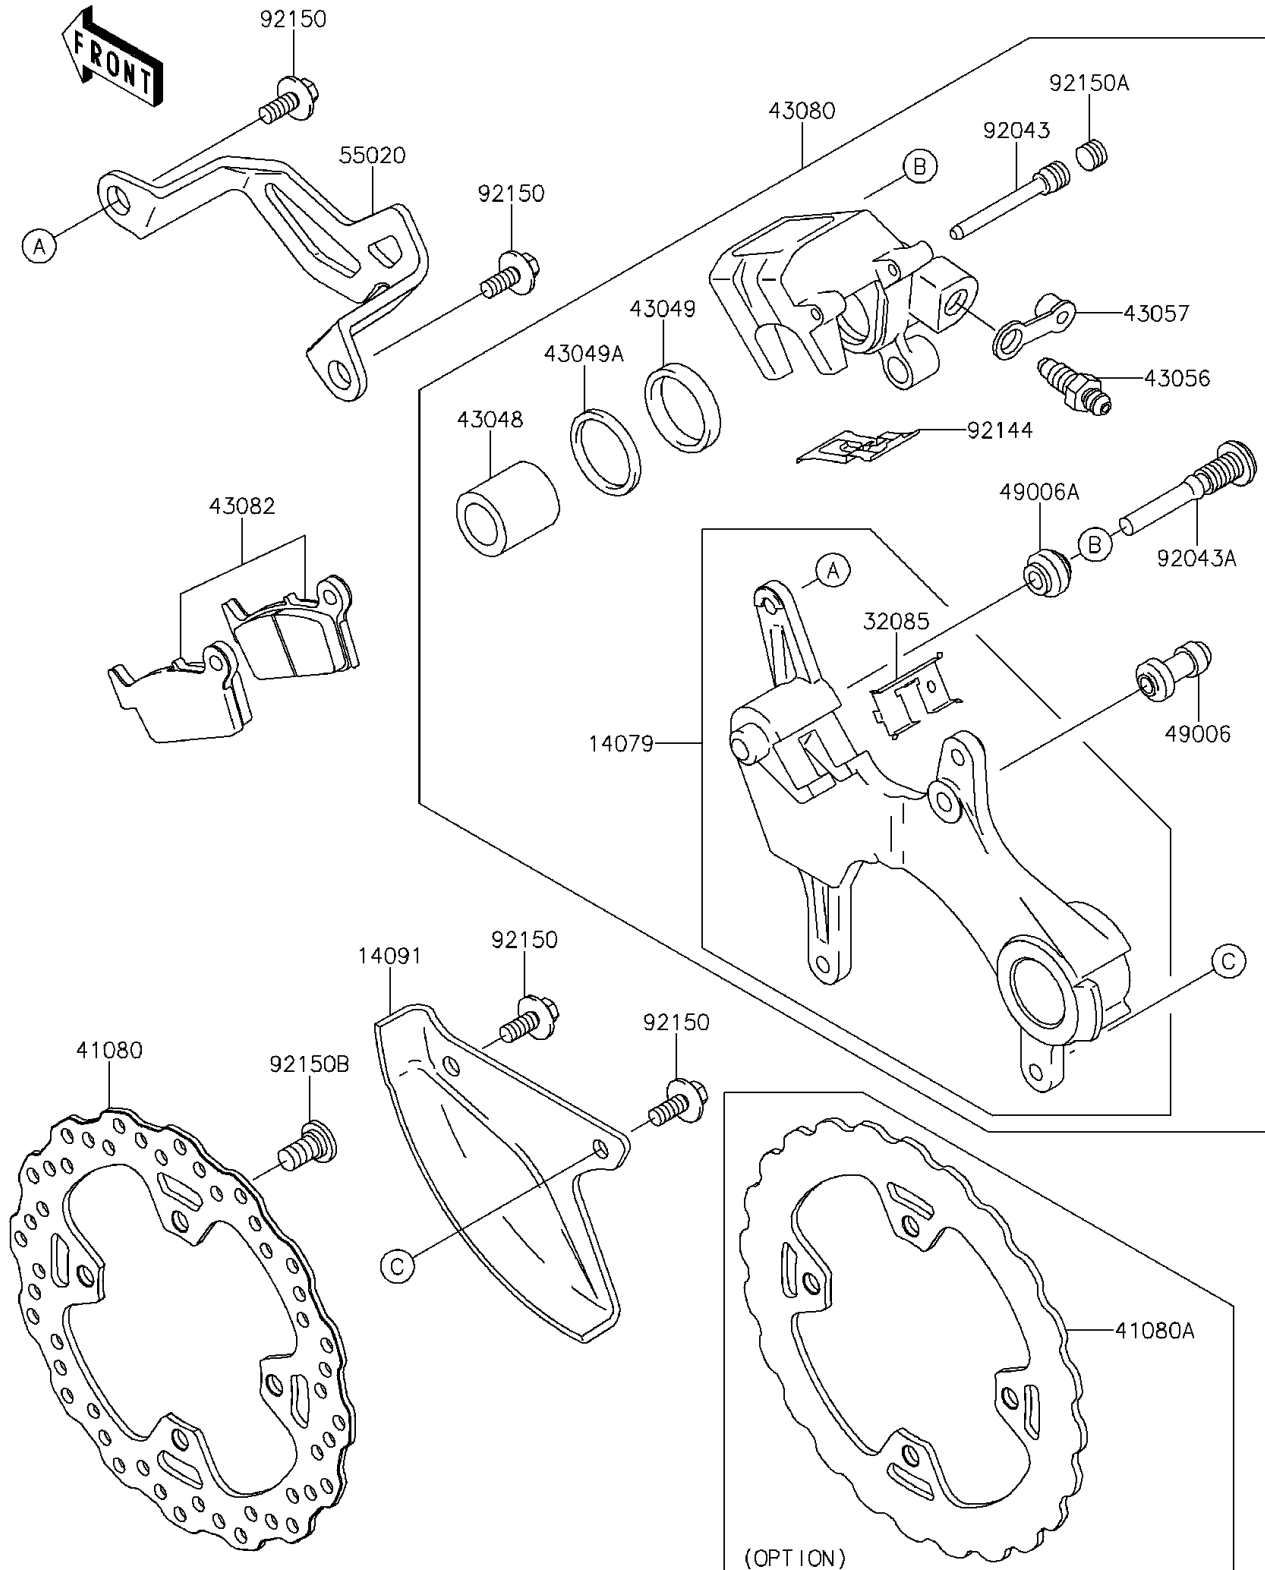

2013 KLX450R (Australian)

PARTS DIAGRAM

Rear Brake

F2294

2013 KLX450R (Australian)

PARTS LIST

Rear Brake

ITEM NAME

PART NUMBER

QUANTITY
