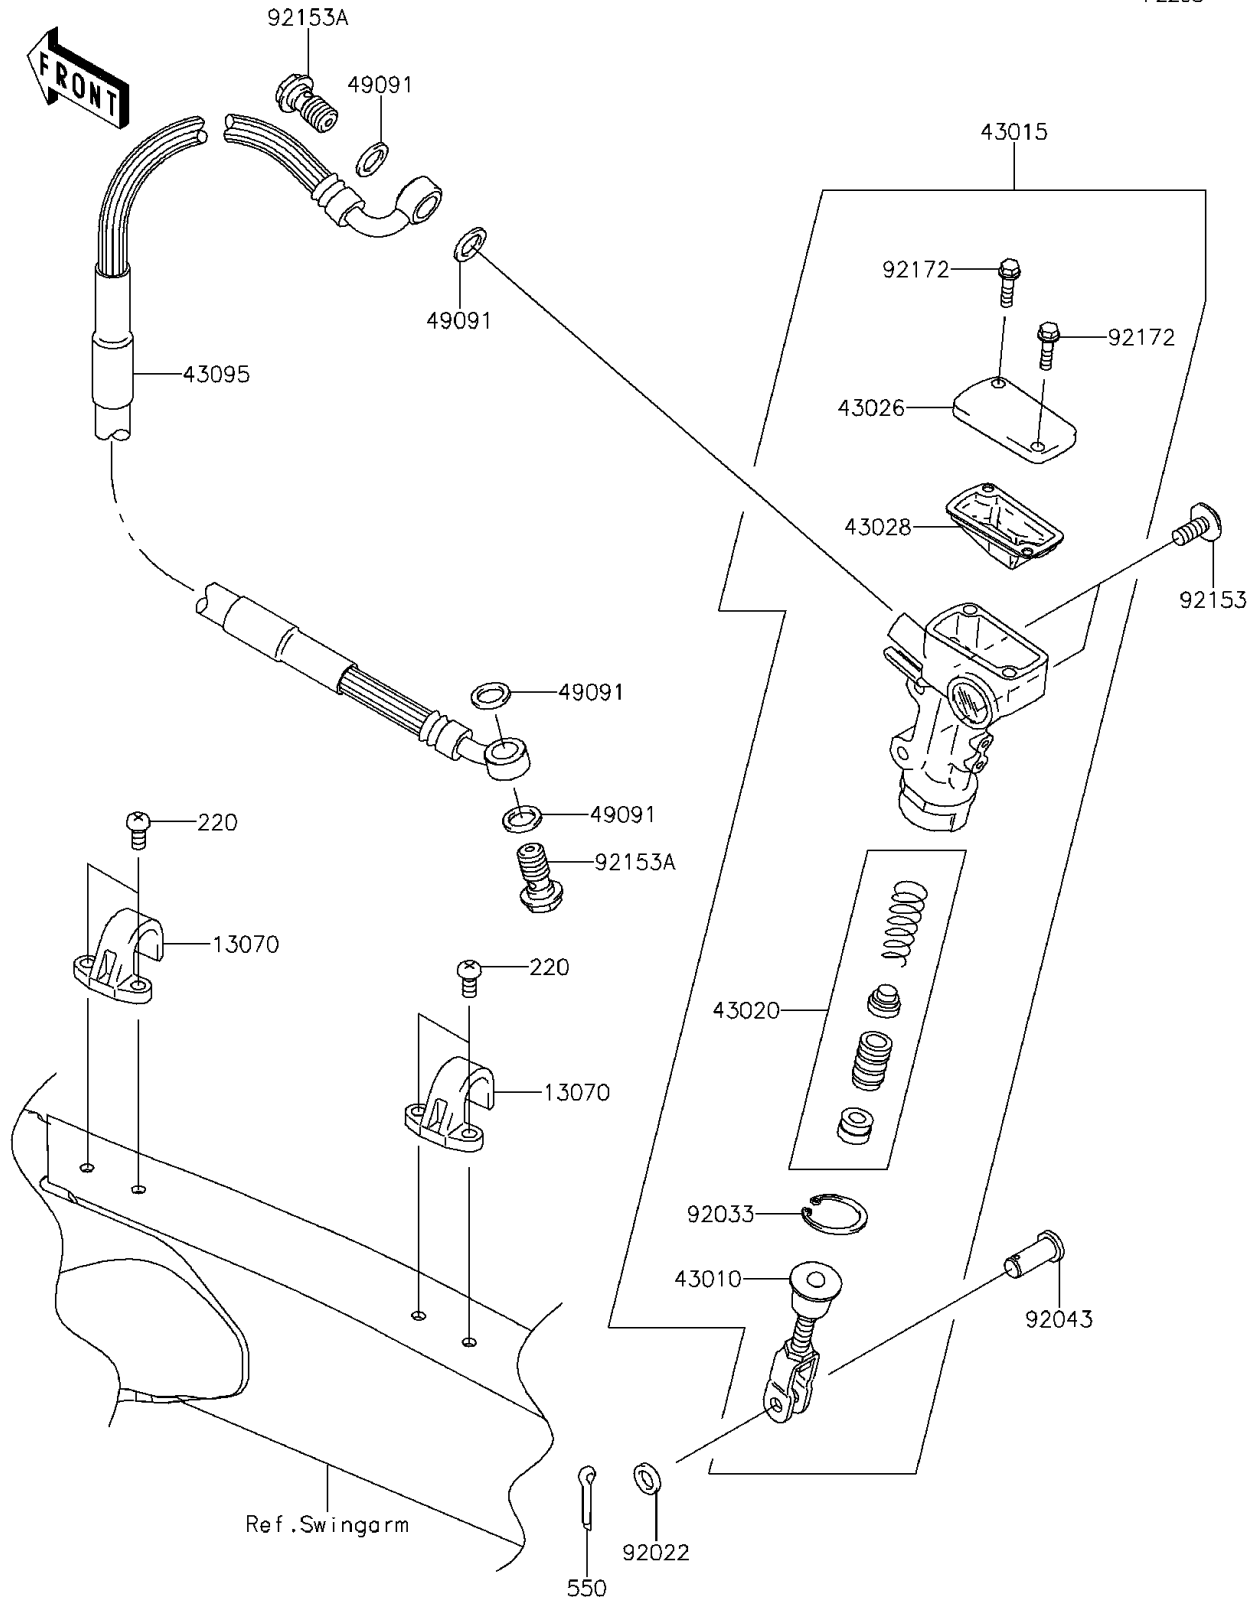

2014 KLX450R (Australian)

PARTS DIAGRAM

Rear Master Cylinder

F2293

2014 KLX450R (Australian)

PARTS LIST

Rear Master Cylinder

ITEM NAME

PART NUMBER

QUANTITY
