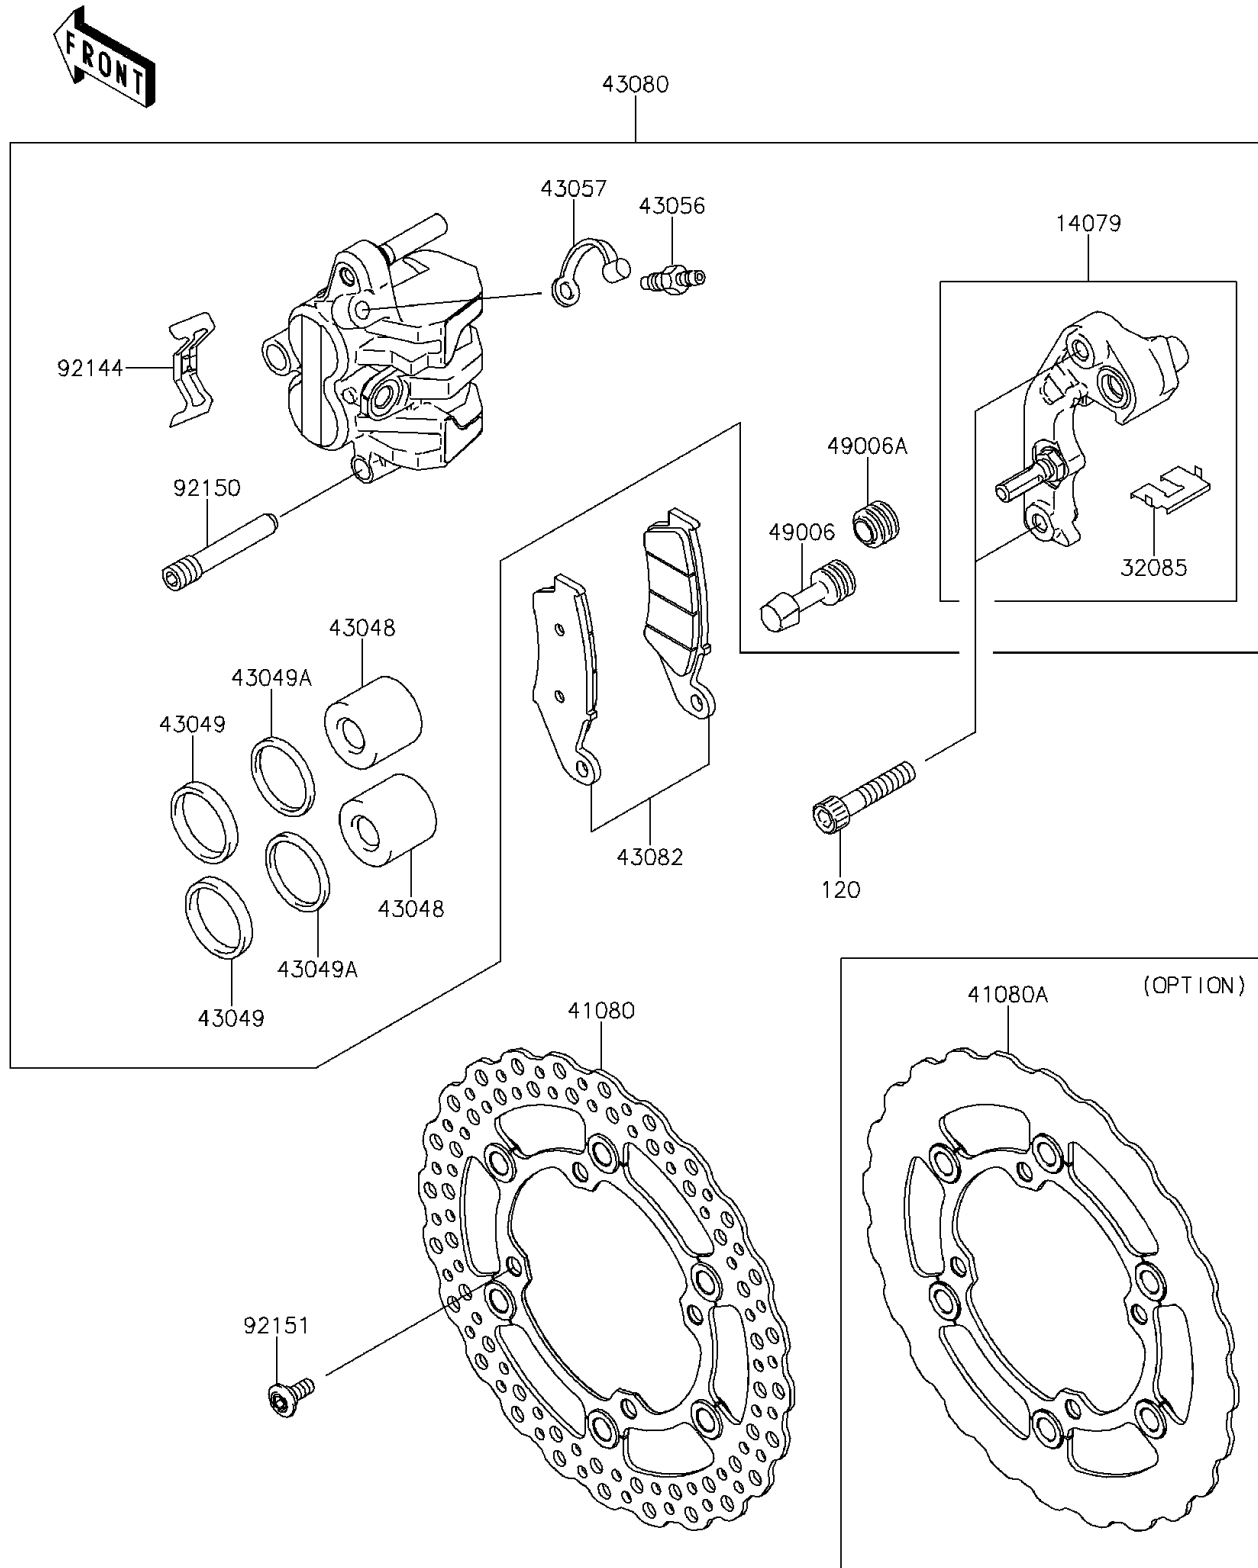

2014 KLX450R (Australian)

PARTS DIAGRAM

Front Brake

F2292

2014 KLX450R (Australian)

PARTS LIST

Front Brake

ITEM NAME

PART NUMBER

QUANTITY
