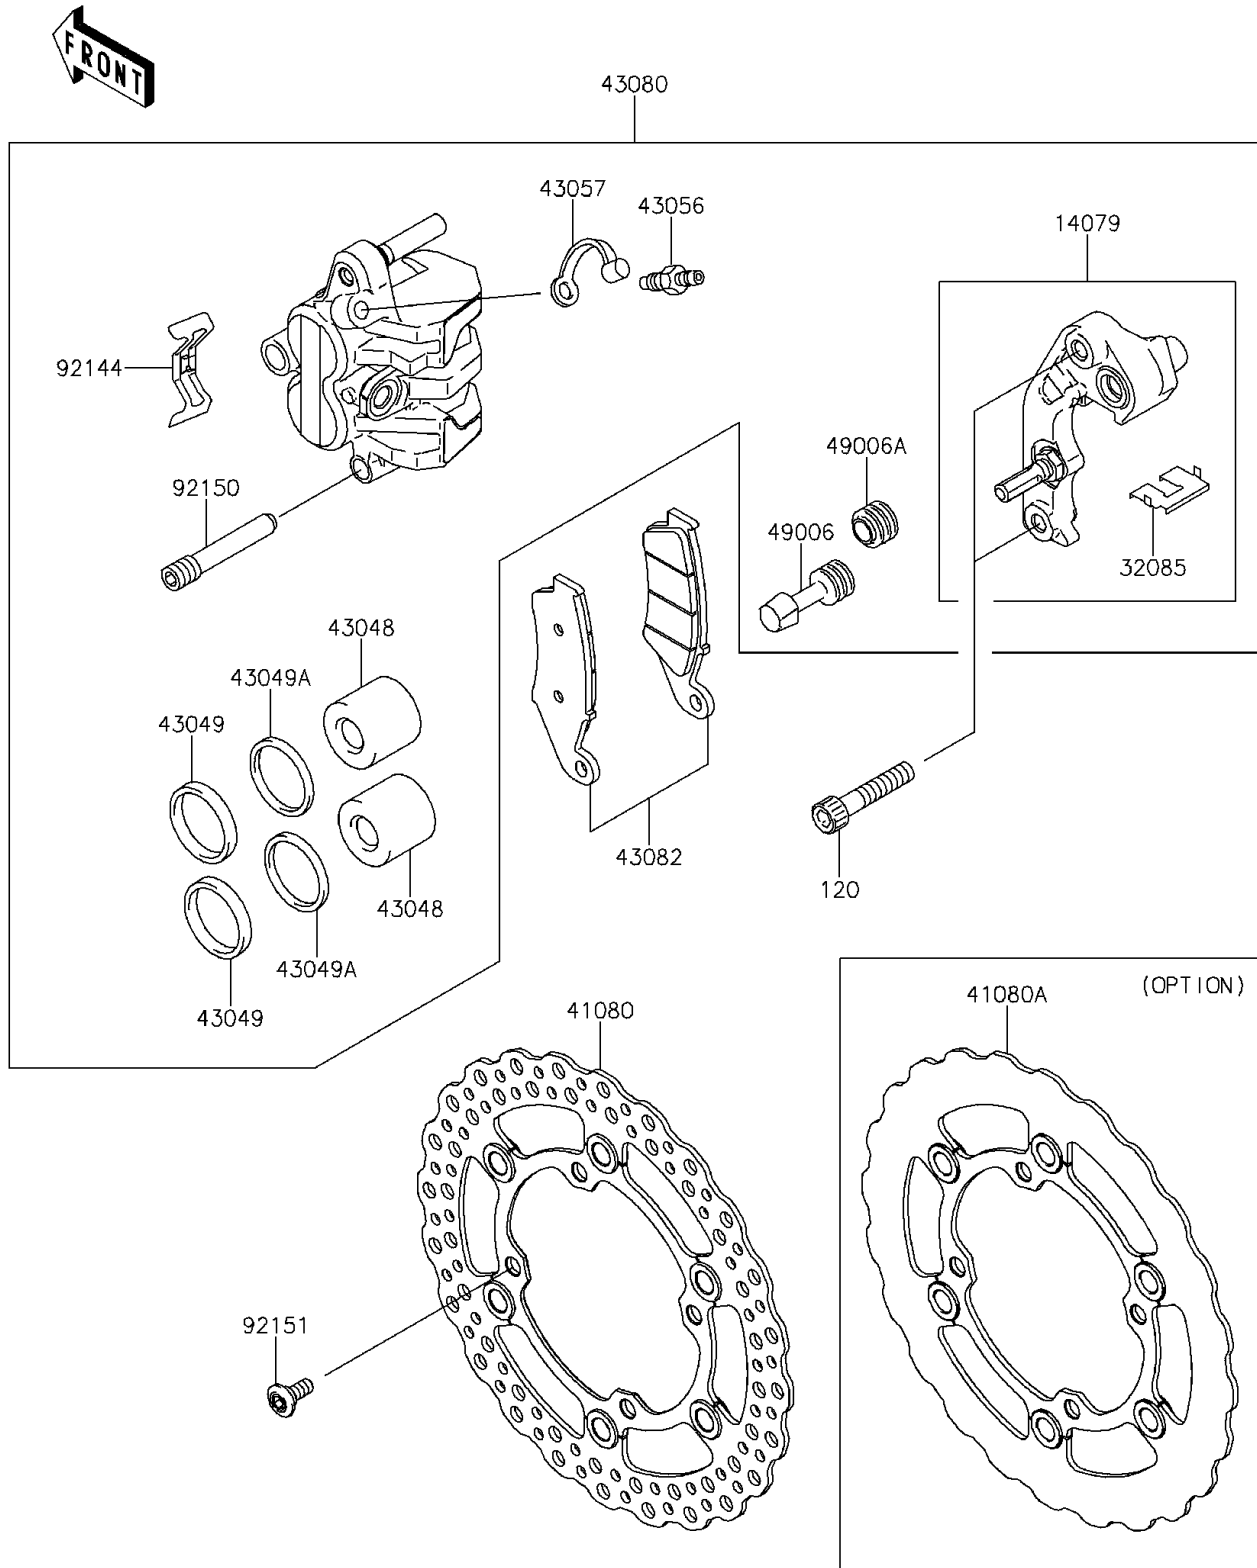

2013 KLX450R (Australian)

PARTS DIAGRAM

Front Brake

F2292

2013 KLX450R (Australian)

PARTS LIST

Front Brake

ITEM NAME

PART NUMBER

QUANTITY
