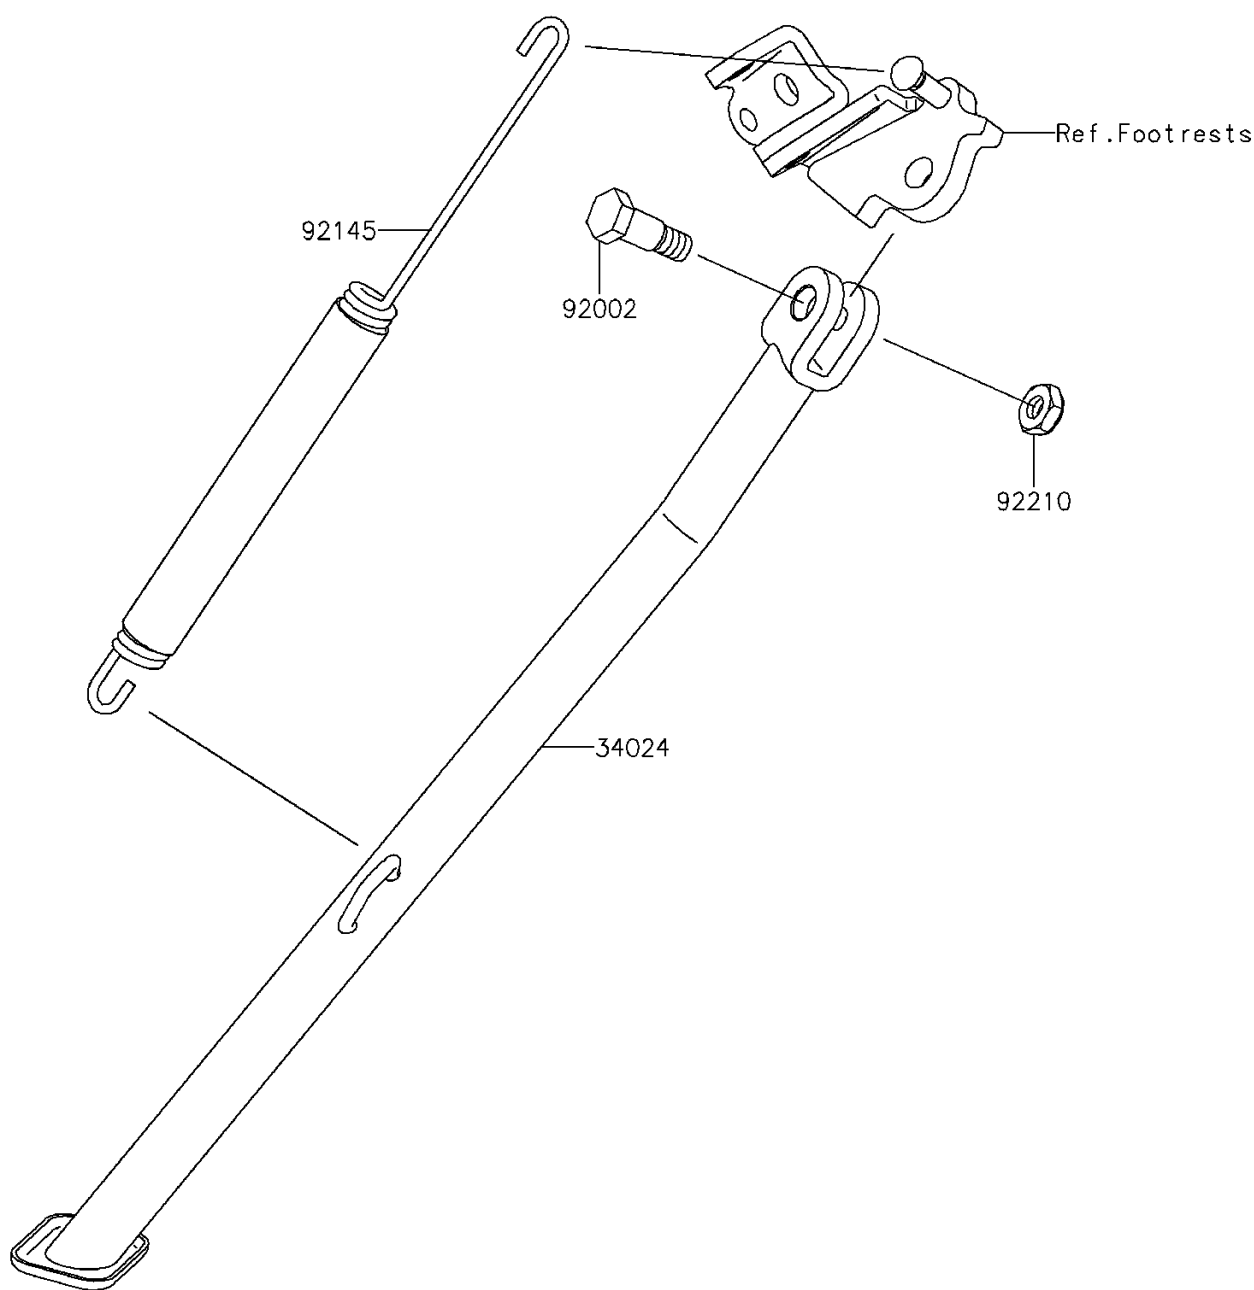

2014 KLX450R (Australian)

PARTS DIAGRAM

Stand(s)

F2190

2014 KLX450R (Australian)

PARTS LIST

Stand(s)

ITEM NAME

PART NUMBER

QUANTITY
