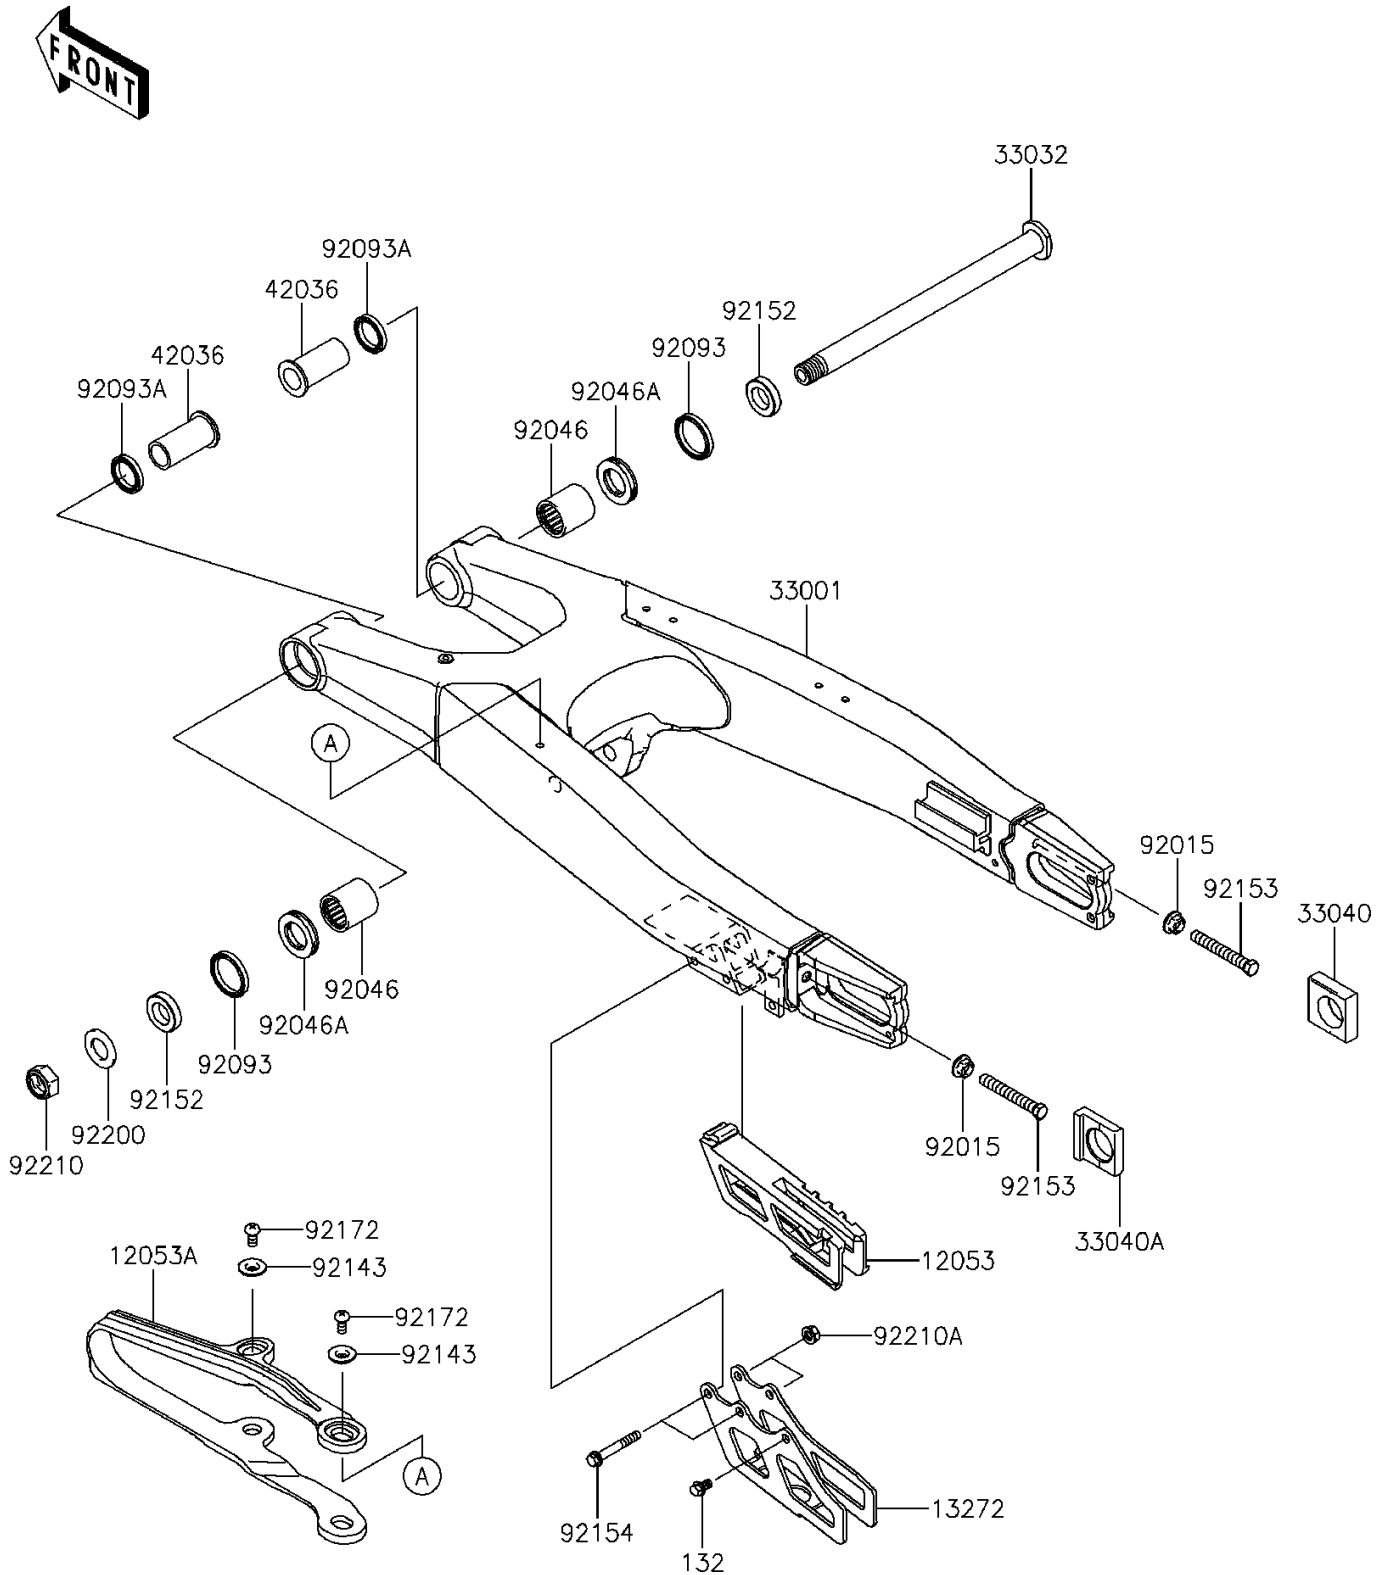

2014 KLX450R (Australian)

PARTS DIAGRAM

Swingarm

F2141

2014 KLX450R (Australian)

PARTS LIST

Swingarm

ITEM NAME

PART NUMBER

QUANTITY
