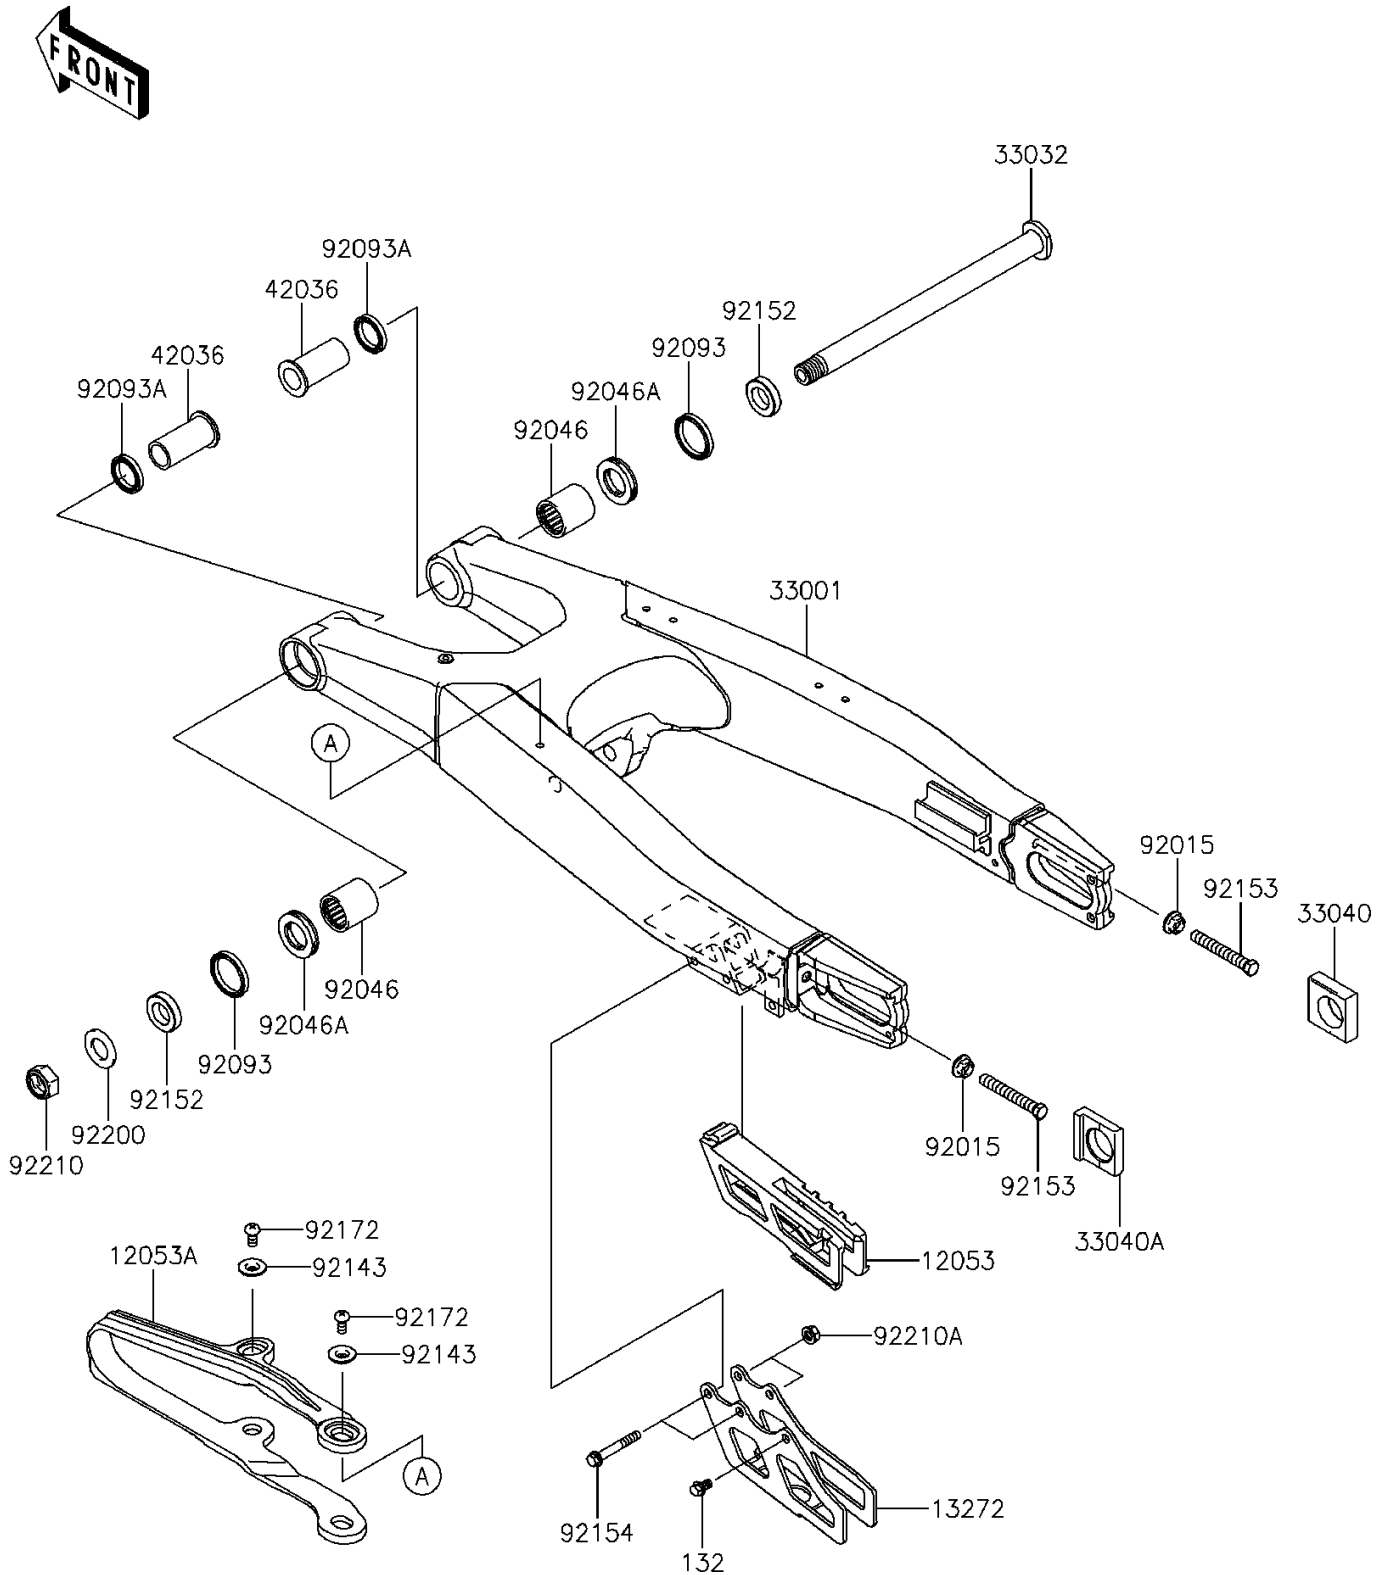

2013 KLX450R (Australian)

PARTS DIAGRAM

Swingarm

F2141

2013 KLX450R (Australian)

PARTS LIST

Swingarm

ITEM NAME

PART NUMBER

QUANTITY
