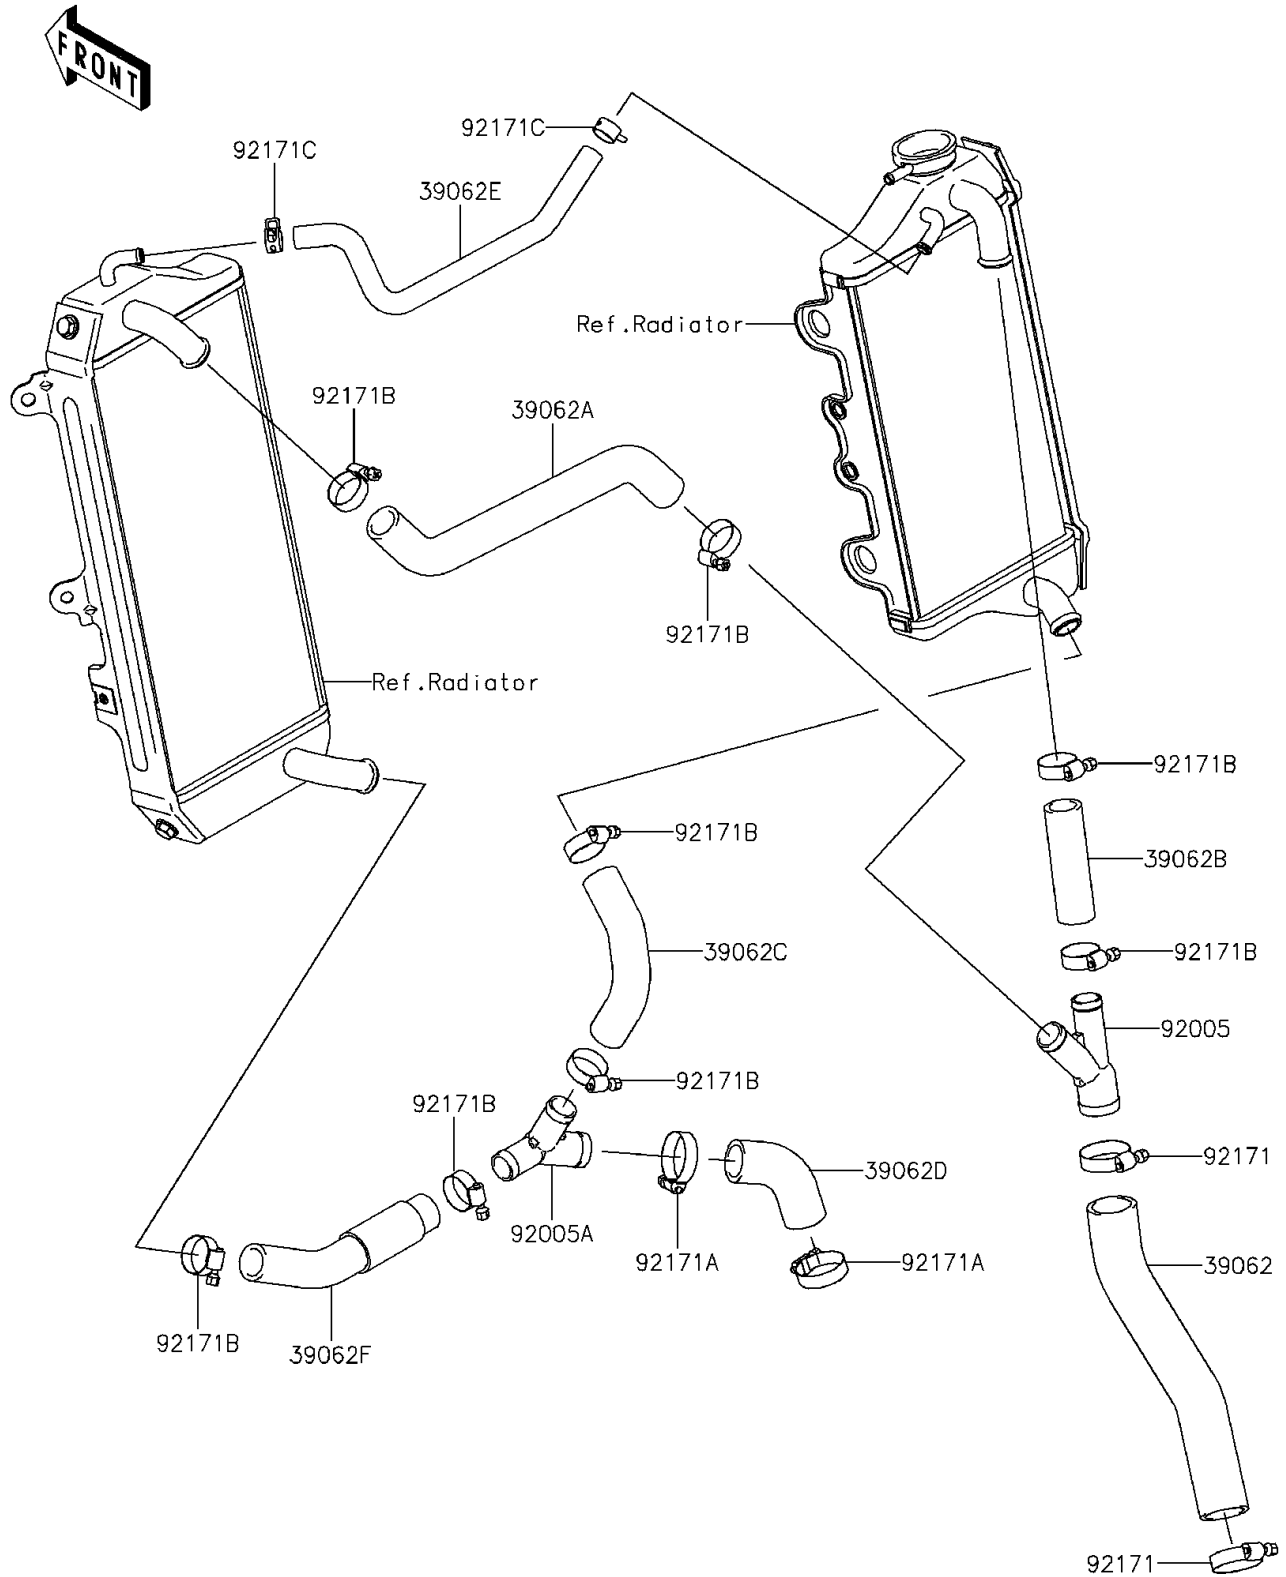

2014 KLX450R (Australian)

PARTS DIAGRAM

Water Pipe

E3037

2014 KLX450R (Australian)

PARTS LIST

Water Pipe

ITEM NAME

PART NUMBER

QUANTITY
