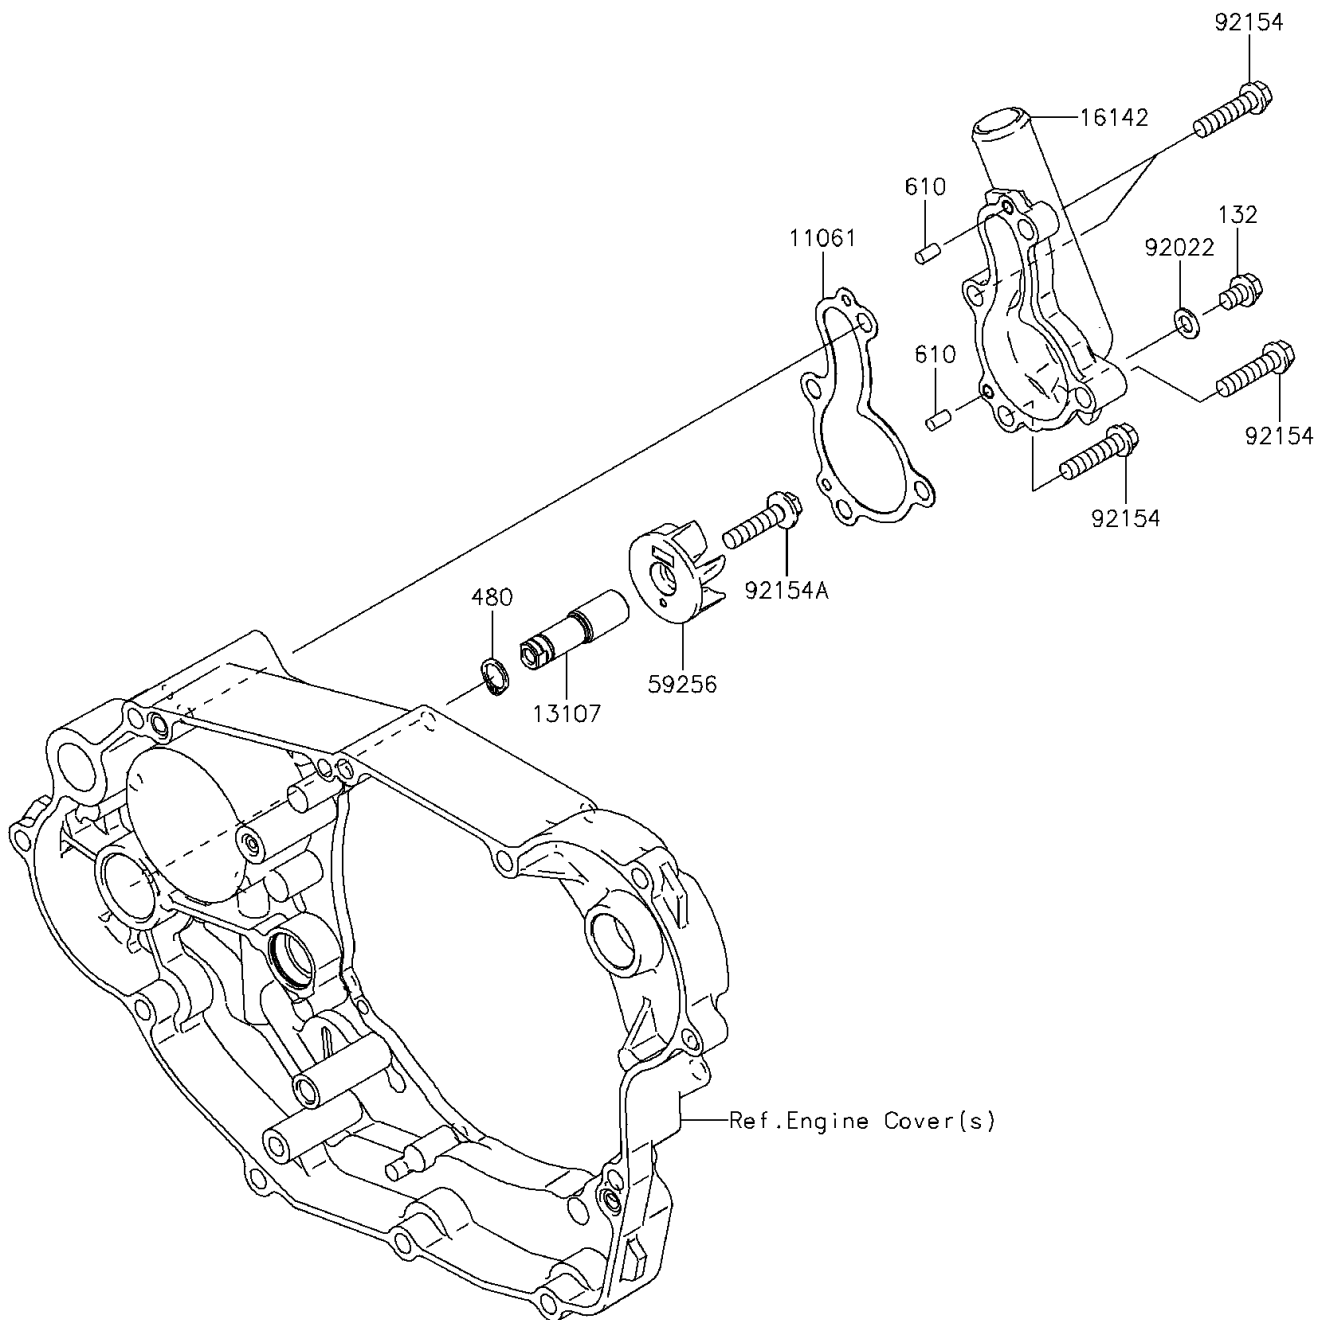

2013 KLX450R (Australian)

PARTS DIAGRAM

Water Pump

E3031

2013 KLX450R (Australian)

PARTS LIST

Water Pump

ITEM NAME

PART NUMBER

QUANTITY
