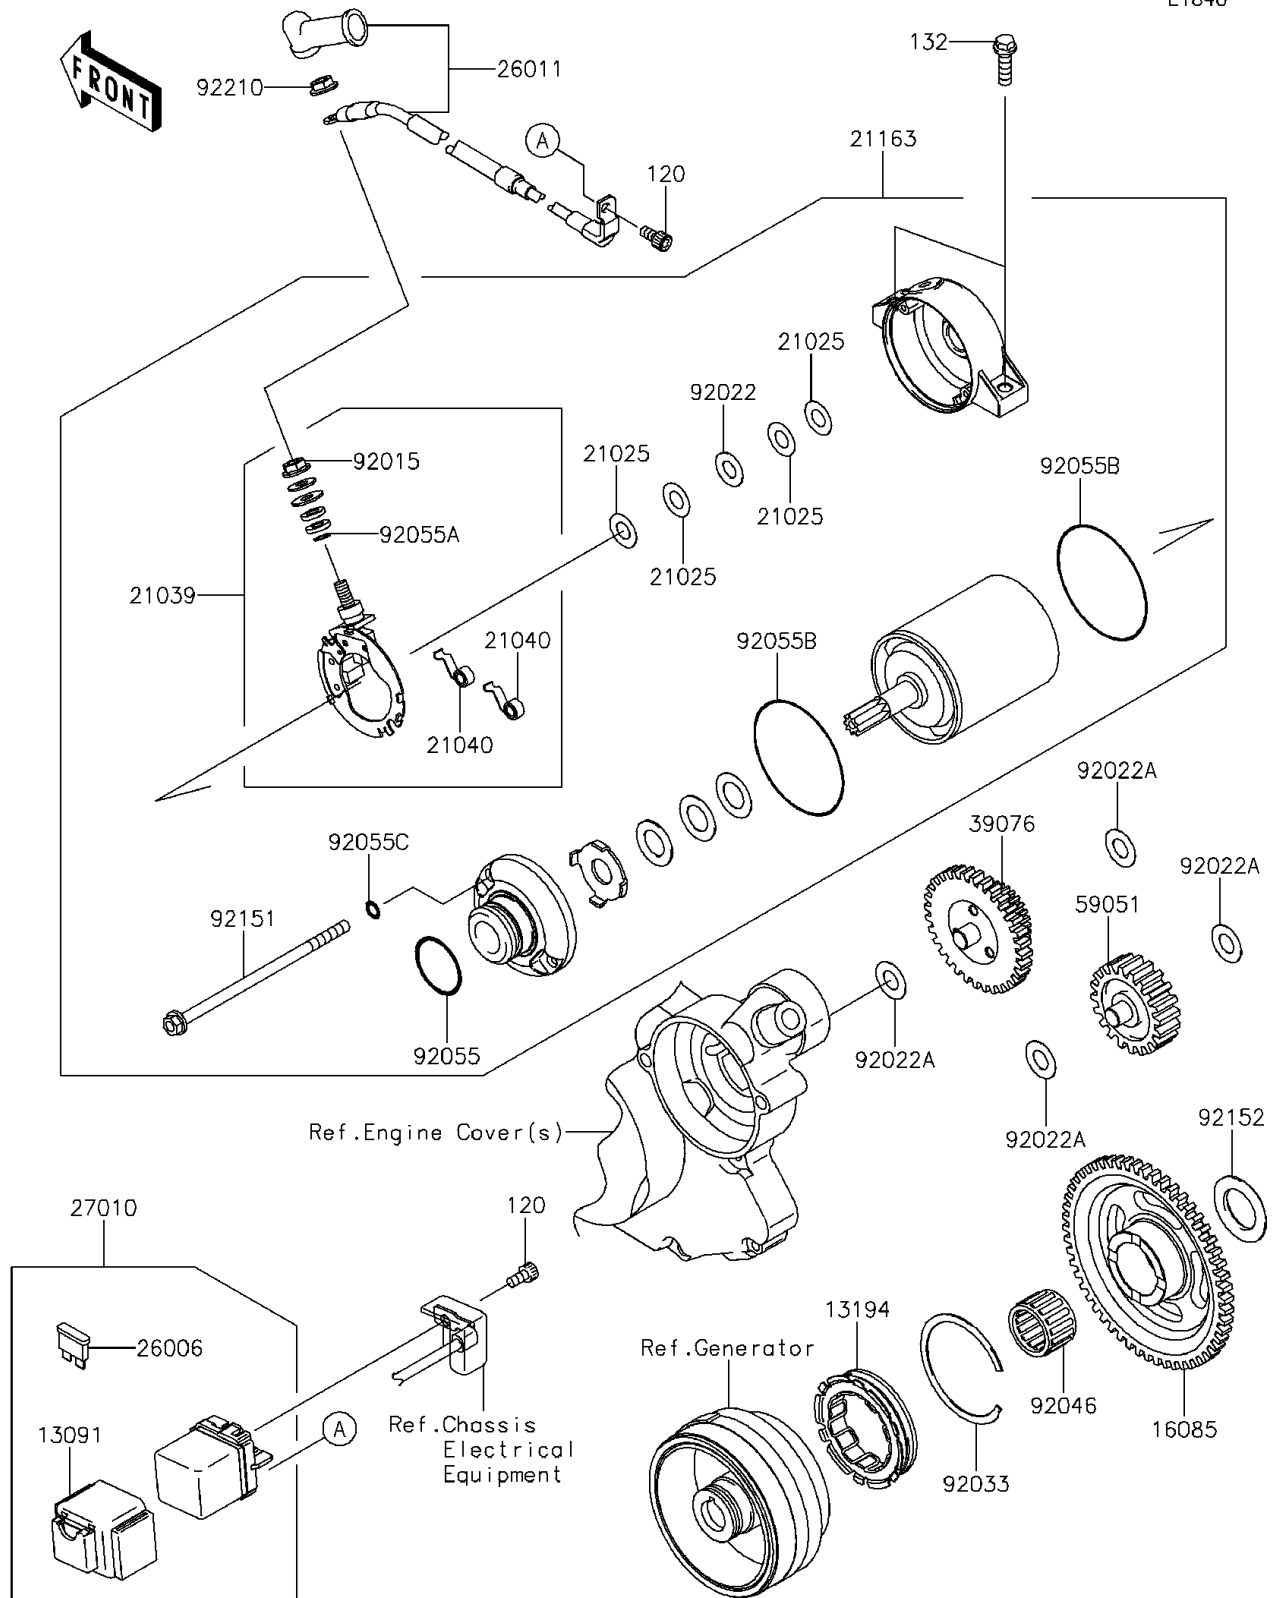

2013 KLX450R (Australian)

PARTS DIAGRAM

Starter Motor

E1840

2013 KLX450R (Australian)

PARTS LIST

Starter Motor

ITEM NAME

PART NUMBER

QUANTITY
