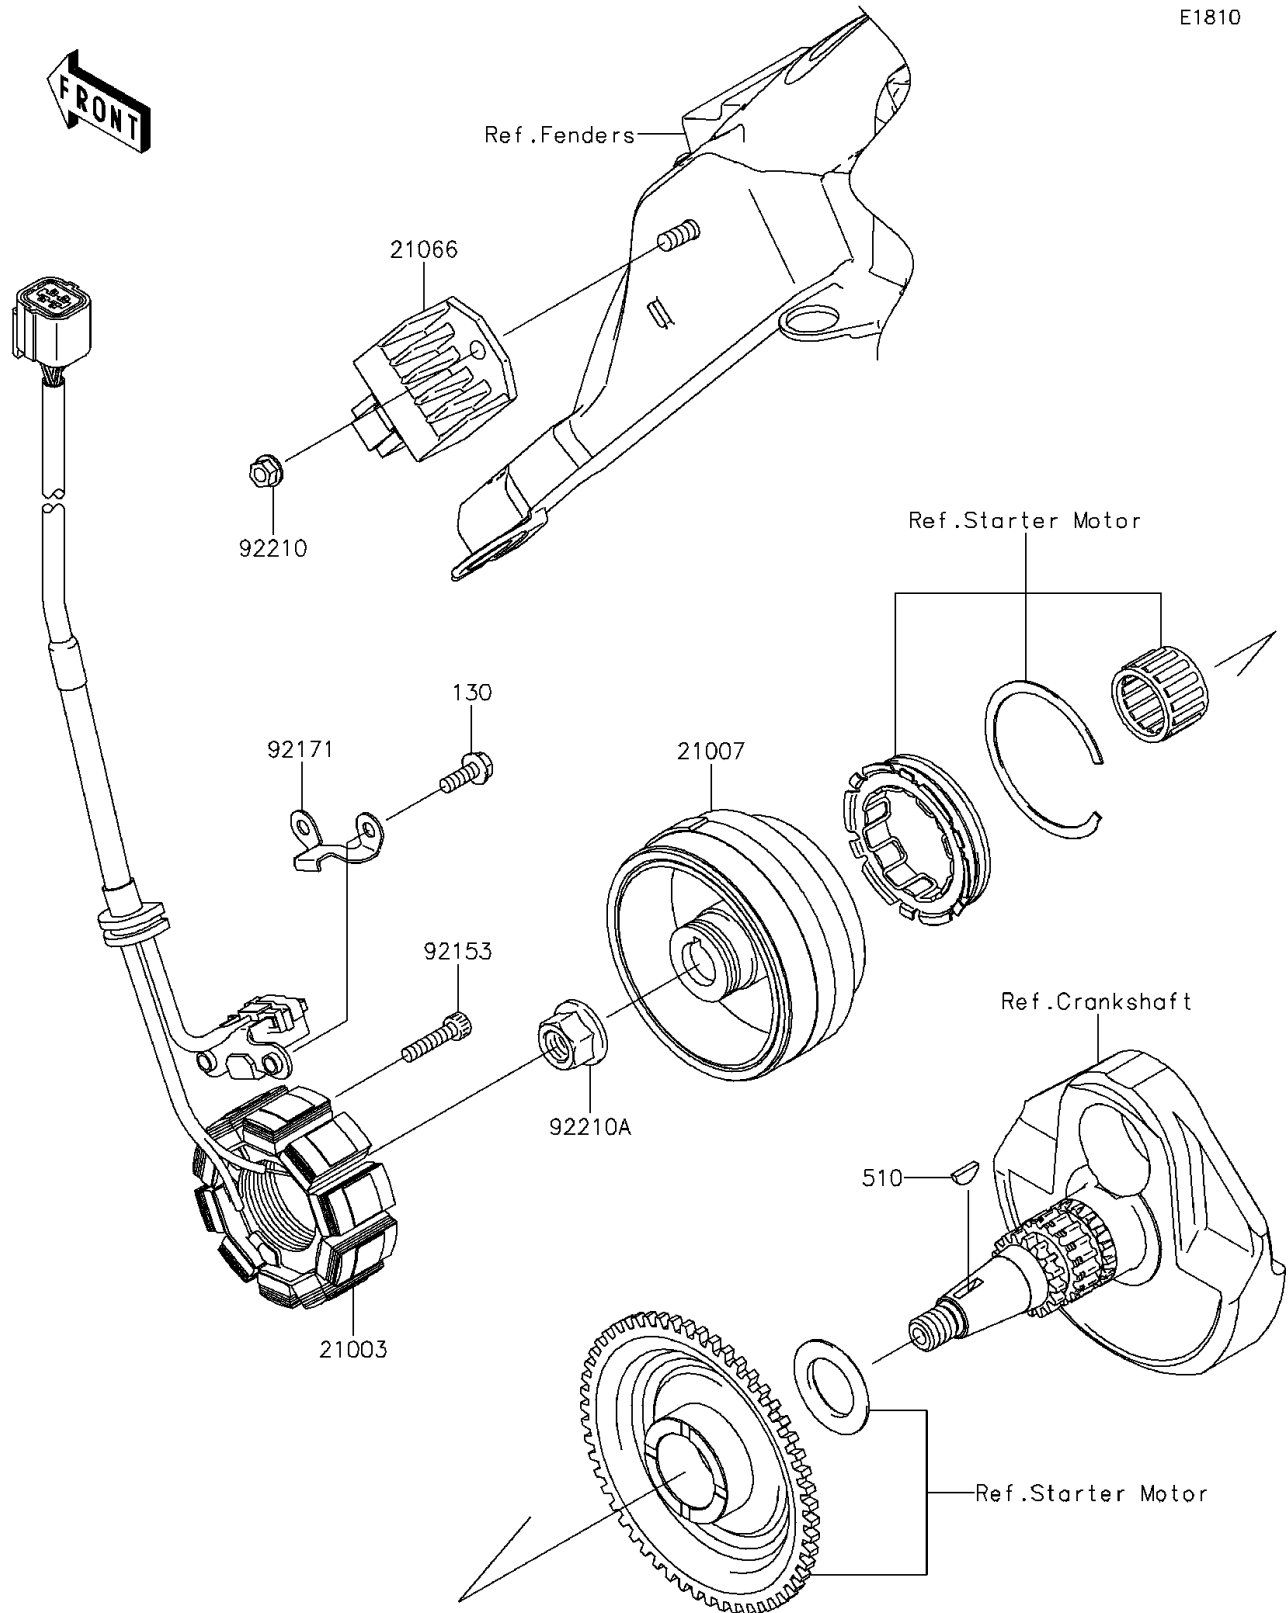

2013 KLX450R (Australian)

PARTS DIAGRAM

Generator

E1810

2013 KLX450R (Australian)

PARTS LIST

Generator

ITEM NAME

PART NUMBER

QUANTITY
