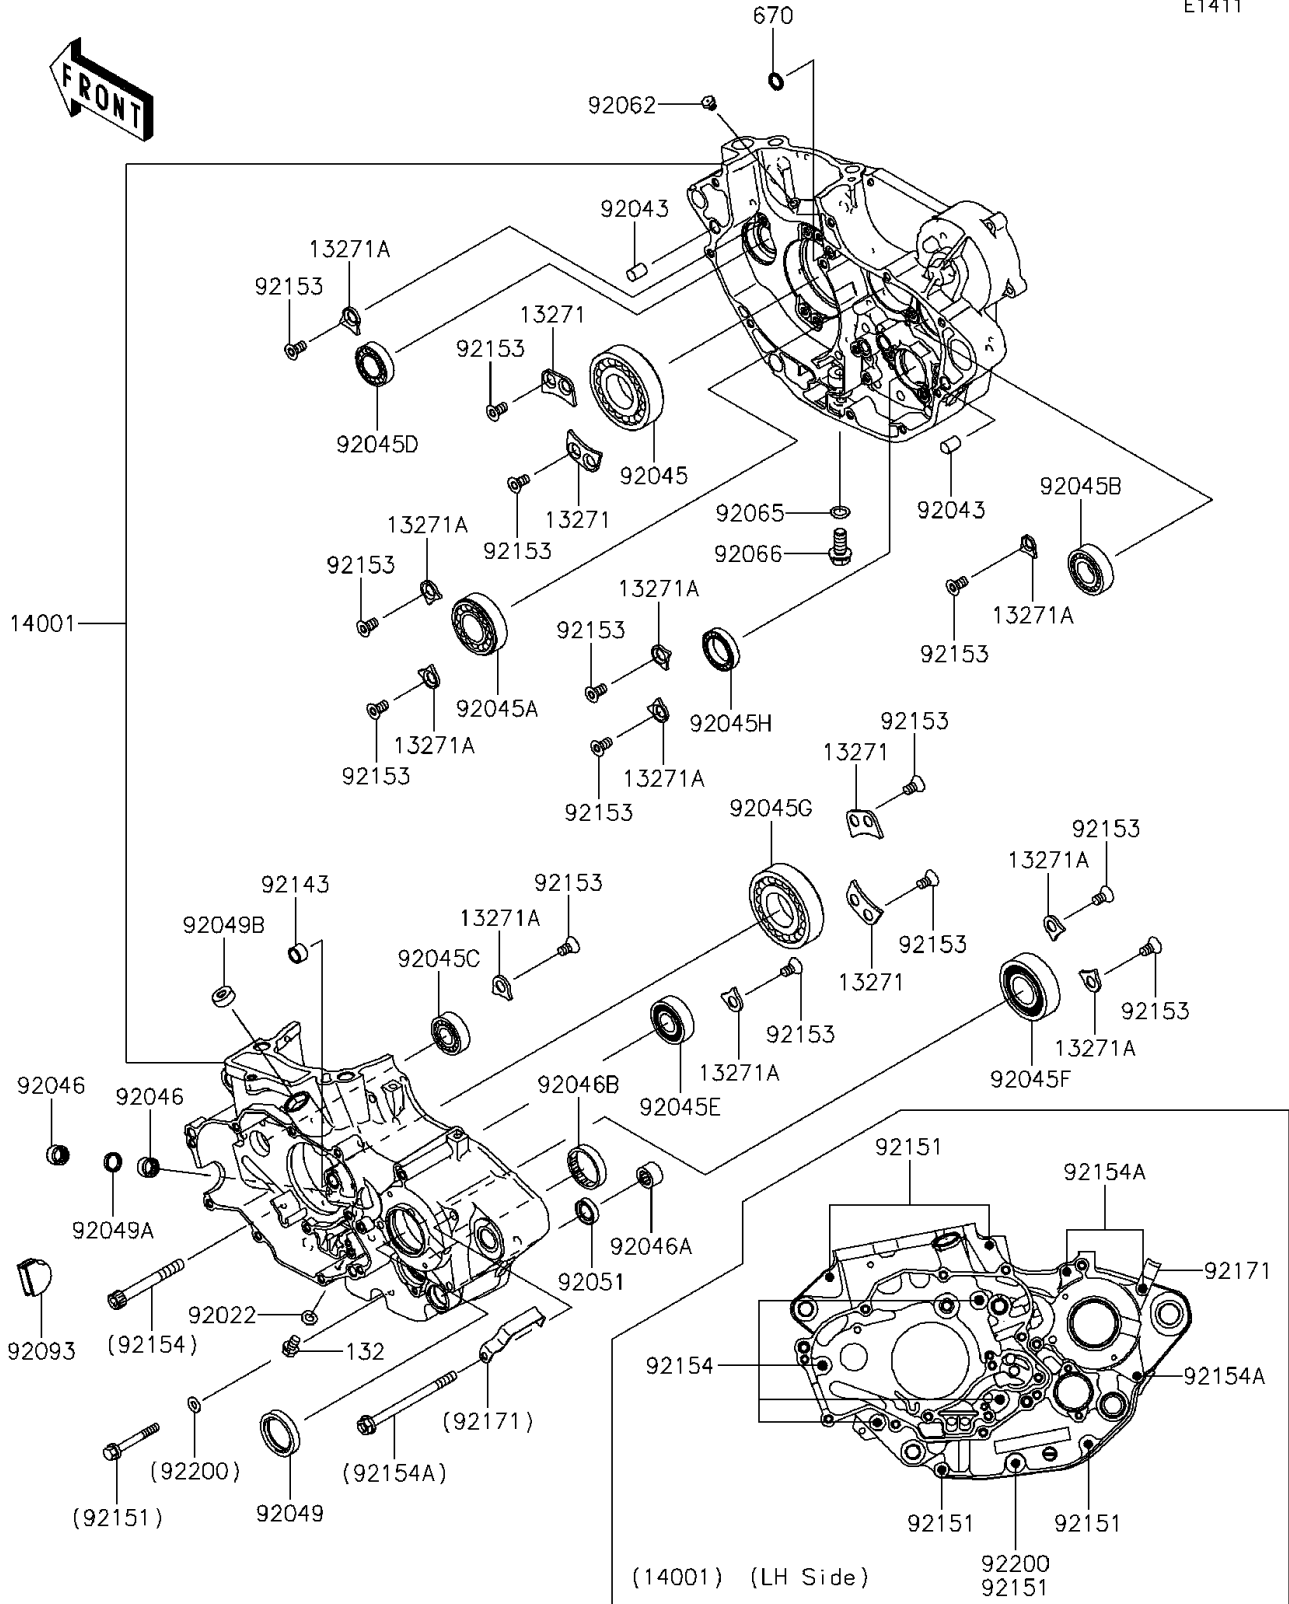

2014 KLX450R (Australian)

PARTS DIAGRAM

Crankcase

E1411

2014 KLX450R (Australian)

PARTS LIST

Crankcase

ITEM NAME

PART NUMBER

QUANTITY
