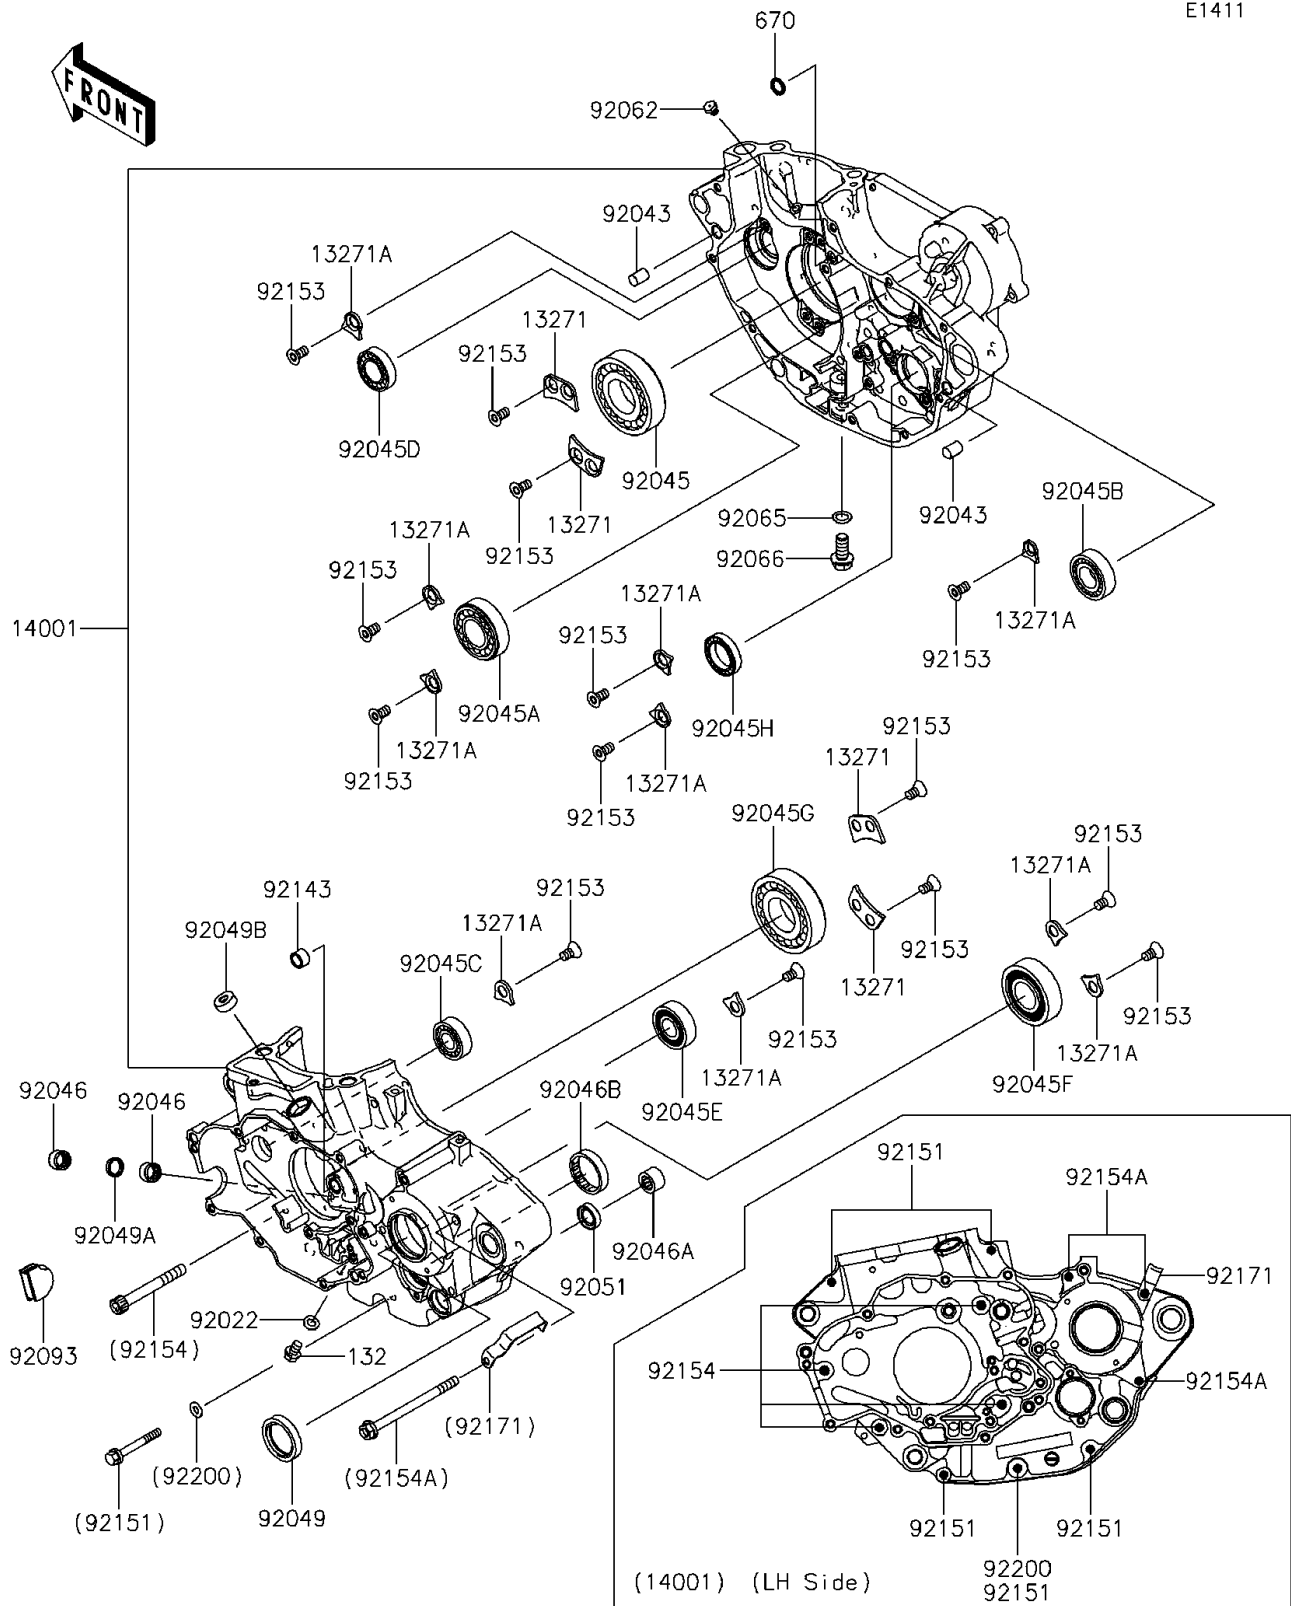

2013 KLX450R (Australian)

PARTS DIAGRAM

Crankcase

E1411

2013 KLX450R (Australian)

PARTS LIST

Crankcase

ITEM NAME

PART NUMBER

QUANTITY
