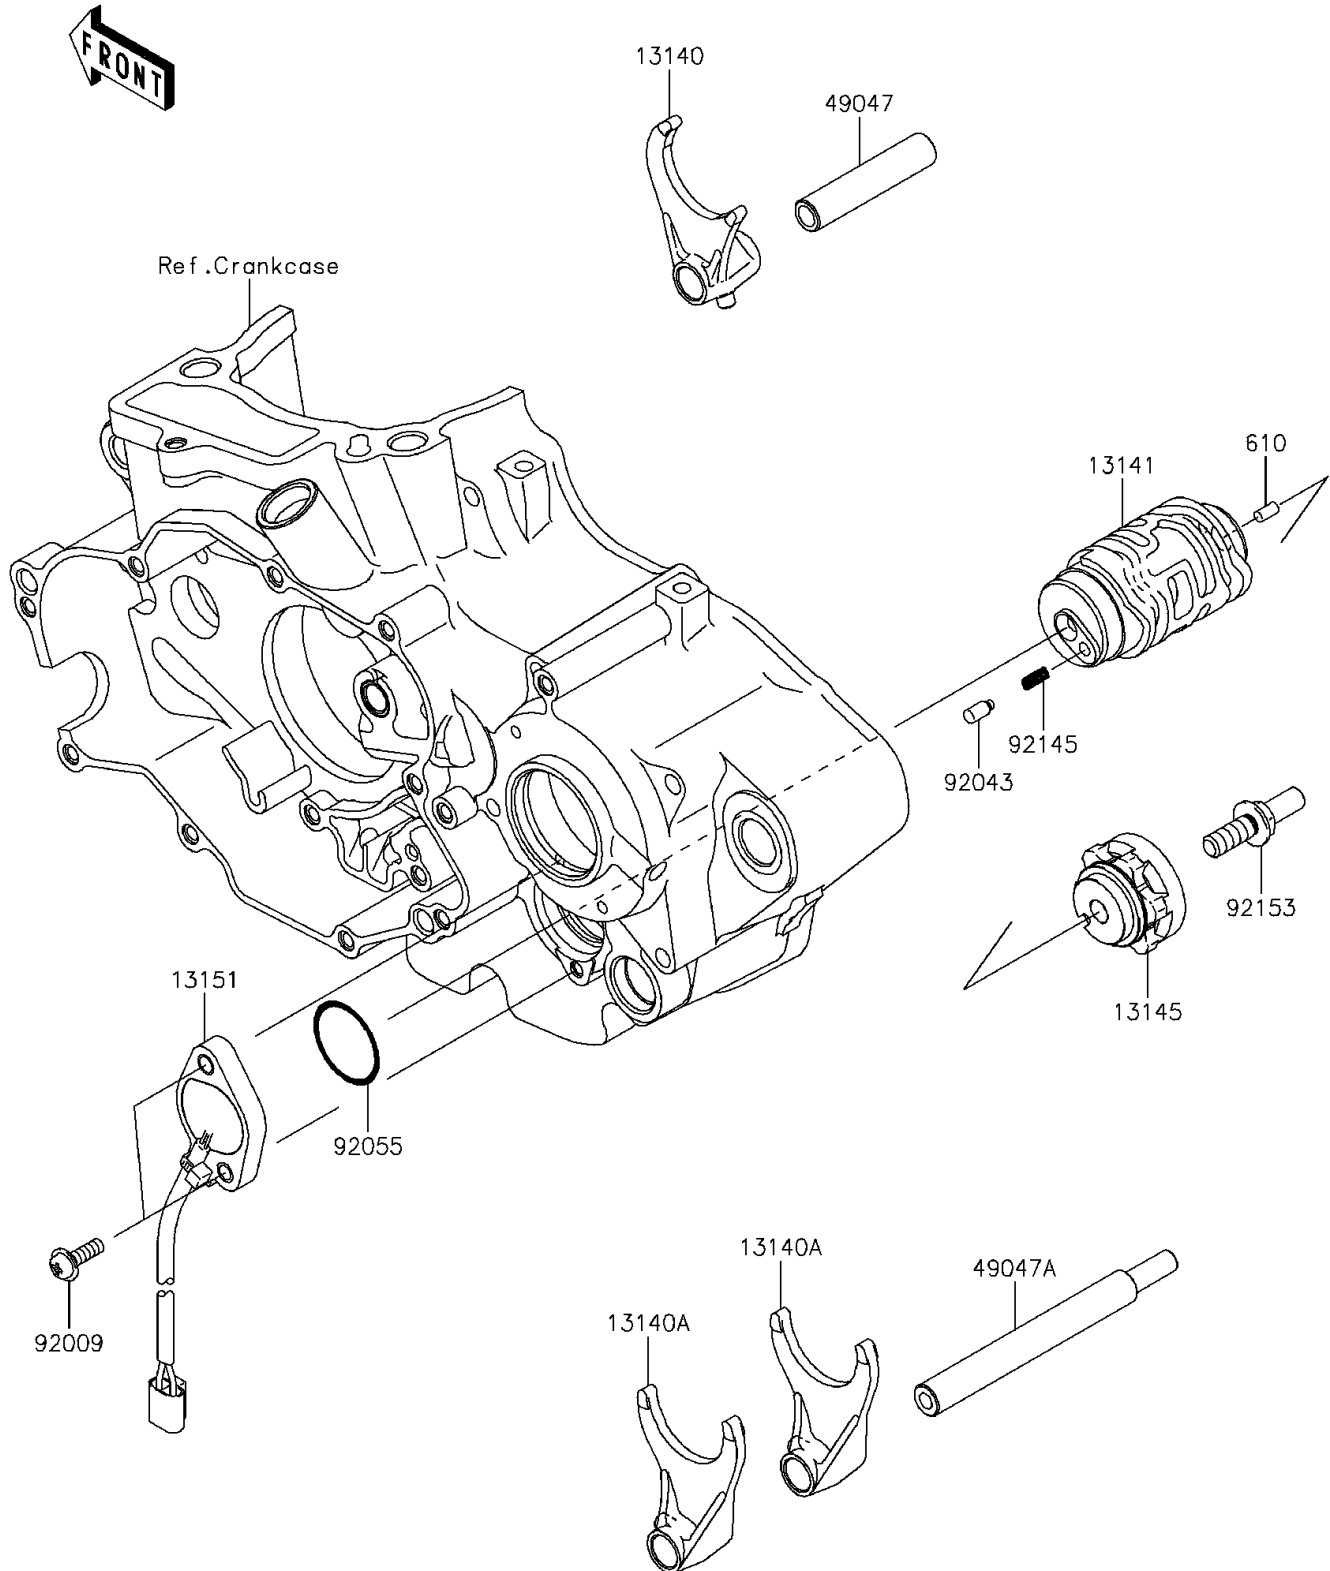

2013 KLX450R (Australian)

PARTS DIAGRAM

Gear Change Drum/Shift Fork(s)

E1362

2013 KLX450R (Australian)

PARTS LIST

Gear Change Drum/Shift Fork(s)

ITEM NAME	PART NUMBER	QUANTITY
-----------	-------------	----------
