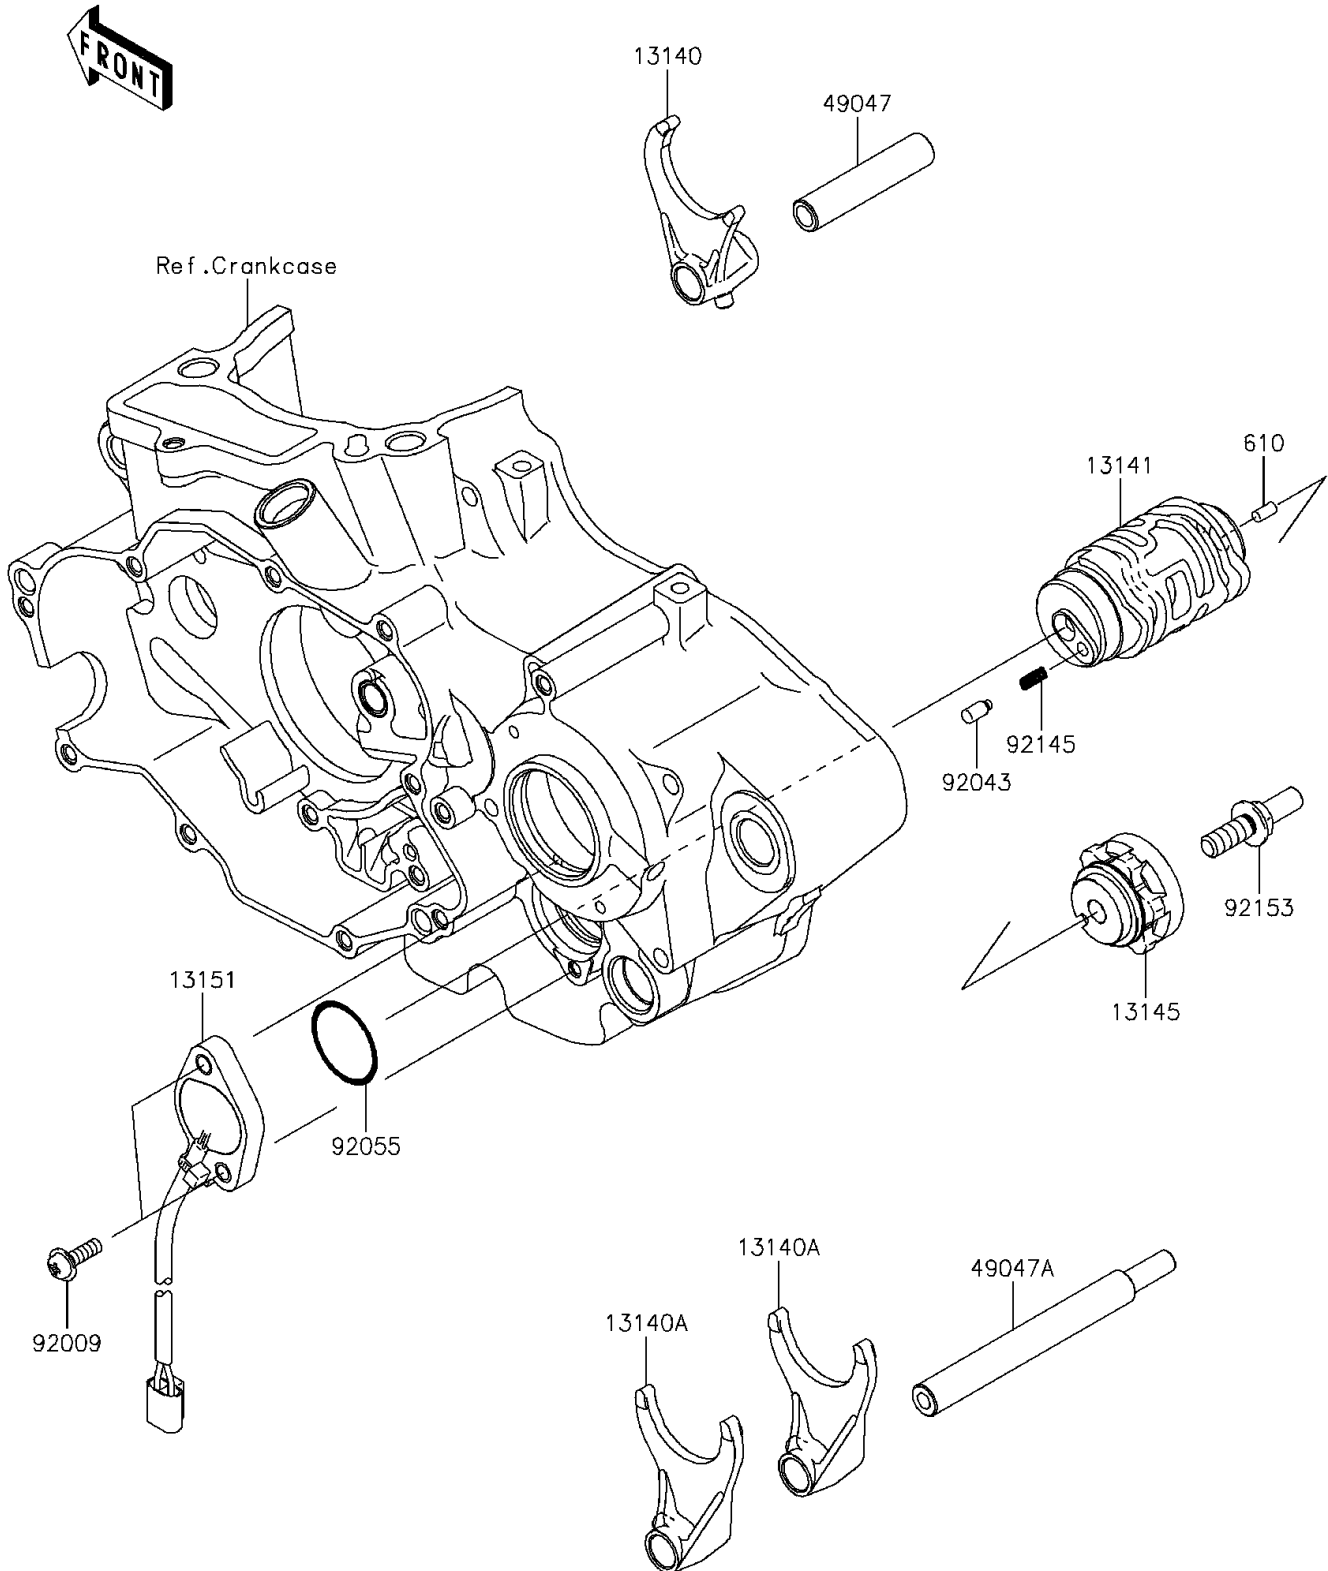

2013 KLX450R (Australian)

PARTS DIAGRAM

Gear Change Drum/Shift Fork(s)

E1362

2013 KLX450R (Australian)

PARTS LIST

Gear Change Drum/Shift Fork(s)

ITEM NAME	PART NUMBER	QUANTITY
-----------	-------------	----------
