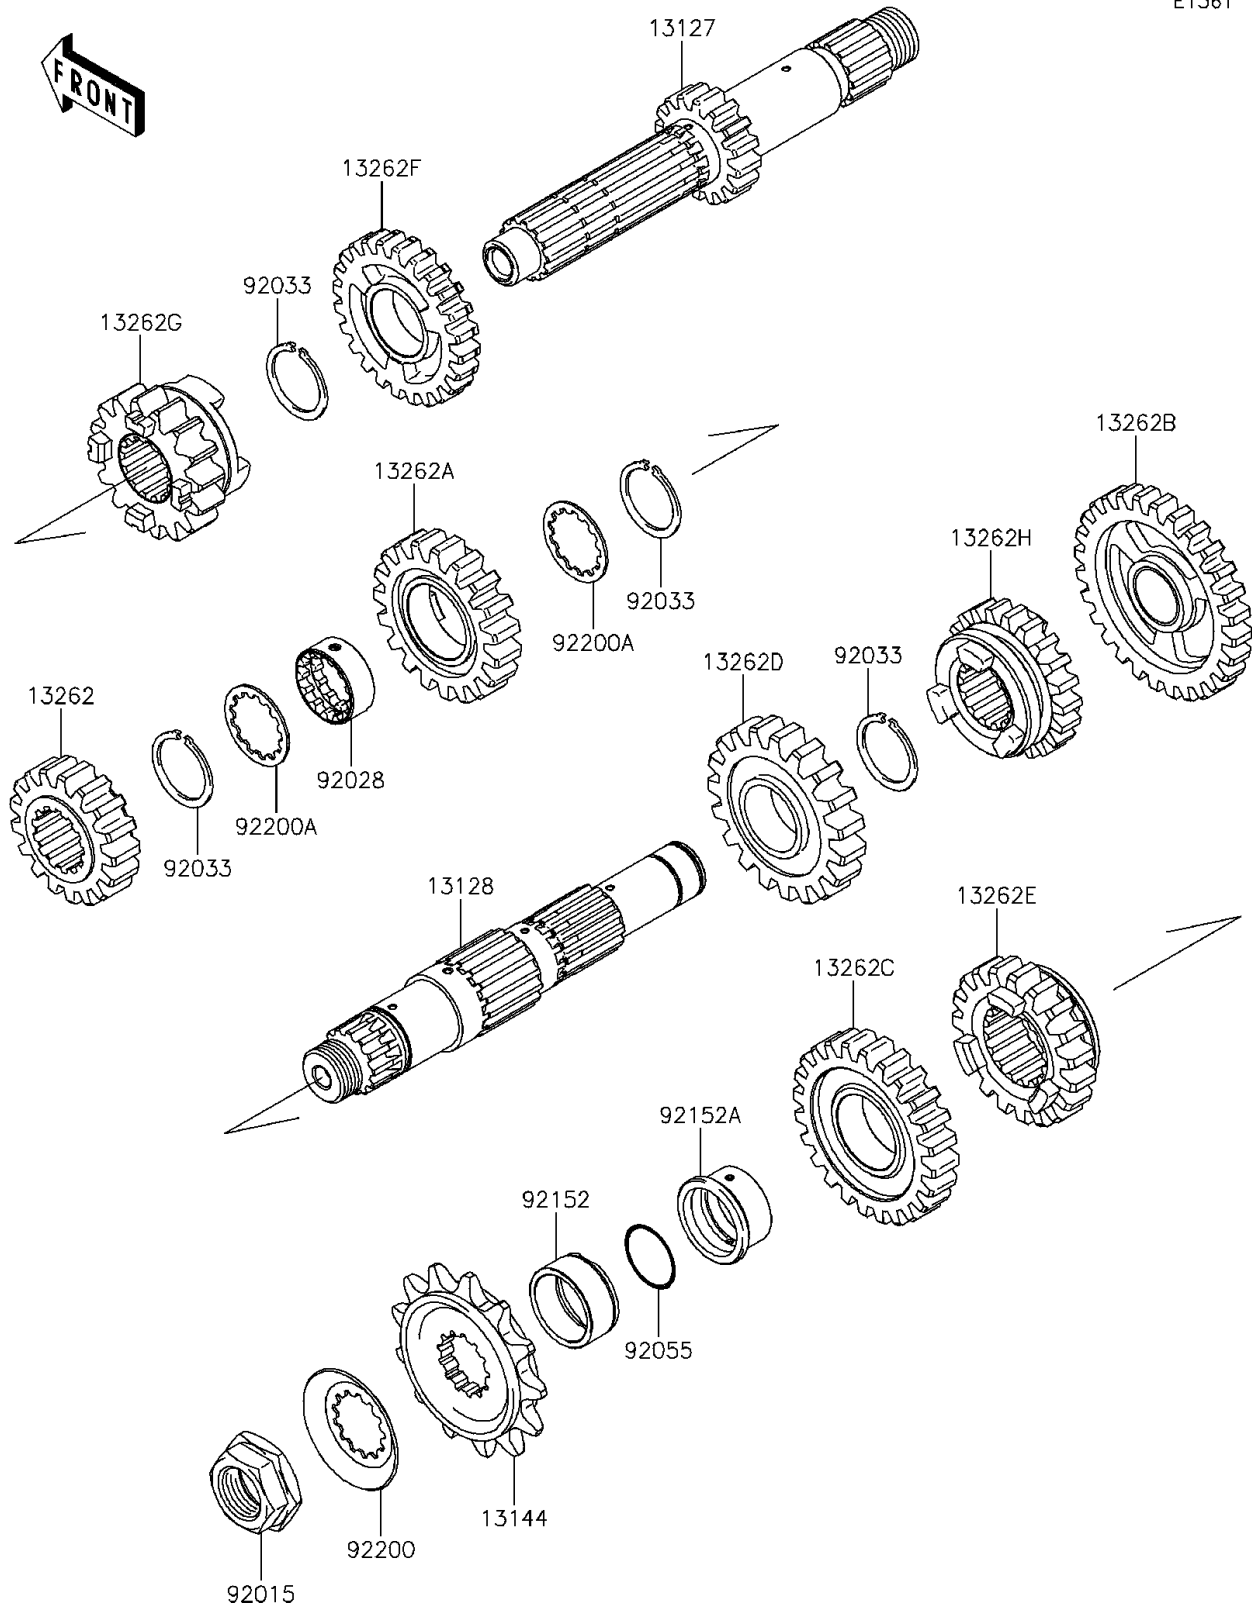

2013 KLX450R (Australian)

PARTS DIAGRAM

Transmission

E1361

2013 KLX450R (Australian)

PARTS LIST

Transmission

ITEM NAME

PART NUMBER

QUANTITY
