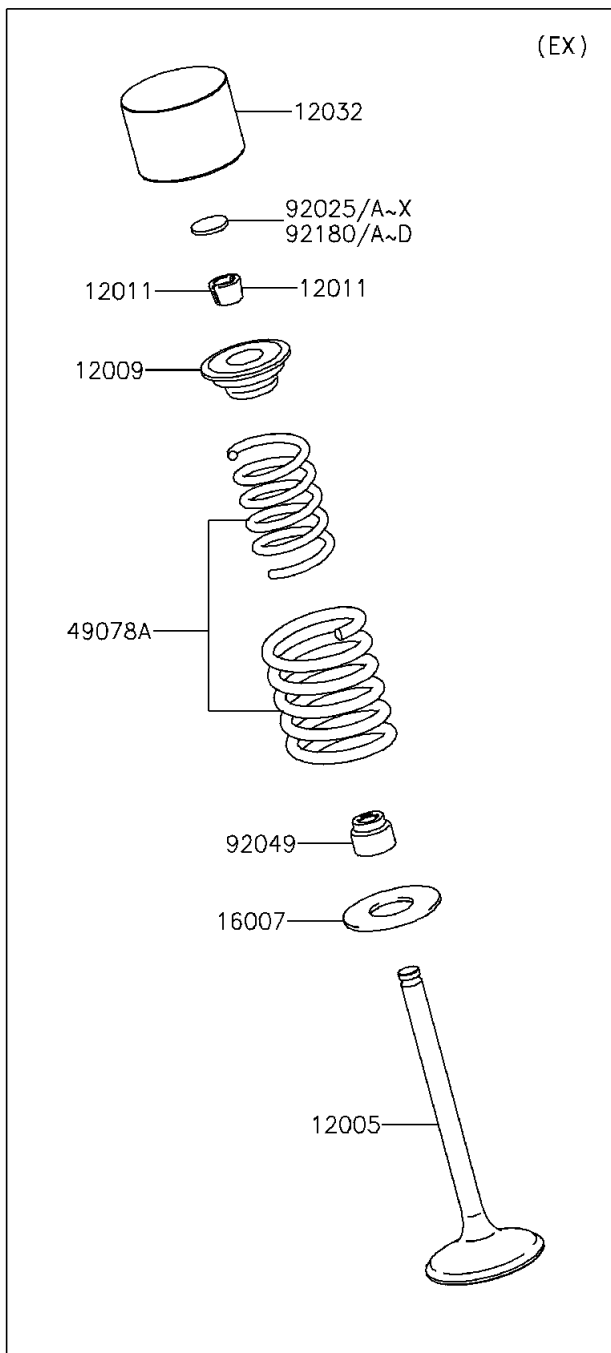

2014 KLX450R (Australian)

PARTS DIAGRAM

Valve(s)

E1210

2014 KLX450R (Australian)

PARTS LIST

Valve(s)

ITEM NAME

PART NUMBER

QUANTITY
