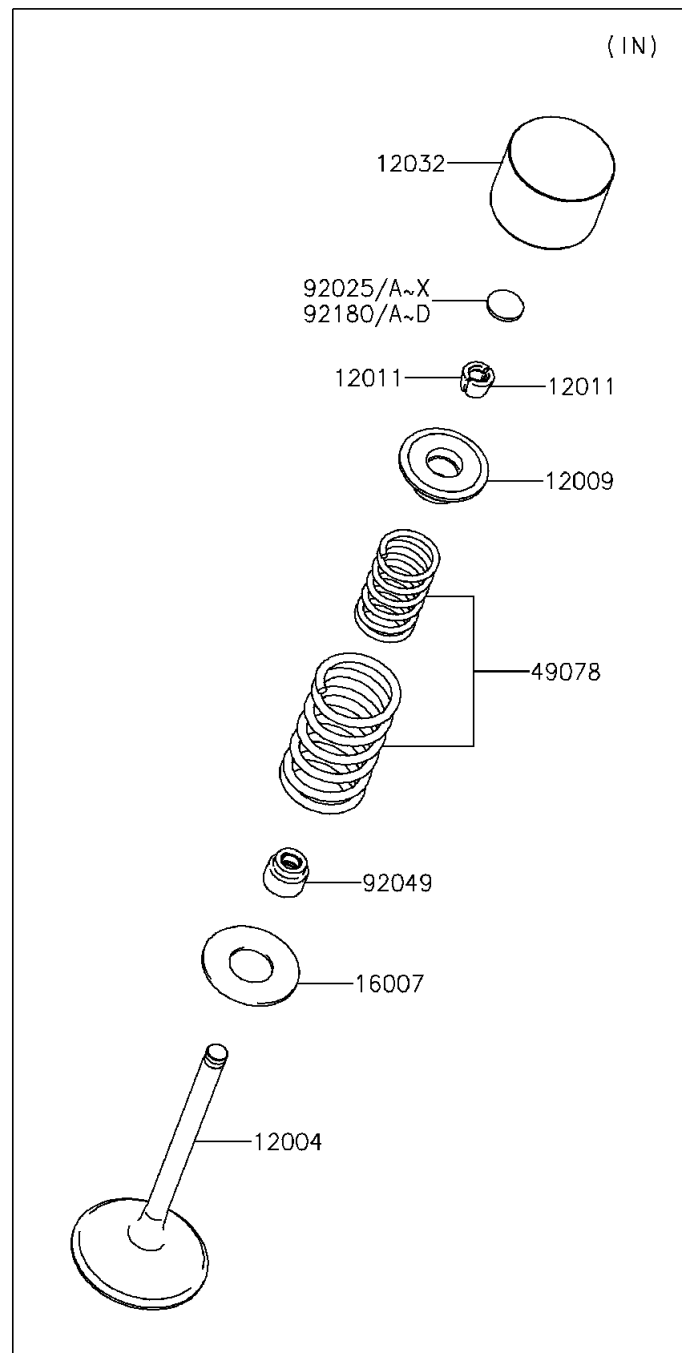

2014 KLX450R (Australian)

PARTS DIAGRAM

Valve(s)

E1210

2014 KLX450R (Australian)

PARTS LIST

Valve(s)

ITEM NAME

PART NUMBER

QUANTITY
