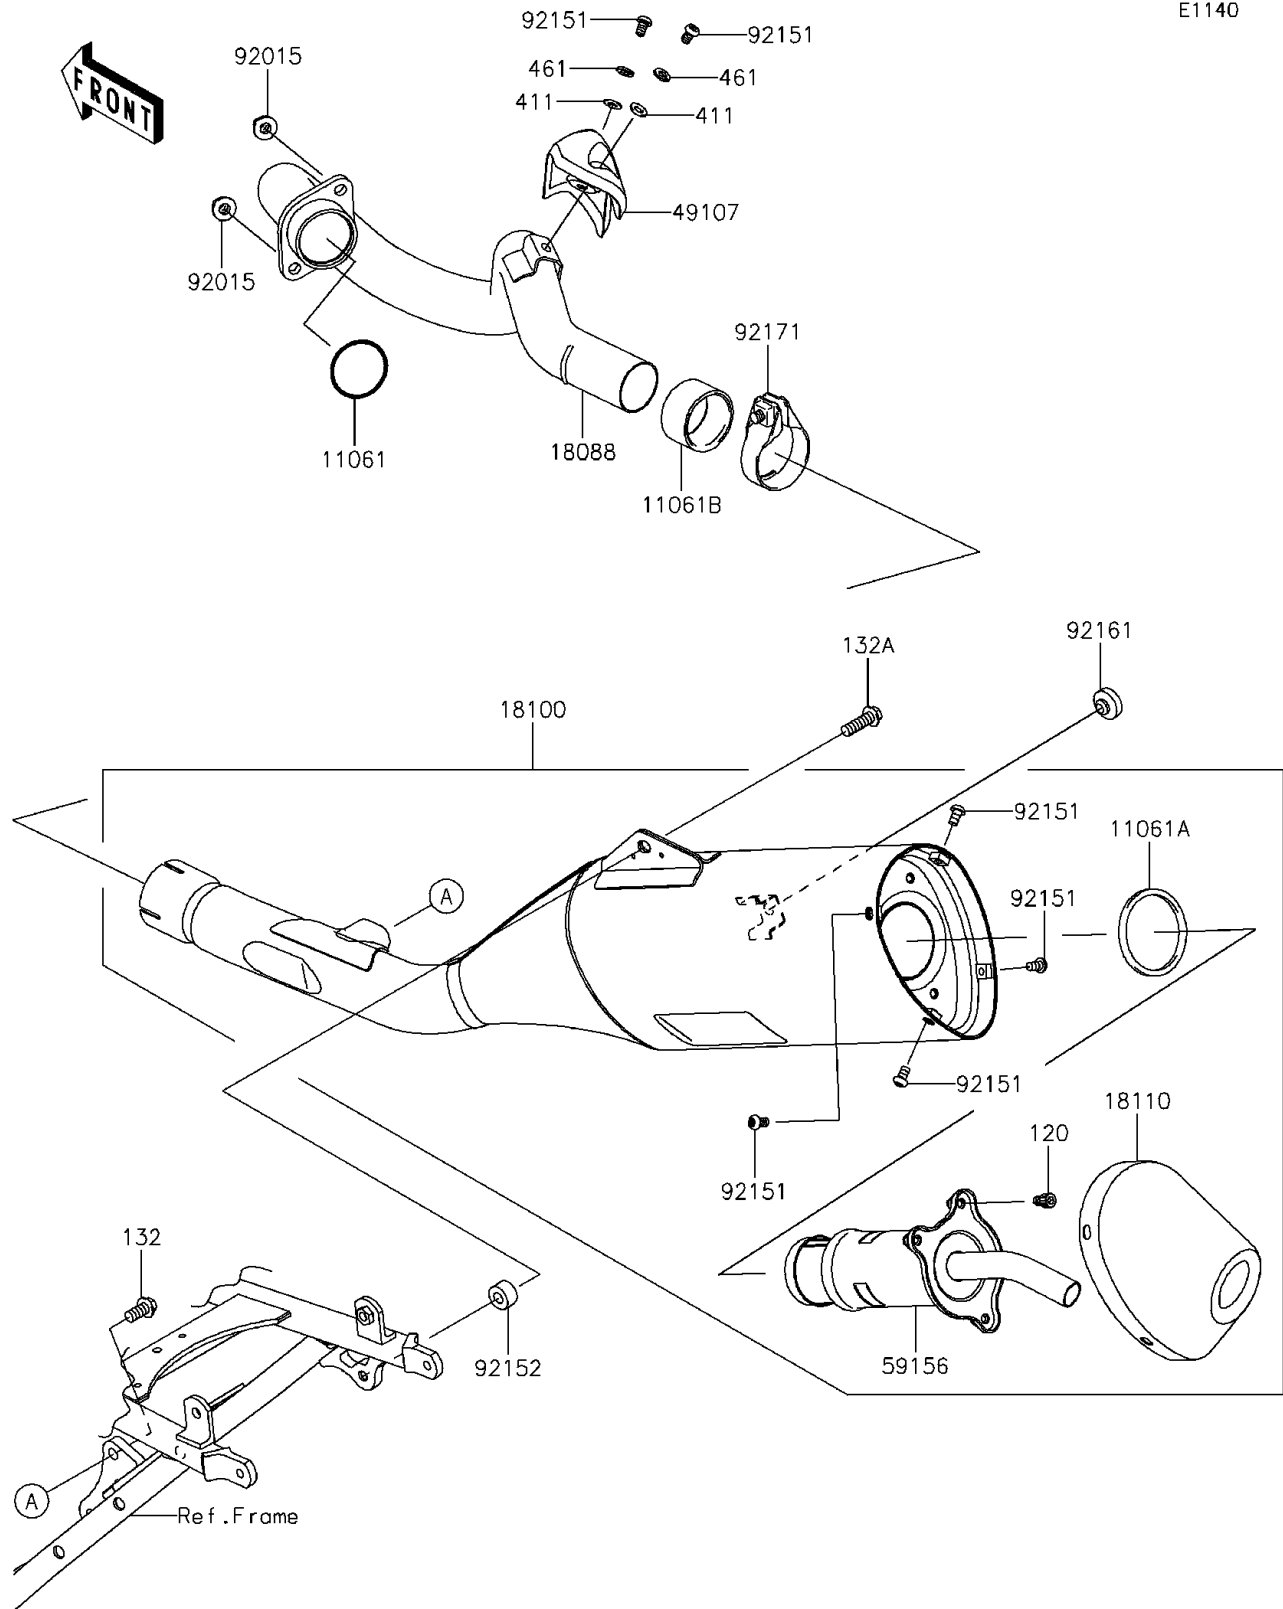

2014 KLX450R (Australian)

PARTS DIAGRAM

Muffler(s)

E1140

2014 KLX450R (Australian)

PARTS LIST

Muffler(s)

ITEM NAME

PART NUMBER

QUANTITY
