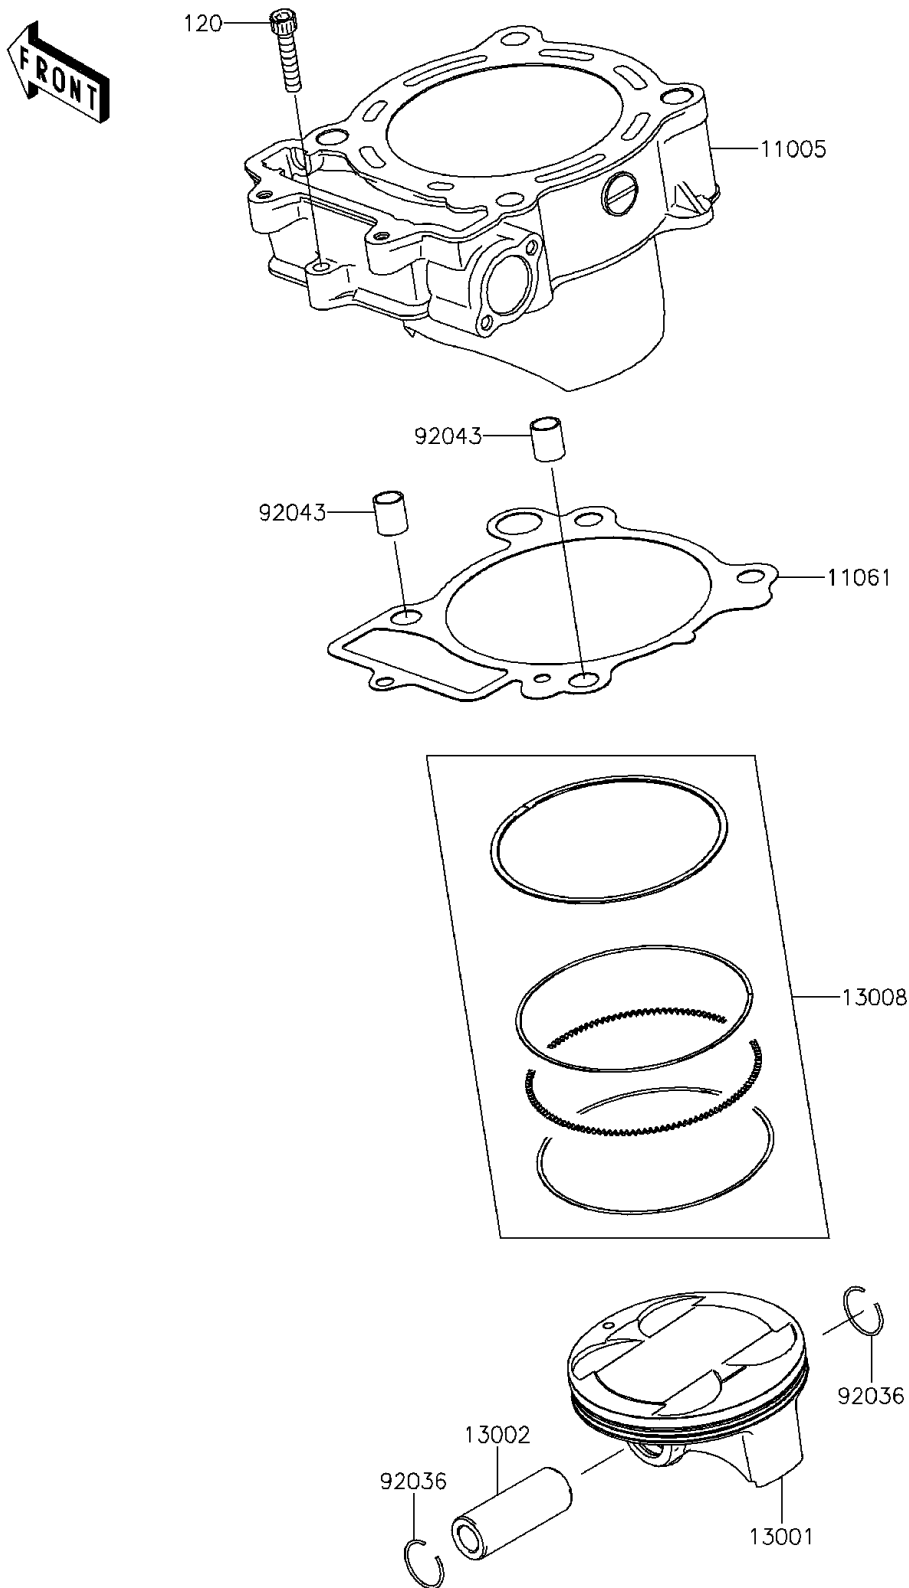

## PARTS DIAGRAM

### Cylinder/Piston(s)

E1120

## PARTS LIST

### Cylinder/Piston(s)

ITEM NAME	PART NUMBER	QUANTITY
BOLT-SOCKET,6X30 (Ref # 120)	120CC0630	1
CYLINDER-ENGINE (Ref # 11005)	11005-0088	1
GASKET,CYLINDER BASE (Ref # 11061)	11061-0160	1
PISTON-ENGINE (Ref # 13001)	13001-0073	1
PIN-PISTON (Ref # 13002)	13002-0016	1
RING-SET-PISTON (Ref # 13008)	13008-0018	1
RING-SNAP,PISTON PIN (Ref # 92036)	92036-008	2
PIN,10.1X12X14 (Ref # 92043)	92043-4009	2