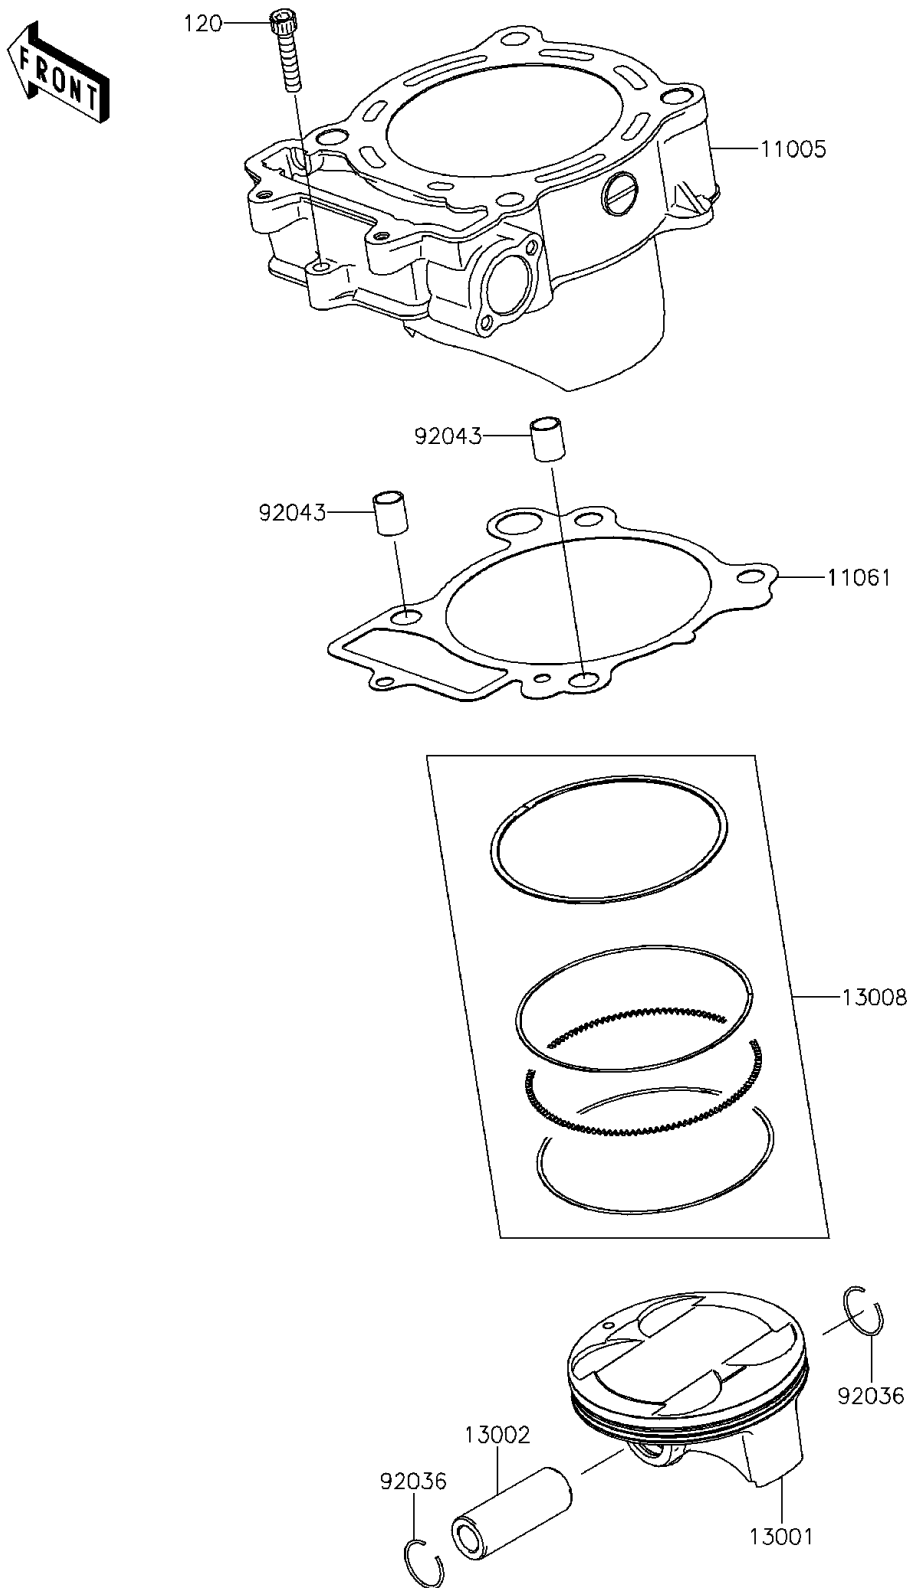

2013 KLX450R (Australian)

PARTS DIAGRAM

Cylinder/Piston(s)

E1120

2013 KLX450R (Australian)

PARTS LIST

Cylinder/Piston(s)

ITEM NAME

PART NUMBER

QUANTITY
