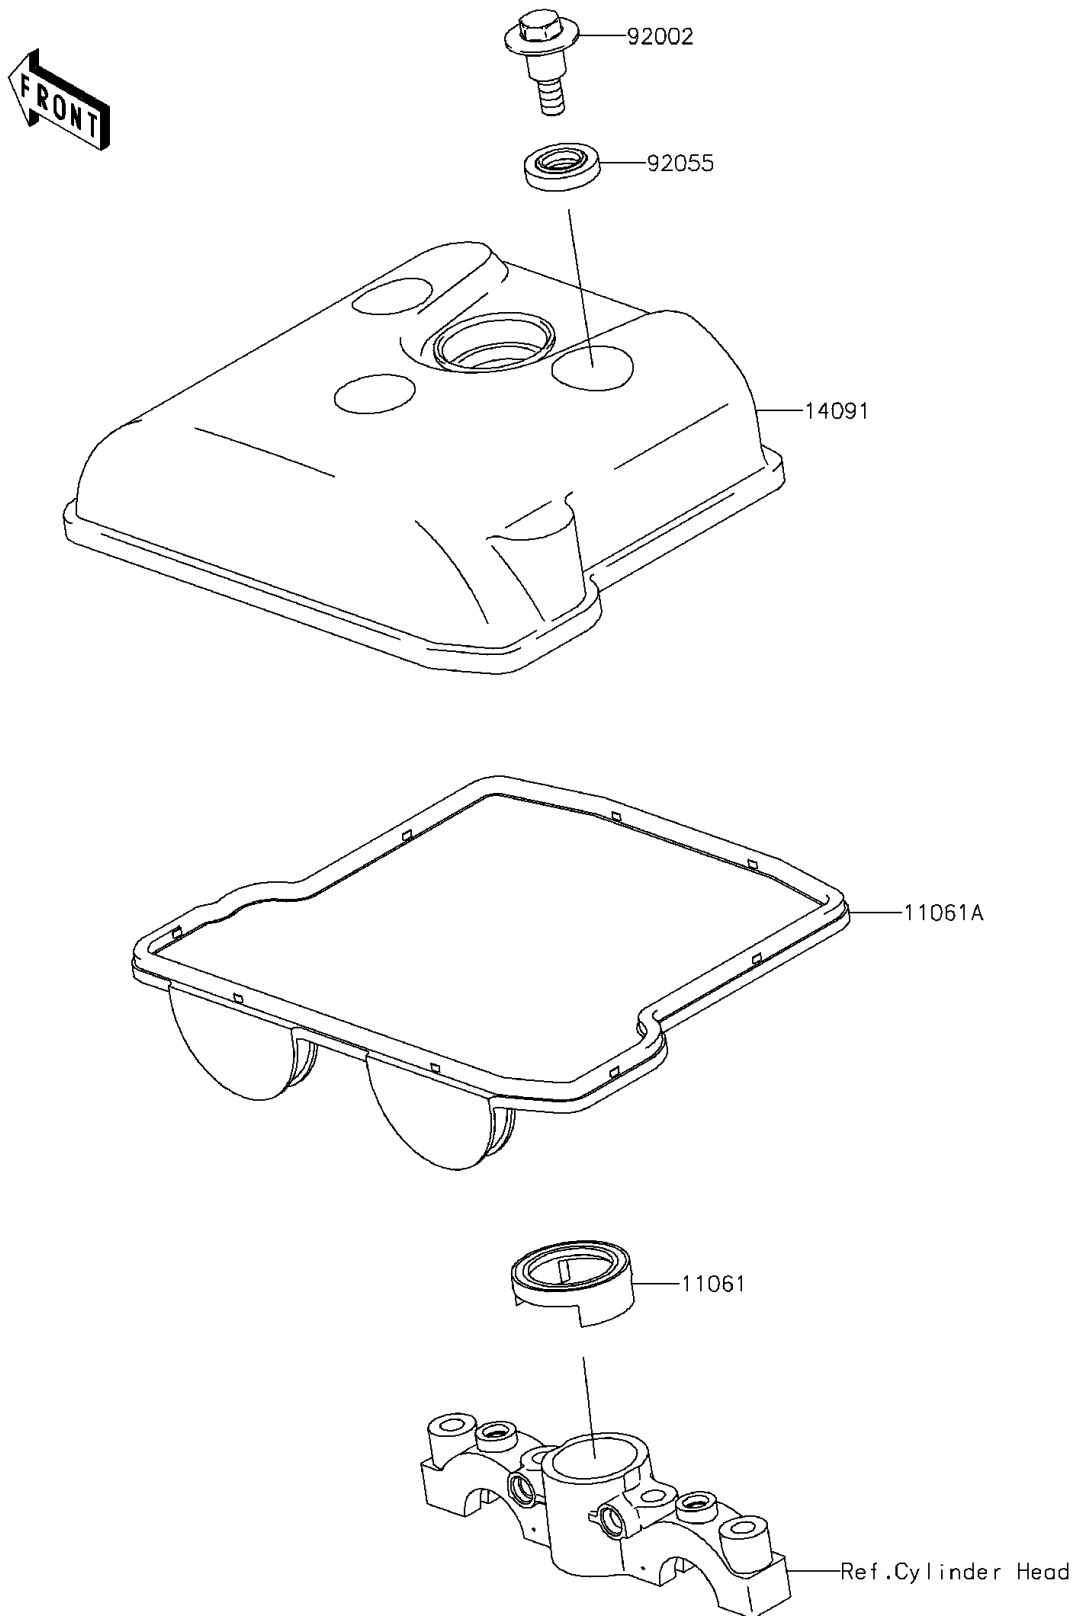

## PARTS DIAGRAM

### Cylinder Head Cover

E1112

## PARTS LIST

### Cylinder Head Cover

ITEM NAME	PART NUMBER	QUANTITY
GASKET,PLUG HOLE (Ref # 11061)	11061-0079	1
GASKET,CYLINDER HEAD COVER (Ref # 11061A)	11061-0185	1
COVER,CYLINDER HEAD (Ref # 14091)	14091-1704	1
BOLT,FLANGED,6X22.5 (Ref # 92002)	92002-1327	3
RING-O,HEAD COVER BOLT (Ref # 92055)	92055-1352	3