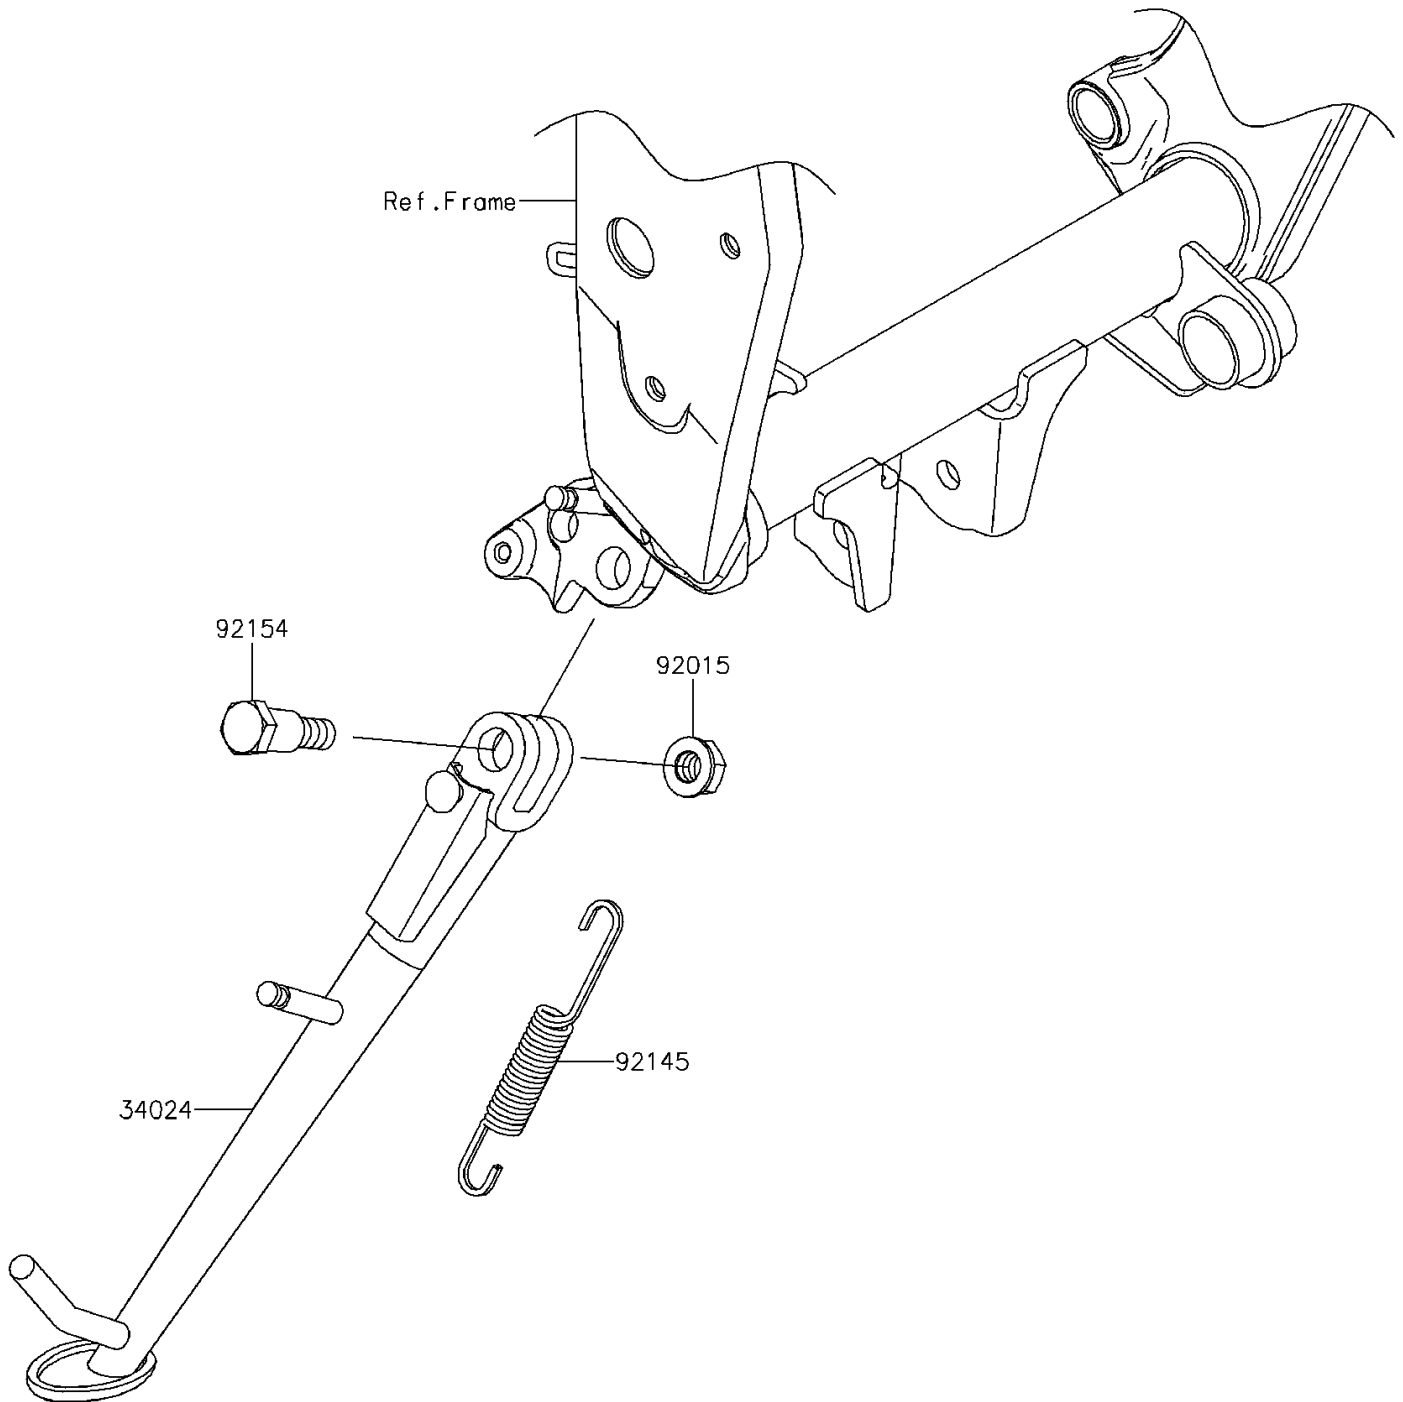

# 2016 Z800 ABS

## PARTS DIAGRAM

Stand(s)

F2190

## PARTS LIST

Stand(s)

**ITEM NAME**

**PART NUMBER**

**QUANTITY**

---