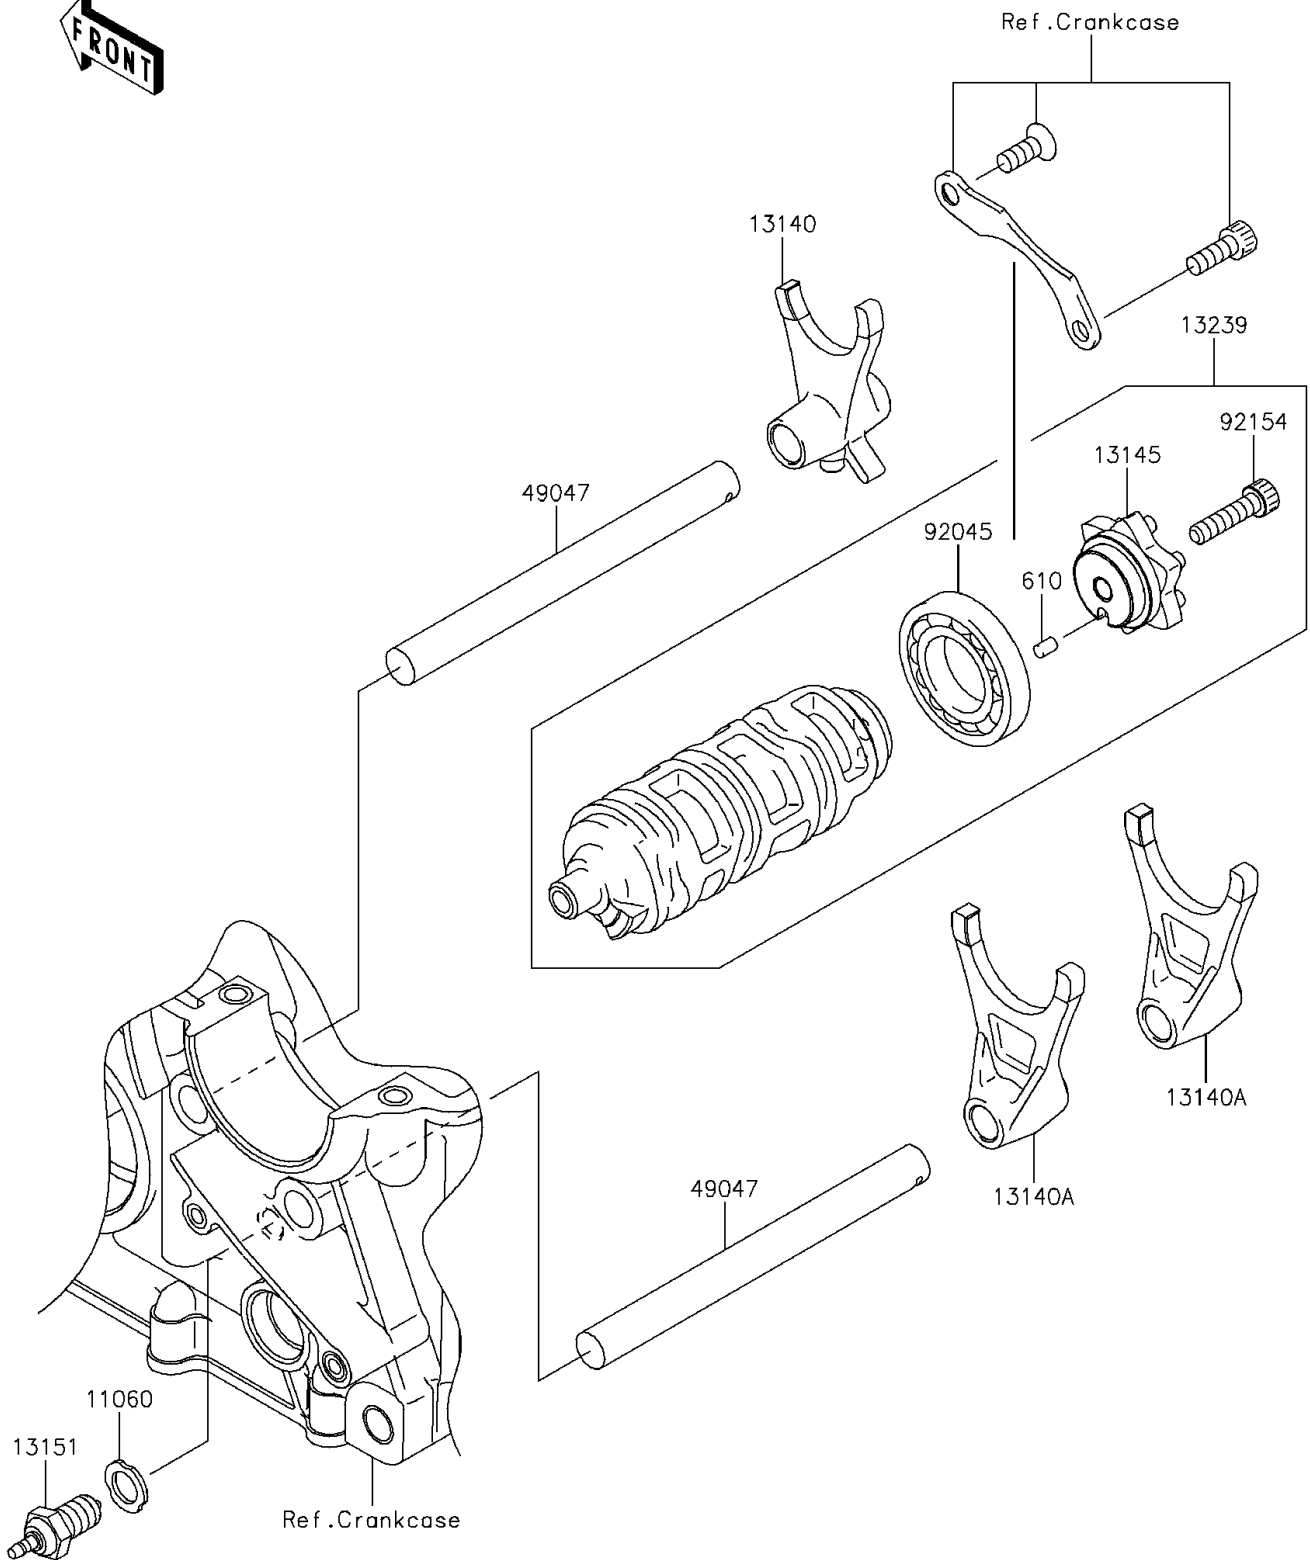

2016 Z800 ABS

PARTS DIAGRAM

Gear Change Drum/Shift Fork(s)

E1362

2016 Z800 ABS

PARTS LIST

Gear Change Drum/Shift Fork(s)

ITEM NAME

PART NUMBER

QUANTITY
