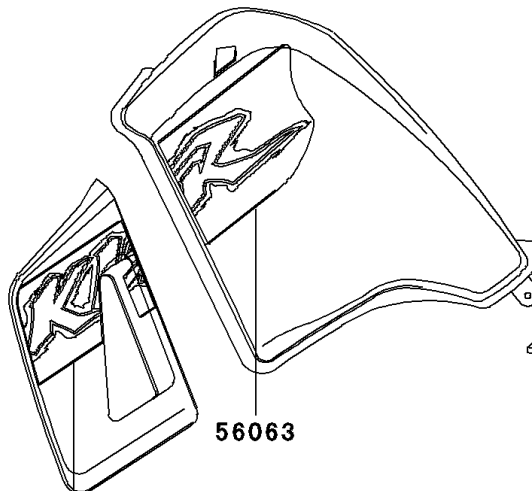

2000 KLR650

PARTS DIAGRAM

Decals(Green)(KL650-A14)

F2861B

DDHC
4-VALVE

56018

56051

56052

56063A

56063C

56063

56052

56063B

2000 KLR650

PARTS LIST

Decals(Green)(KL650-A14)

ITEM NAME

PART NUMBER

QUANTITY
