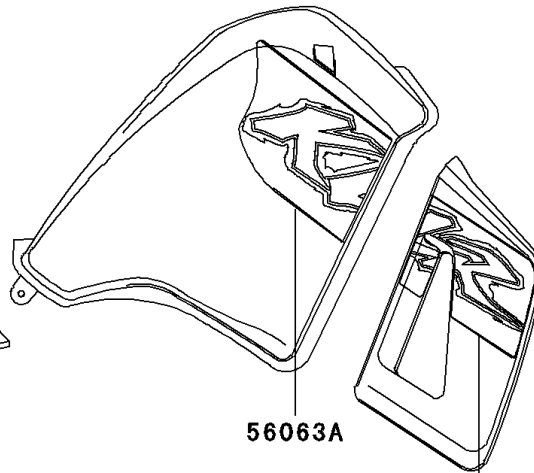

2000 KLR650

PARTS DIAGRAM

Decals(Green)(KL650-A14)

F2861B

DDHC
4-VALVE

56018

56051

56052

56063A

56063C

56063

56052

56063B

2000 KLR650

PARTS LIST

Decals(Green)(KL650-A14)

ITEM NAME

PART NUMBER

QUANTITY
