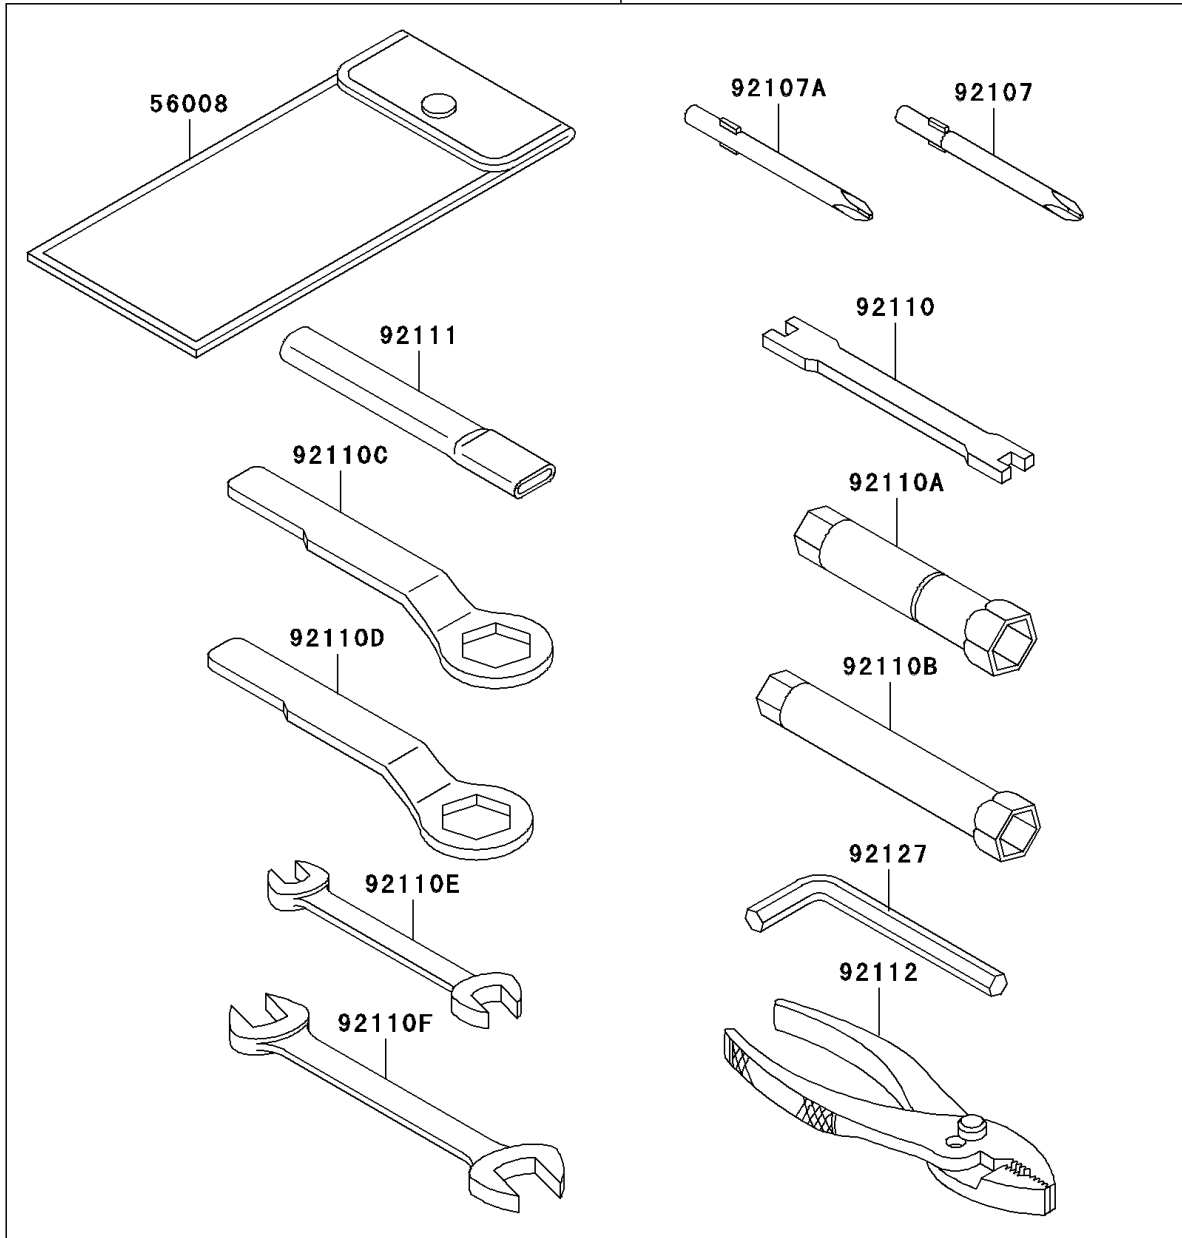

1999 KLR650

PARTS DIAGRAM

Owner's Tools

56007

F2810

1999 KLR650

PARTS LIST

Owner's Tools

Kawasaki

Let the Good Times Roll®

ITEM NAME

PART NUMBER

QUANTITY
