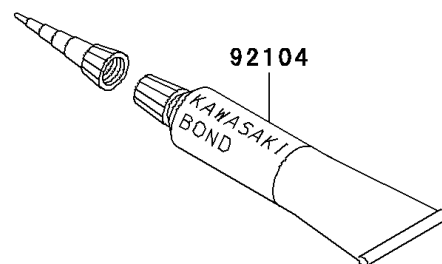

1998 KLR650

PARTS DIAGRAM

Owner's Tools

56007

F2810

1998 KLR650

PARTS LIST

Owner's Tools

ITEM NAME	PART NUMBER	QUANTITY
TOOLKIT (Ref # 56007)	56007-1332	1
BAG,TOOL (Ref # 56008)	56008-1075	1
GASKET-LIQUID,TUBE,100G,SILVER (Ref # 92104)	92104-002	1
TOOL-DRIVER,#3PHILLIPS (Ref # 92107)	92107-005	1
TOOL-DRIVER,#2PHILLIPS (Ref # 92107A)	92107-1053	1
TOOL-WRENCH,SPOKE (Ref # 92110)	92110-1016	1
TOOL-WRENCH,BOX,18MM (Ref # 92110A)	92110-1111	1
TOOL-WRENCH,BOX,12MM (Ref # 92110B)	92110-1131	1
TOOL-WRENCH,BOX END,24MM (Ref # 92110C)	92110-1150	1
TOOL-WRENCH,BOX END,19MM (Ref # 92110D)	92110-1151	1
TOOL-WRENCH,OPEN END,10X12 (Ref # 92110E)	92110-1152	1
TOOL-WRENCH,OPEN END,14X17 (Ref # 92110F)	92110-1153	1
TOOL-BAR,BOX END WRENCH (Ref # 92111)	92111-1051	1
TOOL-PLIERS (Ref # 92112)	92112-003	1
TOOL-WRENCH,ALLEN,6MM (Ref # 92127)	92127-003	1