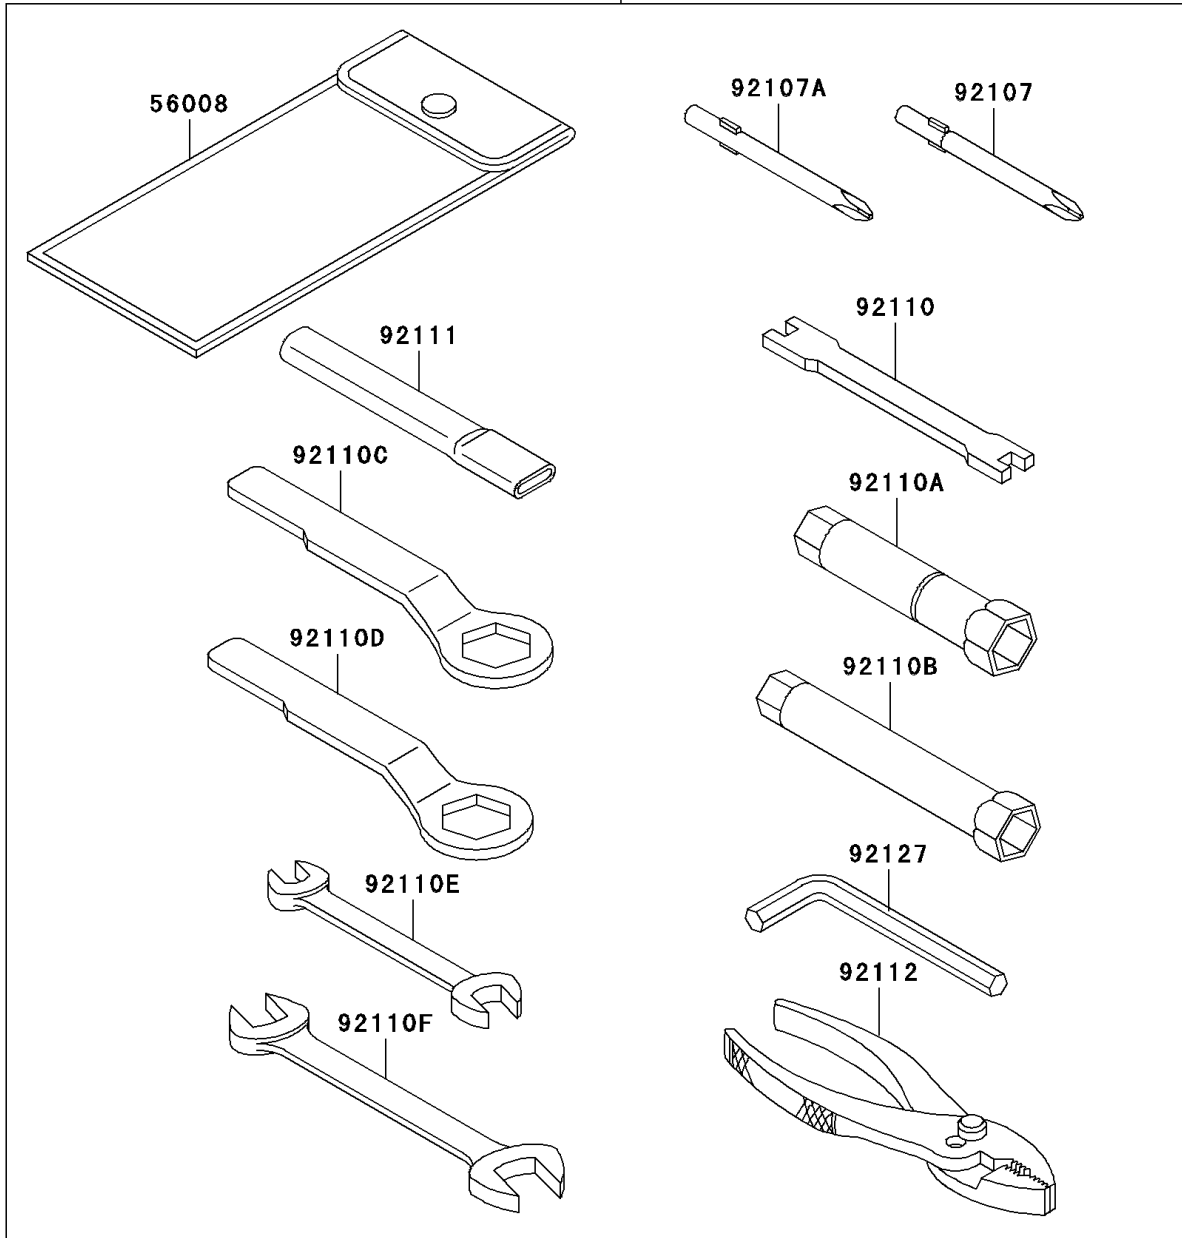

1998 KLR650

PARTS DIAGRAM

Owner's Tools

56007

F2810

1998 KLR650

PARTS LIST

Owner's Tools

ITEM NAME	PART NUMBER	QUANTITY
TOOLKIT (Ref # 56007)	56007-1332	1
BAG,TOOL (Ref # 56008)	56008-1075	1
GASKET-LIQUID,TUBE,100G,SILVER (Ref # 92104)	92104-002	1
TOOL-DRIVER,#3PHILLIPS (Ref # 92107)	92107-005	1
TOOL-DRIVER,#2PHILLIPS (Ref # 92107A)	92107-1053	1
TOOL-WRENCH,SPOKE (Ref # 92110)	92110-1016	1
TOOL-WRENCH,BOX,18MM (Ref # 92110A)	92110-1111	1
TOOL-WRENCH,BOX,12MM (Ref # 92110B)	92110-1131	1
TOOL-WRENCH,BOX END,24MM (Ref # 92110C)	92110-1150	1
TOOL-WRENCH,BOX END,19MM (Ref # 92110D)	92110-1151	1
TOOL-WRENCH,OPEN END,10X12 (Ref # 92110E)	92110-1152	1
TOOL-WRENCH,OPEN END,14X17 (Ref # 92110F)	92110-1153	1
TOOL-BAR,BOX END WRENCH (Ref # 92111)	92111-1051	1
TOOL-PLIERS (Ref # 92112)	92112-003	1
TOOL-WRENCH,ALLEN,6MM (Ref # 92127)	92127-003	1