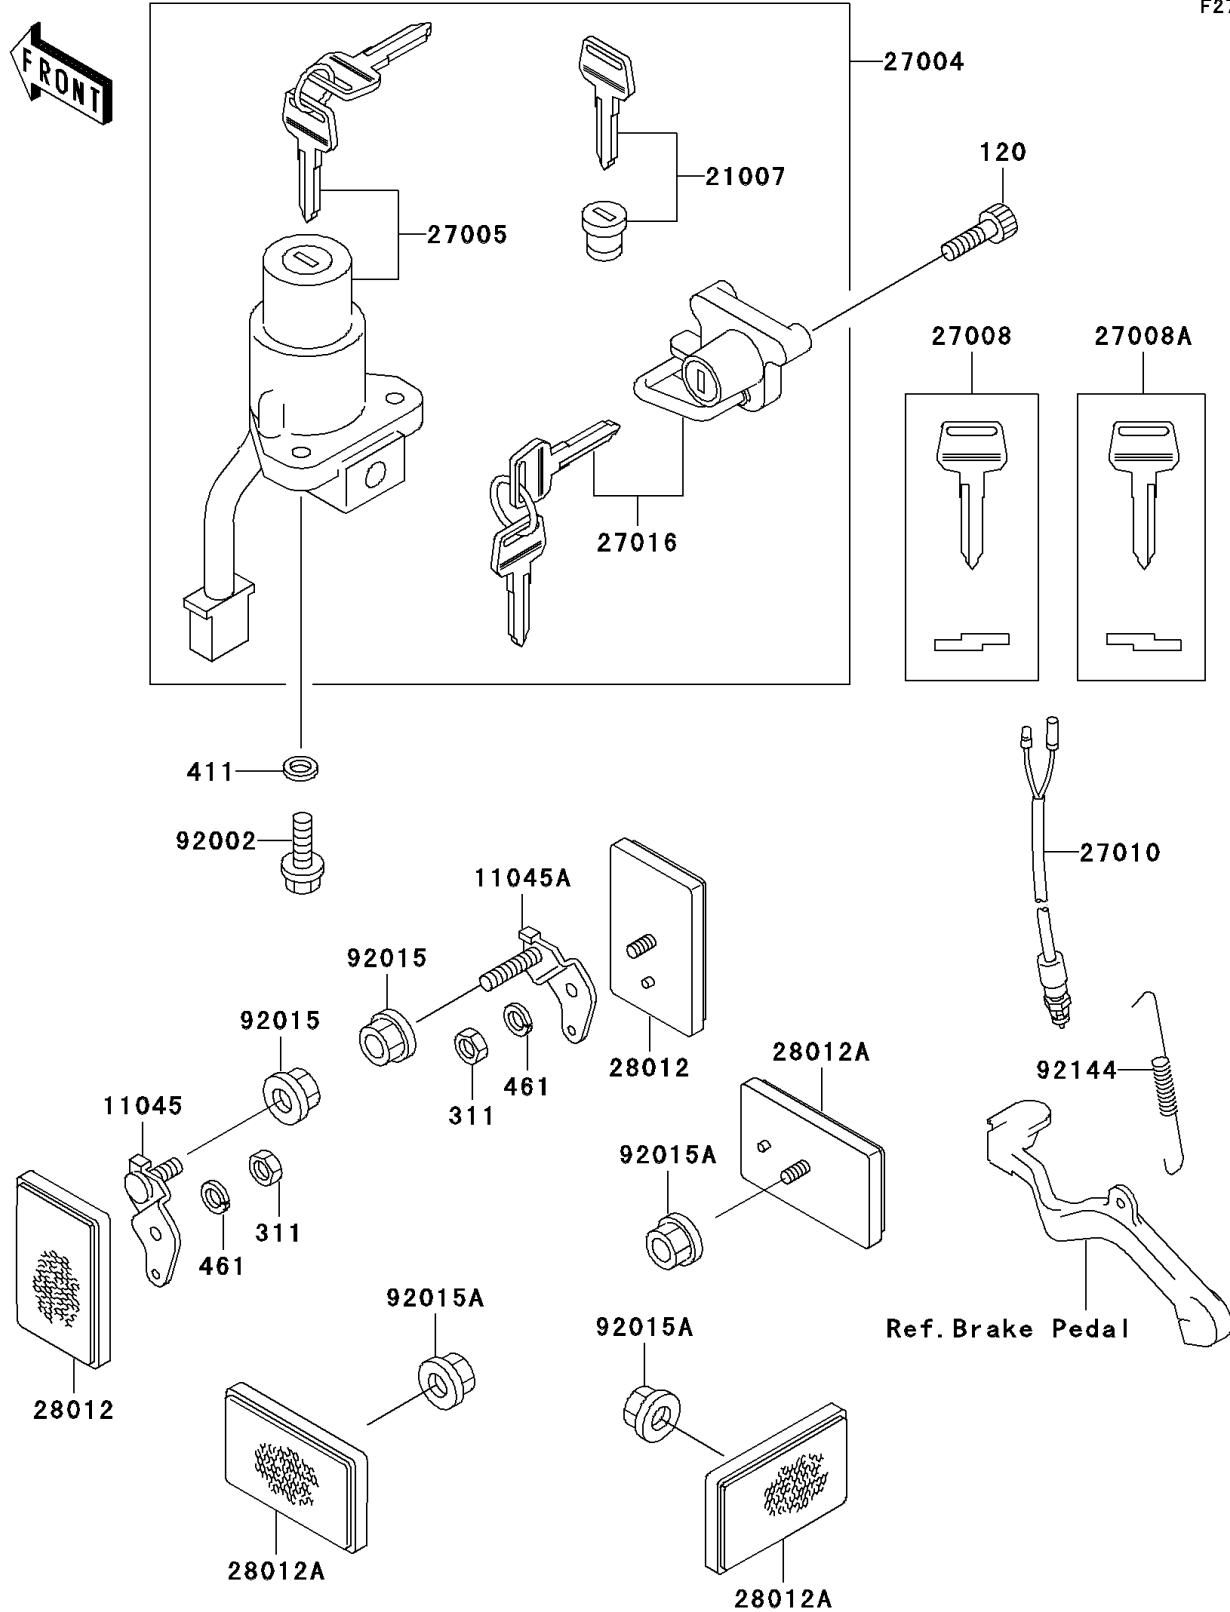

2000 KLR650

PARTS DIAGRAM

Ignition Switch

F2770

2000 KLR650

PARTS LIST

Ignition Switch

Kawasaki

Let the Good Times Roll®

ITEM NAME

PART NUMBER

QUANTITY
