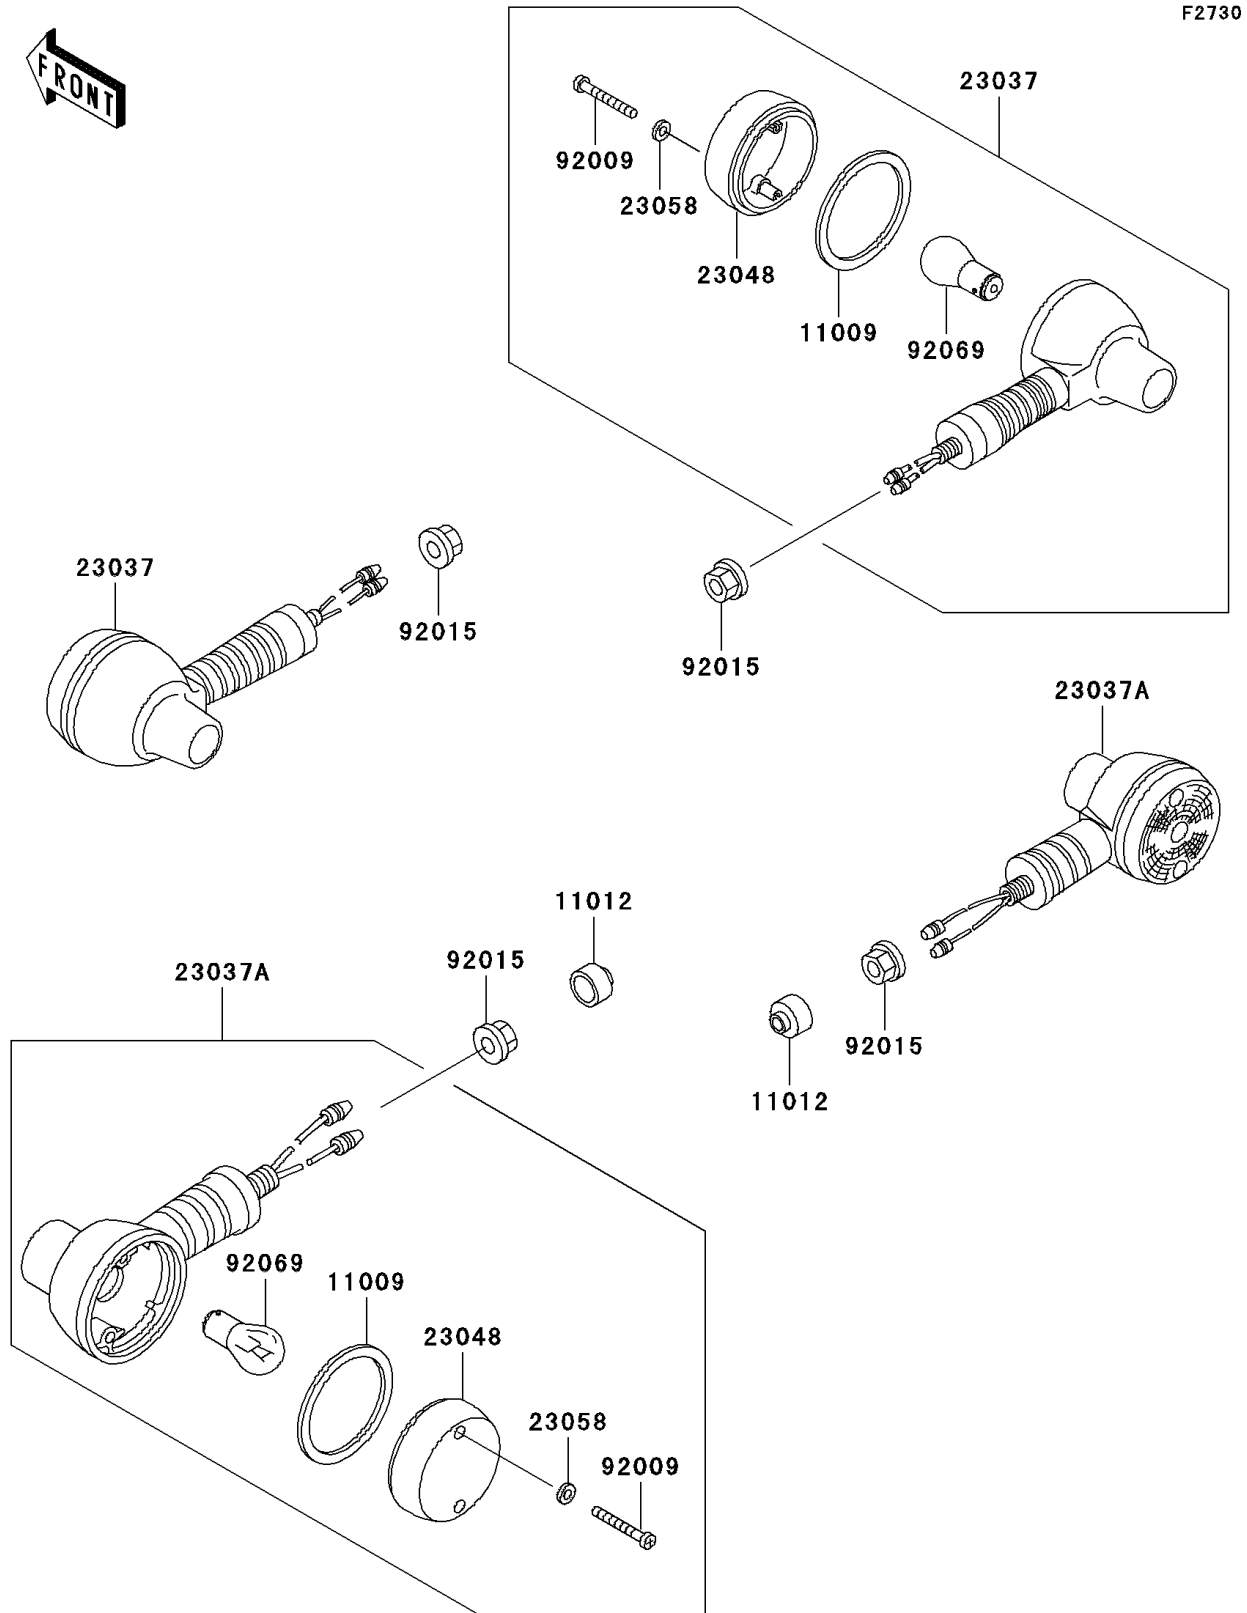

2000 KLR650

PARTS DIAGRAM

Turn Signals

2000 KLR650

PARTS LIST

Turn Signals

ITEM NAME

PART NUMBER

QUANTITY
