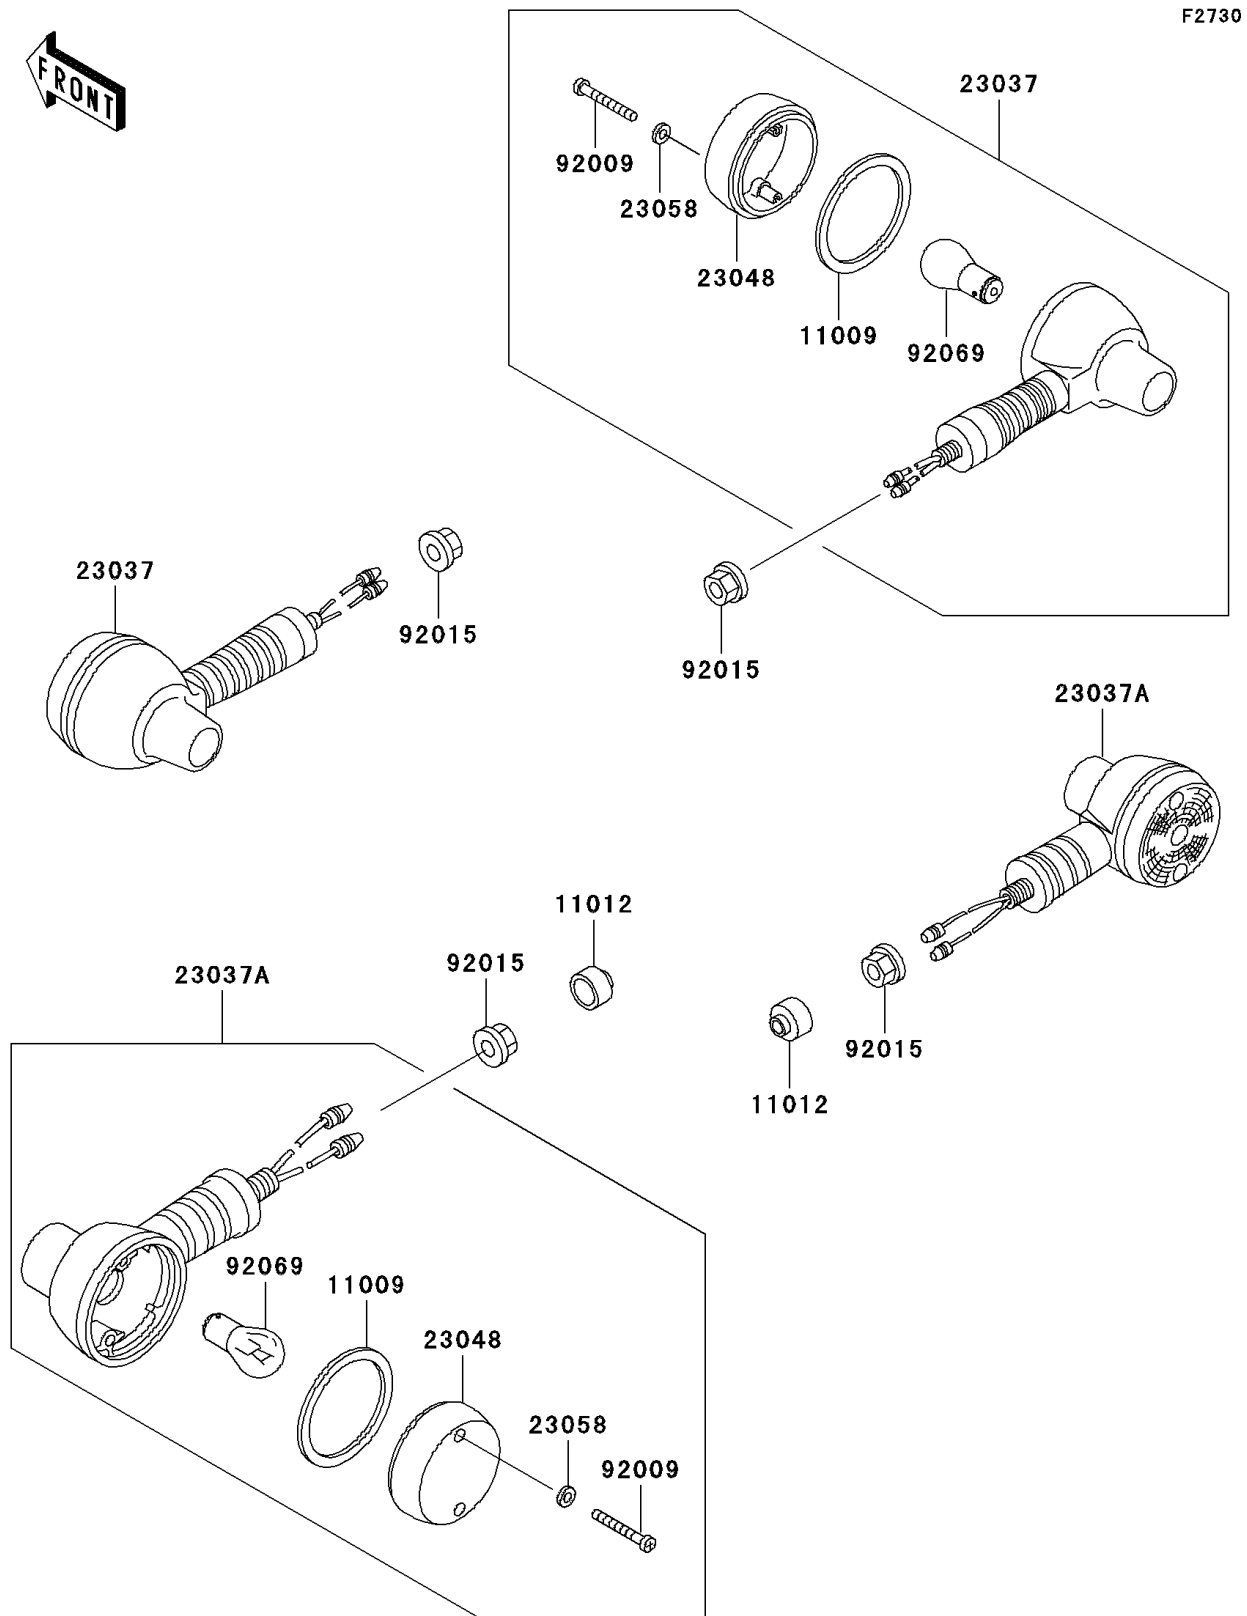

1999 KLR650

PARTS DIAGRAM

Turn Signals

1999 KLR650

PARTS LIST

Turn Signals

Kawasaki

Let the Good Times Roll®

ITEM NAME

PART NUMBER

QUANTITY
