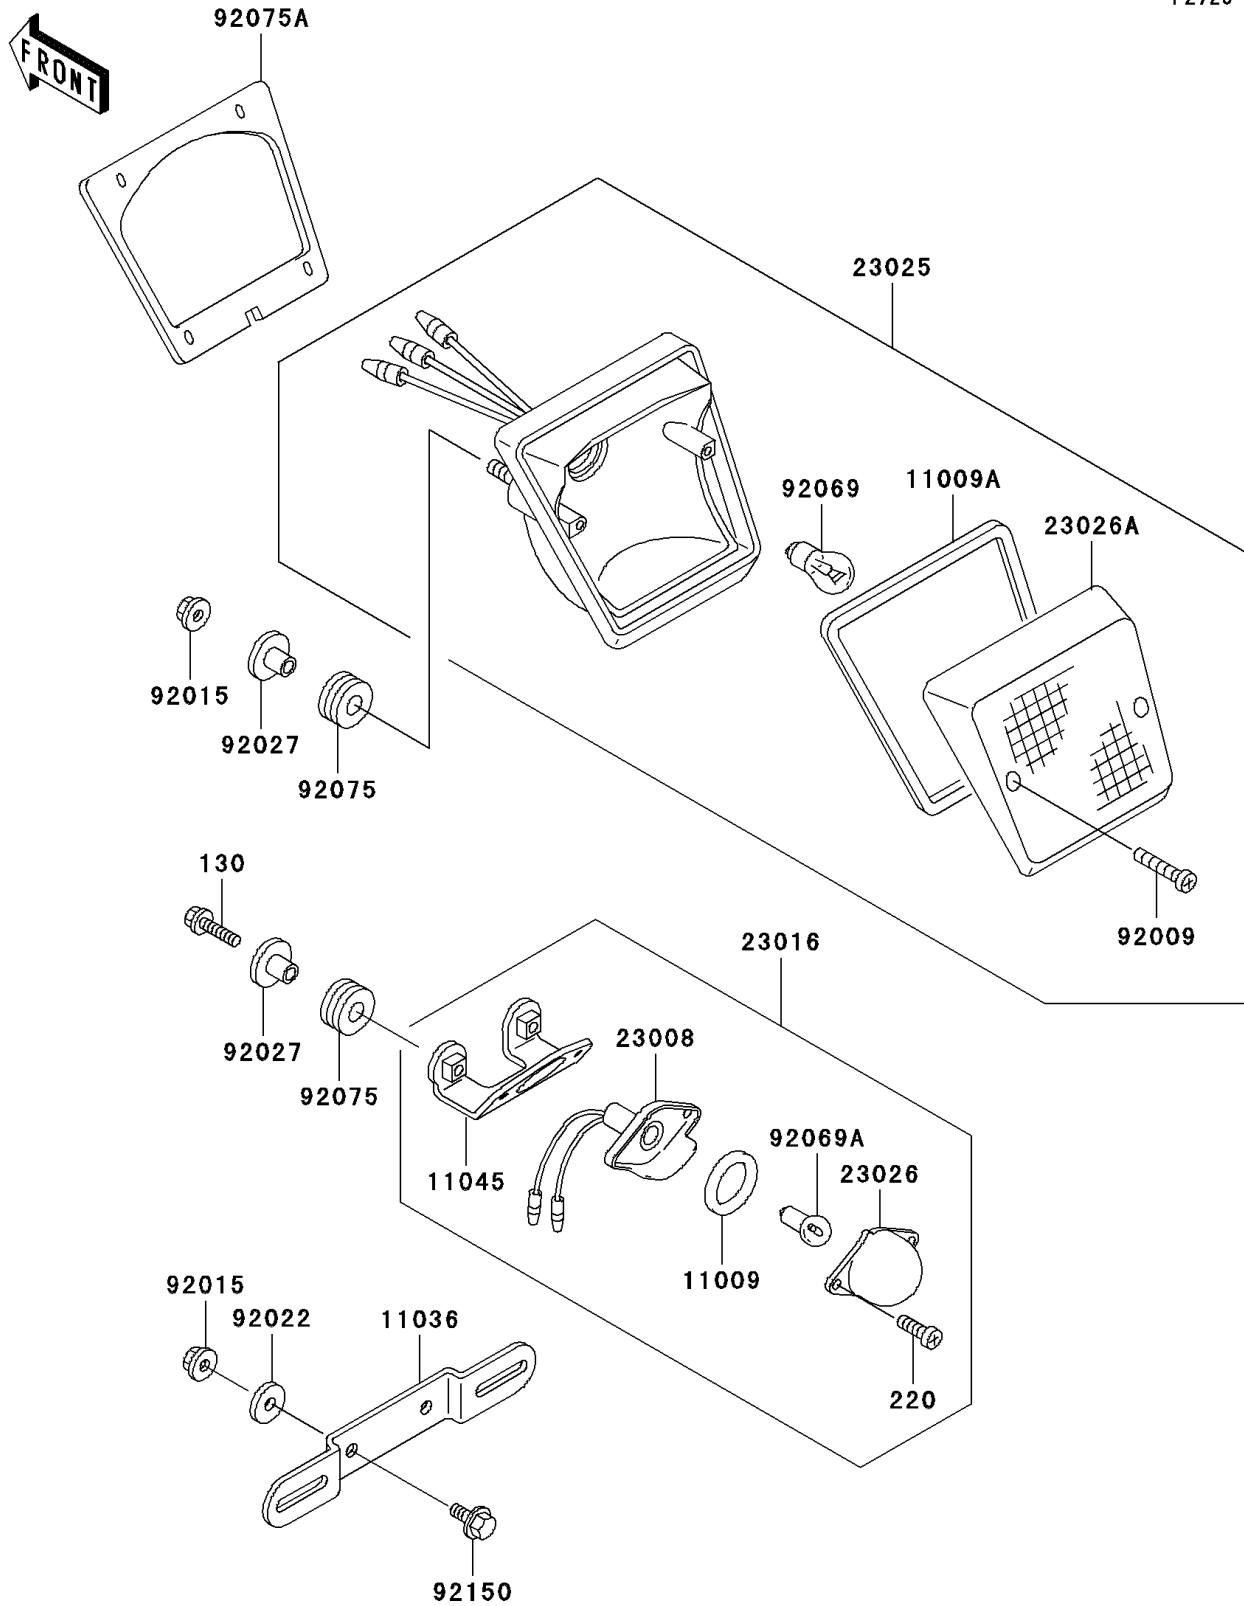

2000 KLR650

PARTS DIAGRAM

Taillight(s)

F2720

2000 KLR650

PARTS LIST

Taillight(s)

Kawasaki

Let the Good Times Roll®

ITEM NAME

PART NUMBER

QUANTITY
