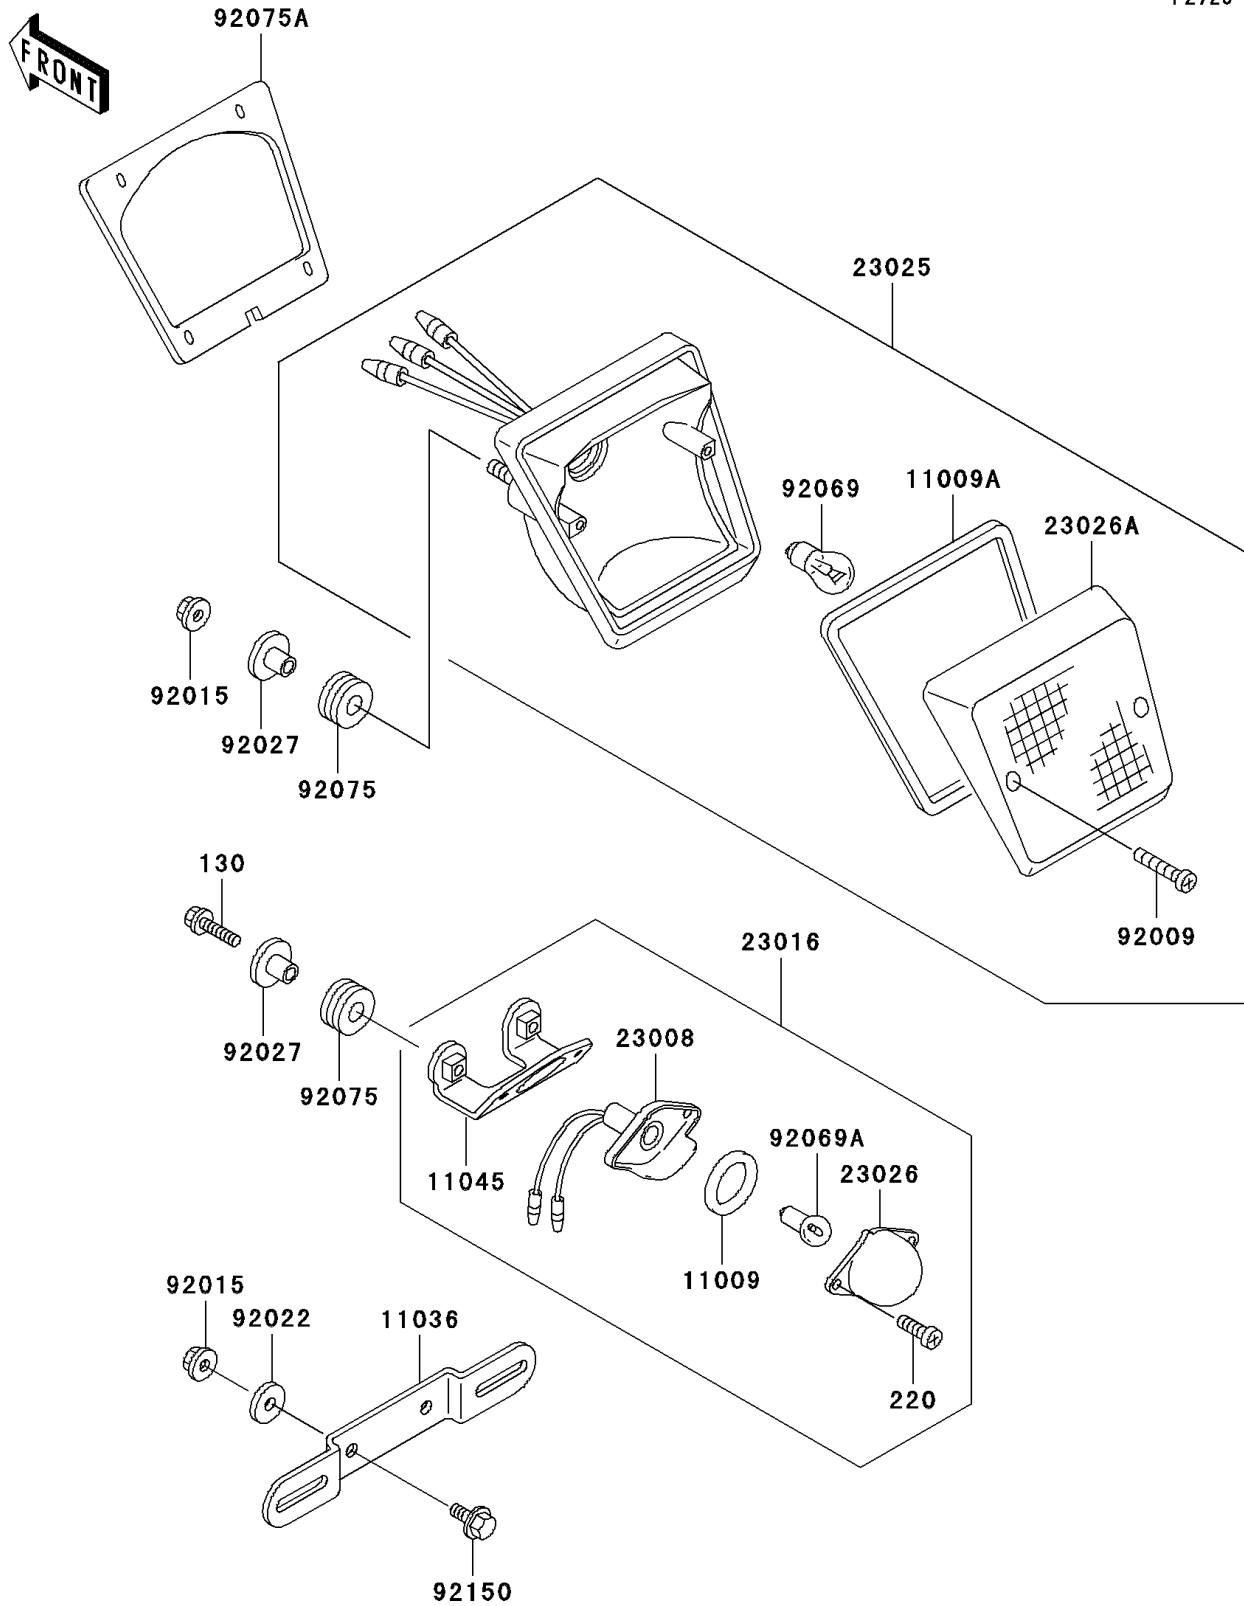

1997 KLR650

PARTS DIAGRAM

Taillight(s)

F2720

1997 KLR650

PARTS LIST

Taillight(s)

ITEM NAME

PART NUMBER

QUANTITY
